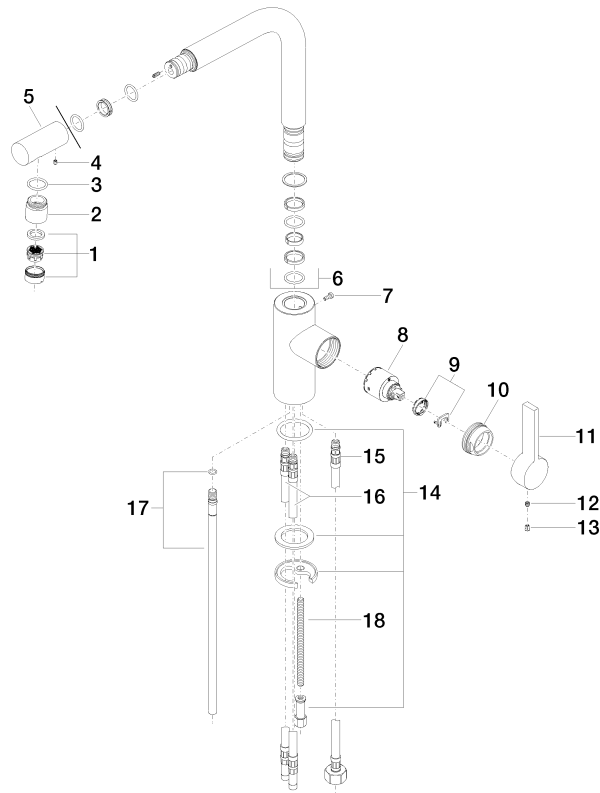

33 826 790

- 234mm projection
- pivotable spout 360°
- spout, end-piece with 20° rotation
- air-enriched flow
- height of mixer 337 mm
- height up to aerator 297 mm
- single-lever mixer hole diameter 35mm
- max. flow 8 l/min at 3 bar flow pressure
- lead-free
- This product can help a building meet the requirements of Green Building Rating Systems, e.g. LEED®, BREEAM®, DGNB

ELIO

33 826 790

Certificates

GDV_0400

33 826 790

Product version from 6/1/2022

Parts for other finishes can be found here: [Chrome](#)

33 826 790

Spare parts list

Product version from 6/1/2022