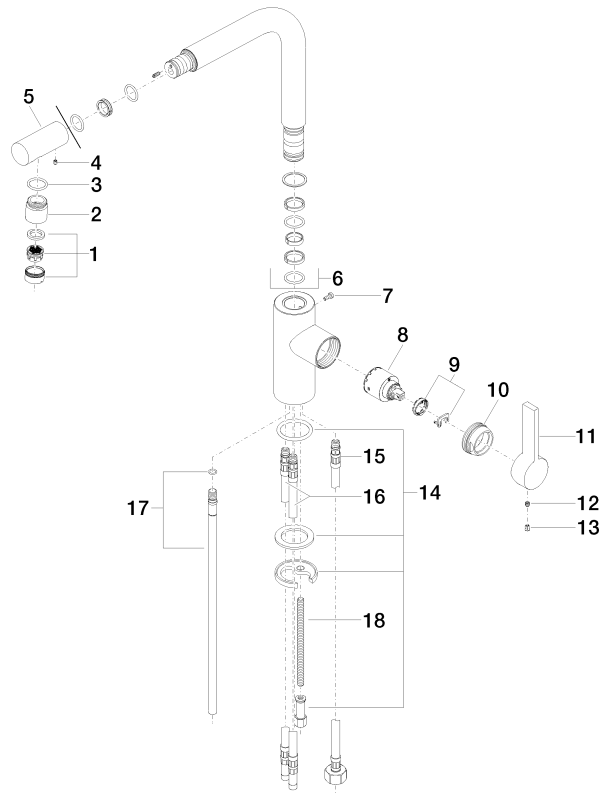

33 826 790

- 234mm projection
- pivotable spout 360°
- spout, end-piece with 20° rotation
- air-enriched flow
- height of mixer 337 mm
- height up to aerator 297 mm
- single-lever mixer hole diameter 35mm
- max. flow 8 l/min at 3 bar flow pressure
- lead-free
- This product can help a building meet the requirements of Green Building Rating Systems, e.g. LEED®, BREEAM®, DGNB

ELIO Single-lever mixer for rinsing/Profi spray - Brushed Chrome

ELIO

33 826 790

Certificates

GDV_0400

33 826 790

Product version from 6/1/2022

Parts for other finishes can be found here: [Chrome](#)

33 826 790

Spare parts list

Product version from 6/1/2022