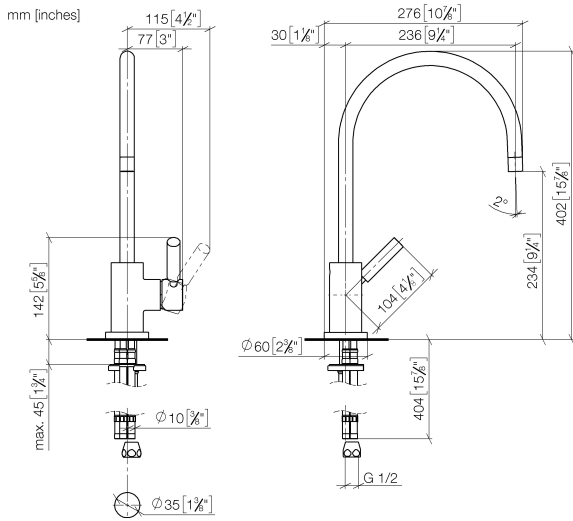

**TARA Single-lever mixer for rinsing/Profi spray - Brushed Dark Platinum**

33 826 888

- 235mm projection
- pivotable spout 360°
- air-enriched flow
- height of mixer 400 mm
- height up to aerator 230 mm
- single-lever mixer hole diameter 35mm
- max. flow 7 l/min at 3 bar flow pressure
- lead-free
- WRAS 2311044
- This product can help a building meet the requirements of Green Building Rating Systems, e.g. LEED®, BREEAM®, DGNB

33 826 888

**Flow rate chart**

**Codes & Standards**

DIN 4109	EN 817	ISO 3822	Scottish Water Byelaws
UK Water Supply Regulations	Ü-Zeichen	VA-Zeichen	