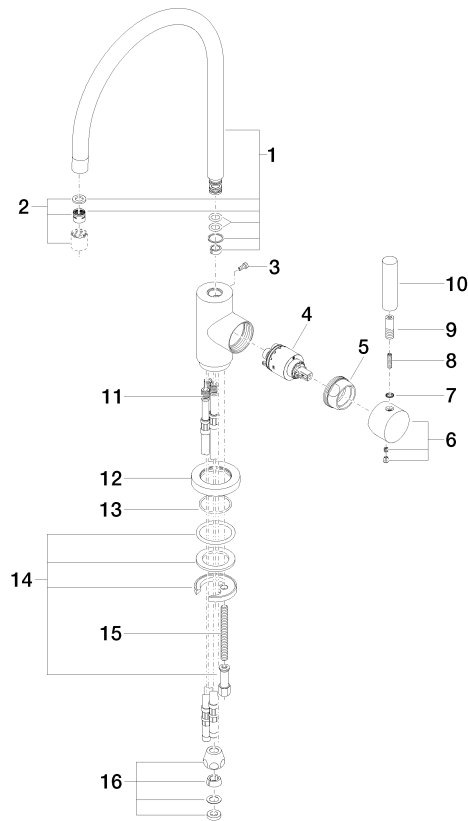

TARA Single-lever mixer for rinsing/Profi spray - Brushed Dark Platinum

33 826 888

Product version up to 5/31/2010

Product version from 5/31/2010 to 3/10/2021

Product version from 3/10/2021 to 9/7/2021

Product version from 9/1/2021

Parts for other finishes can be found here: [Chrome](#)