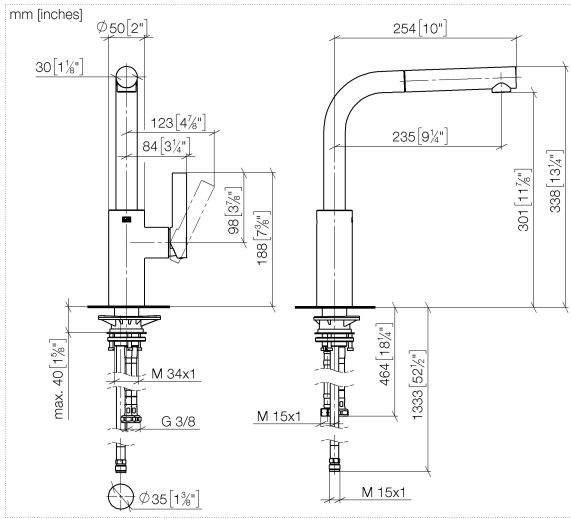

## ELIO Single-lever mixer Pull-out - Brushed Bronze

33 840 790 Product version from 6/1/2022

- 235mm projection
- pivotable spout 360°
- air-enriched flow
- height of mixer 337 mm
- height up to aerator 300 mm
- hole diameter 35 mm
- fabric braided hose 1500 mm
- max. flow 8.8 l/min at 3 bar flow pressure
- lead-free
- This product can help a building meet the requirements of Green Building Rating Systems, e.g. LEED®, BREEAM®, DGNB

### Recommended miscellaneous

**Strainer waste with control handle 10 712 970-42**  
- **Brushed Bronze**

**ELIO Single-lever mixer Pull-out - Brushed Bronze**

33 840 790 Product version from 6/1/2022

**Flow rate chart**

## ELIO Single-lever mixer Pull-out - Brushed Bronze

---

33 840 790 Product version from 6/1/2022