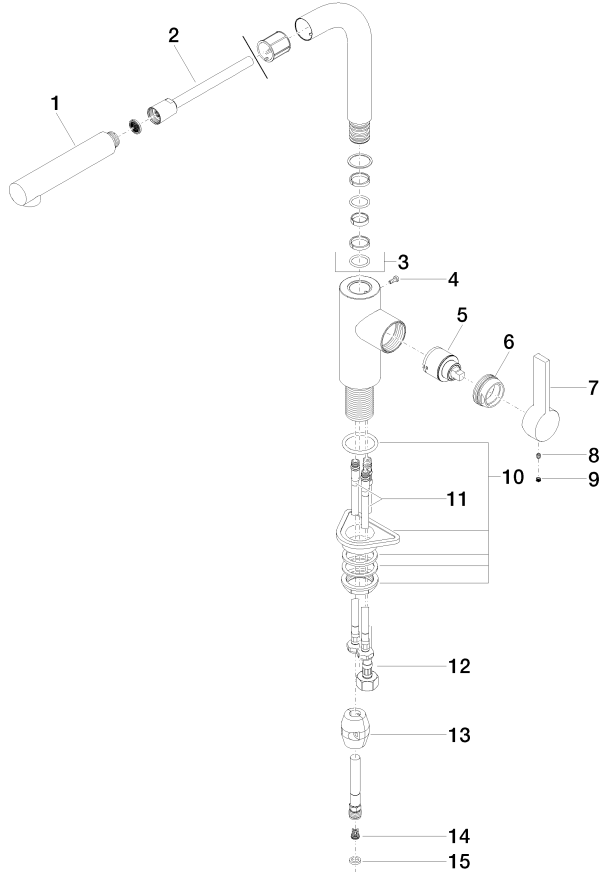

## ELIO Single-lever mixer Pull-out - Brushed Bronze

33 840 790 Product version from 6/1/2022

- 235mm projection
- pivotable spout 360°
- air-enriched flow
- height of mixer 337 mm
- height up to aerator 300 mm
- hole diameter 35 mm
- fabric braided hose 1500 mm
- max. flow 8.8 l/min at 3 bar flow pressure
- lead-free
- This product can help a building meet the requirements of Green Building Rating Systems, e.g. LEED®, BREEAM®, DGNB

## ELIO Single-lever mixer Pull-out - Brushed Bronze

---

33 840 790 Product version from 6/1/2022

### Certificates

---

GDV\_0400

LGA\_19

Belgaqua\_22\_277\_2

**ELIO Single-lever mixer Pull-out - Brushed Bronze**

33 840 790 Product version from 6/1/2022

Parts for other finishes can be found here: [Chrome](#)

**Spare parts list**

No.	Item Number	Name	Quantity used	Delivery time
1	04 12 11 106 00-42	shower	1	60
2	90 30 02 062 00-42	hose	1	30
3	90 28 22 186 00-42	spout	1	30
4	09 30 30 054 90	screw	1	2
5	90 15 05 045 00 90	cartridge	1	2
6	09 24 04 141-42	nut	1	60
7	09 20 79 040-42	handle	1	60
8	90 31 11 030 00 90	pin	1	2
9	90 31 20 109 00 90	plug	1	2
10	04 23 10 044 02 90	fixing set	1	2
11	04 30 04 104 00 90	hose	2	2
12	04 30 04 029 00 90	hose	1	2
13	04 21 50 005 00 90	accessories	1	2
14	09 23 01 131 90	back-flow preventer	1	2
15	90 14 20 019 00 90	seal	1	2