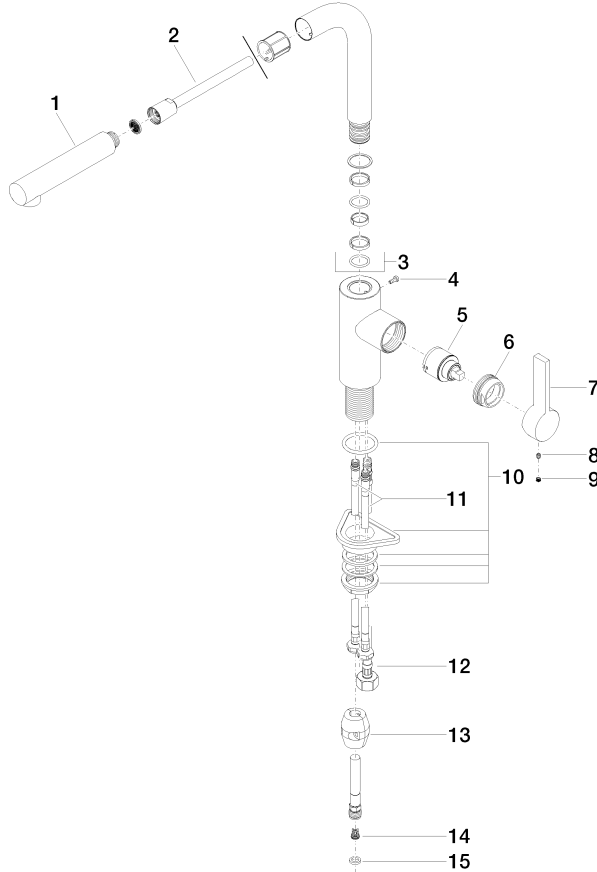

33 840 790

- 235mm projection
- pivotable spout 360°
- air-enriched flow
- height of mixer 337 mm
- height up to aerator 300 mm
- hole diameter 35 mm
- fabric braided hose 1500 mm
- max. flow 8.8 l/min at 3 bar flow pressure
- lead-free
- This product can help a building meet the requirements of Green Building Rating Systems, e.g. LEED®, BREEAM®, DGNB

**Recommended miscellaneous**

**Strainer waste with control handle - Brushed Dark Platinum** 10 712 970-99

**Recommended miscellaneous**

**Dispenser without rosette - Brushed Dark Platinum** 82 424 970-99

33 840 790

Parts for other finishes can be found here: [Chrome](#)

**Spare parts list**

No.	Item Number	Name	Quantity used	Delivery time
1	04 12 11 106 00-99	shower	1	30
2	90 30 02 062 00-99	hose	1	30
3	90 28 22 186 00-99	spout	1	30
4	09 30 30 054 90	screw	1	2
5	90 15 05 045 00 90	cartridge	1	2
6	09 24 04 141-99	nut	1	30
7	09 20 79 040-99	handle	1	30
8	90 31 11 030 00 90	pin	1	2
9	90 31 20 109 00 90	plug	1	2
10	04 23 10 044 02 90	fixing set	1	2
11	04 30 04 104 00 90	hose	2	2
12	04 30 04 029 00 90	hose	1	2
13	04 21 50 005 00 90	accessories	1	2
14	09 23 01 131 90	back-flow preventer	1	2
15	90 14 20 019 00 90	seal	1	2