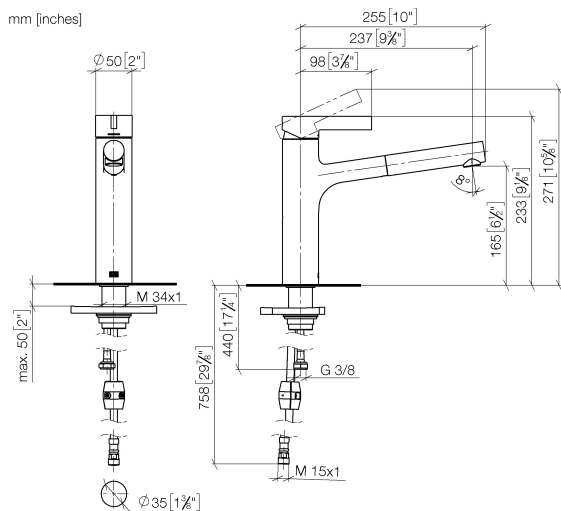

DORNBACHT LYV Single-lever mixer Pull-out - Chrome

33 845 110

- 237mm projection
- pivotable spout 120°
- air-enriched flow and spray flow
- fabric braided hose 1500 mm
- max. flow 8.8 l/min at 3 bar flow pressure

Intrinsic protection against back flow.

	Chrome	33 845 110-00
	Soft Black	33 845 110-69
	Brushed Nickel	33 845 110-70

DORNBRACHT LYV Single-lever mixer Pull-out - Chrome

33 845 110

Flow rate chart

Certificates

Belgaqua_23-012- ACS_23 ACC NY AbP_10068.
27_3. 085.

DORNBRAUCH LYV Single-lever mixer Pull-out - Chrome

33 845 110

Parts for other finishes can be found here: [Soft Black](#)

Spare parts list

No.	Item Number	Name	Quantity used	Delivery time
1	90 20 81 001 00-00	handle	1	2
2	90 28 30 010 00-00	cover	1	2
3	90 15 05 067 00 90	cartridge	1	2
4	90 18 40 227 00 90	insert	1	2
5	90 30 02 101 00 90	hose	1	2
6	90 23 01 051 00 90	flow reducer	1	2
7	90 14 05 081 00 90	seal	1	2
8	90 12 11 180 00-00	shower	1	2
9	90 14 15 062 00 90	gasket kit	1	2
10	90 30 01 211 00 90	shaft	1	2
11	90 14 05 080 00 90	seal	1	2
12	90 23 10 003 00 90	fixing set	1	2
13	04 30 04 100 00 90	hose	2	2
14	90 30 04 110 00 90	hose	1	2