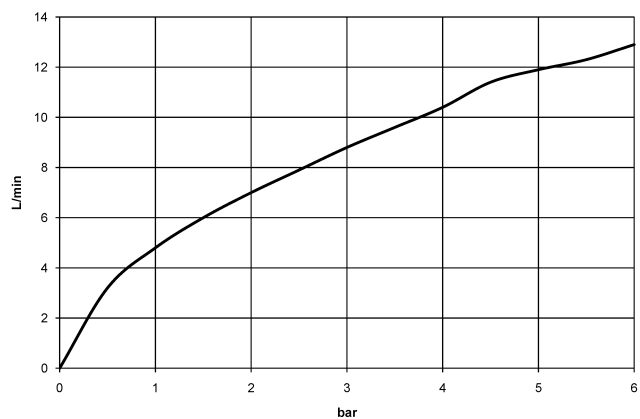

DORNBACHT LYV Single-lever mixer Pull-out - Chrome

33 845 110

- 237mm projection
- pivotable spout 120°
- air-enriched flow and spray flow
- fabric braided hose 1500 mm
- max. flow 8.8 l/min at 3 bar flow pressure

Intrinsic protection against back flow.

	Chrome	33 845 110-00
	Soft Black	33 845 110-69
	Brushed Nickel	33 845 110-70

DORNBRACHT LYV Single-lever mixer Pull-out - Chrome

33 845 110

Flow rate chart

Certificates