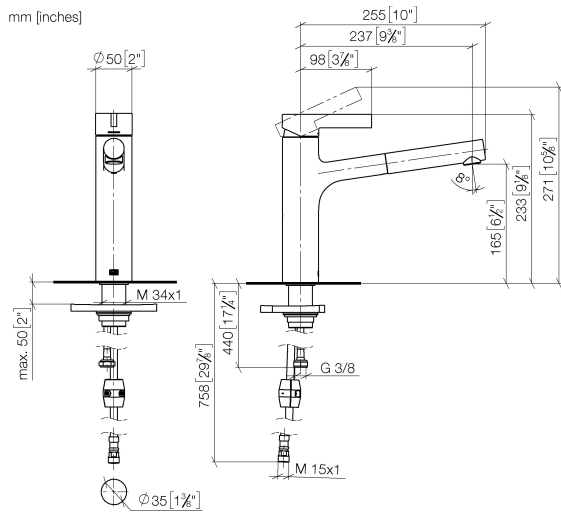

## DORNBACHT LYV Single-lever mixer Pull-out - Soft Black

---

33 845 110

- 237mm projection
- pivotable spout 120°
- air-enriched flow and spray flow
- fabric braided hose 1500 mm
- max. flow 8.8 l/min at 3 bar flow pressure

Intrinsic protection against back flow.

	Soft Black	33 845 110-69
	Chrome	33 845 110-00
	Brushed Nickel	33 845 110-70

**DORNBRAUCHT LYV Single-lever mixer Pull-out - Soft Black**

33 845 110

**Flow rate chart**

## DORNBACHT LYV Single-lever mixer Pull-out - Soft Black

33 845 110

Parts for other finishes can be found here: [Chrome](#)

### Spare parts list

No.	Item Number	Name	Quantity used	Delivery time
1	90 20 81 001 00-69	handle	1	2
2	90 28 30 010 00-69	cover	1	2
3	90 15 05 067 00 90	cartridge	1	2
4	90 18 40 227 00 90	insert	1	2
5	90 30 02 101 00 90	hose	1	2
6	90 23 01 051 00 90	flow reducer	1	2
7	90 14 05 081 00 90	seal	1	2
8	90 12 11 180 00-69	shower	1	2
9	90 14 15 062 00 90	gasket kit	1	2
10	90 30 01 211 00 90	shaft	1	2
11	90 14 05 080 00 90	seal	1	2
12	90 23 10 003 00 90	fixing set	1	2
13	04 30 04 100 00 90	hose	2	2
14	90 30 04 110 00 90	hose	1	2