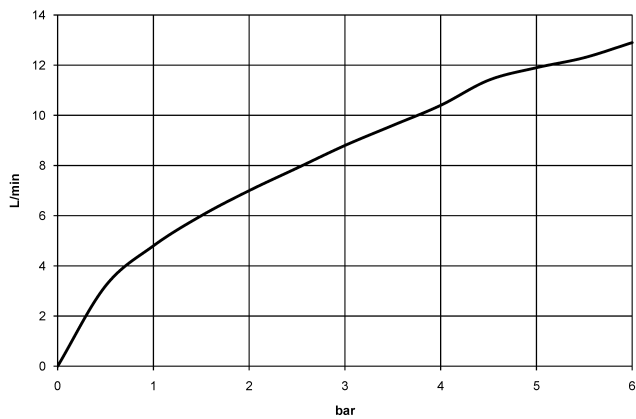

## DORNBACHT LYV Single-lever mixer Pull-out - Soft Black

---

33 845 110

- 237mm projection
- pivotable spout 120°
- air-enriched flow and spray flow
- fabric braided hose 1500 mm
- max. flow 8.8 l/min at 3 bar flow pressure

Intrinsic protection against back flow.

	Soft Black	33 845 110-69
	Chrome	33 845 110-00
	Brushed Nickel	33 845 110-70

**DORNBRAUCHT LYV Single-lever mixer Pull-out - Soft Black**

33 845 110

**Flow rate chart**