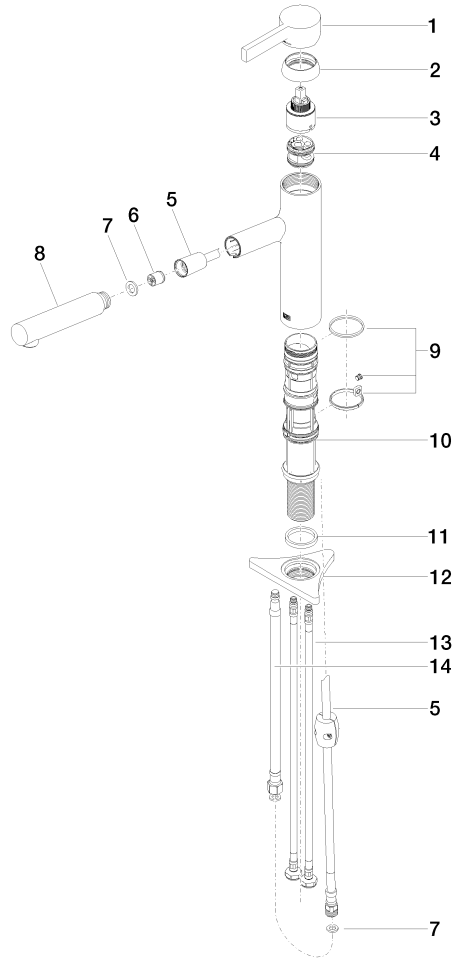

## DORNBACHT LYV Single-lever mixer Pull-out - Soft Black

---

33 845 110

- 237mm projection
- pivotable spout 120°
- air-enriched flow and spray flow
- fabric braided hose 1500 mm
- max. flow 8.8 l/min at 3 bar flow pressure

Intrinsic protection against back flow.

	Soft Black	33 845 110-69
	Chrome	33 845 110-00
	Brushed Nickel	33 845 110-70

**DORNBRAUCHT LYV Single-lever mixer Pull-out - Soft Black**

33 845 110

**Flow rate chart**

## DORNBACHT LYV Single-lever mixer Pull-out - Soft Black

33 845 110

Parts for other finishes can be found here: [Chrome](#)

### Spare parts list

No.	Item Number	Name	Quantity used	Delivery time
1	90 20 81 001 00-69	handle	1	2
2	90 28 30 010 00-69	cover	1	2
3	90 15 05 067 00 90	cartridge	1	2
4	90 18 40 227 00 90	insert	1	2
5	90 30 02 101 00 90	hose	1	2
6	90 23 01 051 00 90	flow reducer	1	2
7	90 14 05 081 00 90	seal	1	2
8	90 12 11 180 00-69	shower	1	2
9	90 14 15 062 00 90	gasket kit	1	2
10	90 30 01 211 00 90	shaft	1	2
11	90 14 05 080 00 90	seal	1	2
12	90 23 10 003 00 90	fixing set	1	2
13	04 30 04 100 00 90	hose	2	2
14	90 30 04 110 00 90	hose	1	2