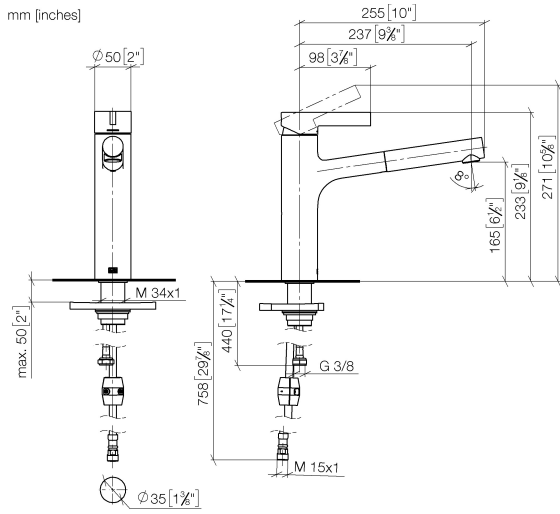

DORNBRACHT LYV Single-lever mixer Pull-out - Brushed Nickel

33 845 110

- 237mm projection
- pivotable spout 120°
- air-enriched flow and spray flow
- fabric braided hose 1500 mm
- max. flow 8.8 l/min at 3 bar flow pressure

Intrinsic protection against back flow.

	Brushed Nickel	33 845 110-70
	Chrome	33 845 110-00
	Soft Black	33 845 110-69

DORNBRACHT LYV Single-lever mixer Pull-out - Brushed Nickel

33 845 110

Flow rate chart

Certificates

Belgaqua_23-012- ACS_23 ACC NY AbP_10068.
27_3. 085.

DORNBRAUCH LYV Single-lever mixer Pull-out - Brushed Nickel

33 845 110

Parts for other finishes can be found here: [Chrome](#)

Spare parts list

No.	Item Number	Name	Quantity used	Delivery time
1	90 20 81 001 00-70	handle	1	2
2	90 28 30 010 00-70	cover	1	2
3	90 15 05 067 00 90	cartridge	1	2
4	90 18 40 227 00 90	insert	1	2
5	90 30 02 101 00 90	hose	1	2
6	90 23 01 051 00 90	flow reducer	1	2
7	90 14 05 081 00 90	seal	1	2
8	90 12 11 180 00-70	shower	1	2
9	90 14 15 062 00 90	gasket kit	1	2
10	90 30 01 211 00 90	shaft	1	2
11	90 14 05 080 00 90	seal	1	2
12	90 23 10 003 00 90	fixing set	1	2
13	04 30 04 100 00 90	hose	2	2
14	90 30 04 110 00 90	hose	1	2