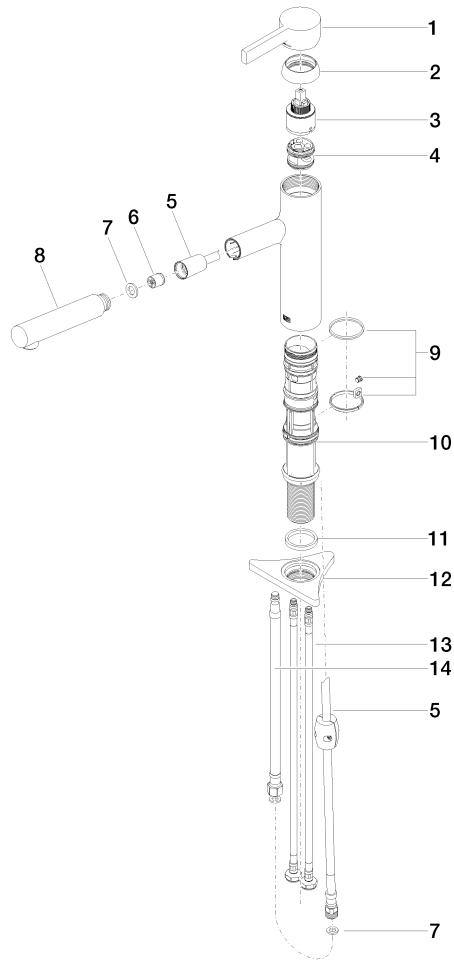

DORNBRACHT LYV Single-lever mixer Pull-out - Brushed Nickel

33 845 110

- 237mm projection
- pivotable spout 120°
- air-enriched flow and spray flow
- fabric braided hose 1500 mm
- max. flow 8.8 l/min at 3 bar flow pressure

Intrinsic protection against back flow.

	Brushed Nickel	33 845 110-70
	Chrome	33 845 110-00
	Soft Black	33 845 110-69

DORNBRACHT LYV Single-lever mixer Pull-out - Brushed Nickel

33 845 110

Flow rate chart

Certificates

Belgaqua_23-012- ACS_23 ACC NY AbP_10068.
27_3. 085.

DORNBRAUCH LYV Single-lever mixer Pull-out - Brushed Nickel

33 845 110

Parts for other finishes can be found here: [Chrome](#)

Spare parts list

No.	Item Number	Name	Quantity used	Delivery time
1	90 20 81 001 00-70	handle	1	2
2	90 28 30 010 00-70	cover	1	2
3	90 15 05 067 00 90	cartridge	1	2
4	90 18 40 227 00 90	insert	1	2
5	90 30 02 101 00 90	hose	1	2
6	90 23 01 051 00 90	flow reducer	1	2
7	90 14 05 081 00 90	seal	1	2
8	90 12 11 180 00-70	shower	1	2
9	90 14 15 062 00 90	gasket kit	1	2
10	90 30 01 211 00 90	shaft	1	2
11	90 14 05 080 00 90	seal	1	2
12	90 23 10 003 00 90	fixing set	1	2
13	04 30 04 100 00 90	hose	2	2
14	90 30 04 110 00 90	hose	1	2