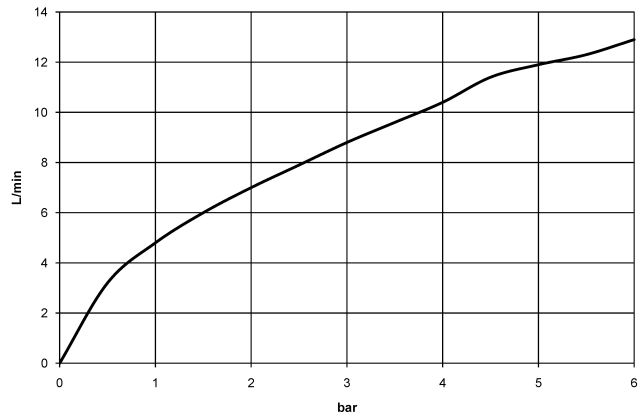

DORNBRACHT LYV Single-lever mixer Pull-out - Brushed Nickel

33 845 110

- 237mm projection
- pivotable spout 120°
- air-enriched flow and spray flow
- fabric braided hose 1500 mm
- max. flow 8.8 l/min at 3 bar flow pressure

Intrinsic protection against back flow.

	Brushed Nickel	33 845 110-70
	Chrome	33 845 110-00
	Soft Black	33 845 110-69

DORNBRACHT LYV Single-lever mixer Pull-out - Brushed Nickel

33 845 110

Flow rate chart