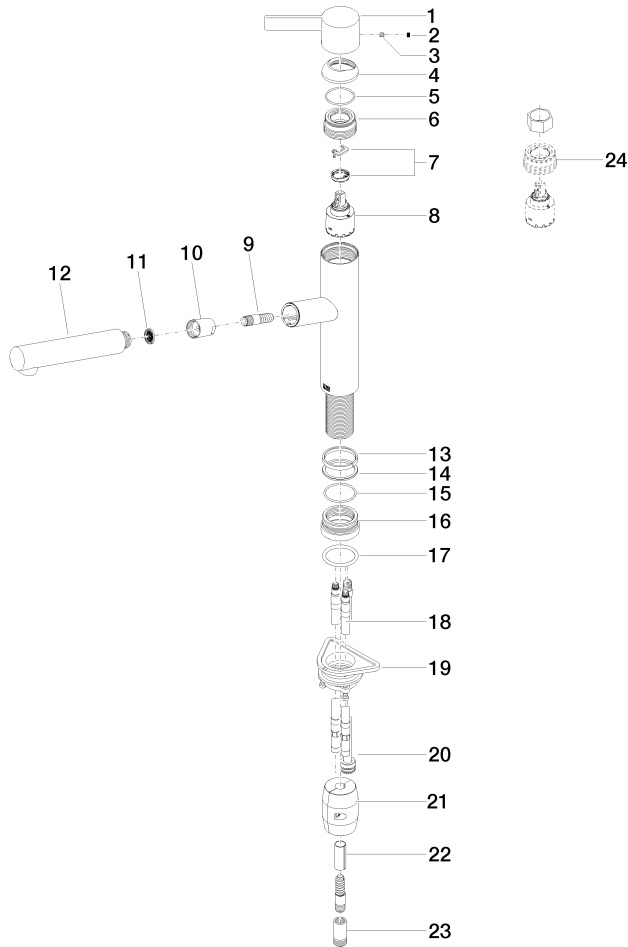

33 845 760

- 220mm projection
- pivotable spout 130°
- air-enriched flow
- height of mixer 288 mm
- height up to aerator 187 mm
- hole diameter 35 mm
- 1600mm metal shower hose
- max. flow 10 l/min at 3 bar flow pressure
- lead-free
- This product can help a building meet the requirements of Green Building Rating Systems, e.g. LEED®, BREEAM®, DGNB

Intrinsic protection against back flow.

	Brushed Dark Platinum	33 845 760-99
	Chrome	33 845 760-00
	Brushed Platinum	33 845 760-06
	Platinum	33 845 760-08
	Dark Chrome	33 845 760-19
	Brushed Durabronze (23kt Gold)	33 845 760-28
	Brushed Champagne (22kt Gold)	33 845 760-46
	Champagne (22kt Gold)	33 845 760-47
	Brushed Chrome	33 845 760-93

Recommended miscellaneous

Strainer waste with control handle - Brushed Dark Platinum 10 712 970-99

Recommended miscellaneous

Dispenser without rosette - Brushed Dark Platinum 82 424 970-99

33 845 760

Flow rate chart

Certificates

LGA_28655. Belgaqua_21-027- GDV_0400282.
27_3.

33 845 760

Parts for other
finishes can be found
here: [Chrome](#)

33 845 760

Spare parts list

No.	Item Number	Name	Quantity used	Delivery time
1	09 20 76 001-99	handle	1	30
2	90 31 20 109 00 90	plug	1	2
3	90 31 11 030 00 90	pin	1	2
4	09 28 30 012-99	cover	1	30
5	09 14 10 102 90	seal	1	2
6	09 24 04 270 90	nut	1	2
7	90 28 10 148 00 90	accessories	1	2
8	90 15 05 064 00 90	cartridge	1	2
9	04 30 02 121 00-85	hose	1	30
10	90 24 03 255 00-99	sleeve	1	30
11	09 23 01 039 90	sieve	1	2
12	04 12 11 106 00-99	shower	1	30
13	09 14 15 029 90	ring	1	2
14	09 28 10 144 90	ring	1	2
15	09 14 10 034 90	seal	1	2
16	09 27 76 001-99	rosette	1	30
17	09 14 10 036 90	seal	1	2
18	04 30 04 098 00 90	hose	2	60
19	04 30 11 040 00 90	fixing set	1	2
20	04 28 20 067 00 90	pipe	1	2
21	04 21 50 010 00 90	accessories	1	2
22	09 30 03 038 90	hose	1	2
23	90 24 03 253 00 90	adaptor	1	2
24	90 30 09 031 00 90	key	1	2