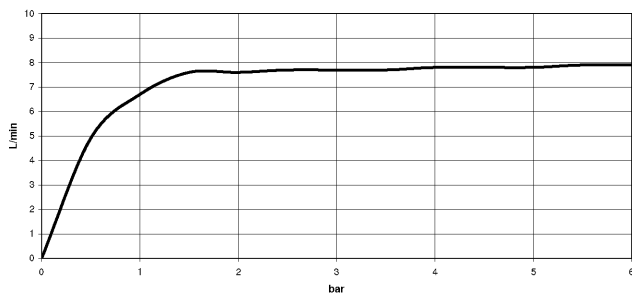

33 845 760

- 220mm projection
- pivotable spout 130°
- air-enriched flow
- height of mixer 288 mm
- height up to aerator 187 mm
- hole diameter 35 mm
- 1600mm metal shower hose
- max. flow 10 l/min at 3 bar flow pressure
- lead-free
- This product can help a building meet the requirements of Green Building Rating Systems, e.g. LEED®, BREEAM®, DGNB

Recommended miscellaneous

Strainer waste with control handle - Brushed Dark Platinum 10 712 970-99

Recommended miscellaneous

Dispenser without rosette - Brushed Dark Platinum 82 424 970-99

33 845 760

Flow rate chart