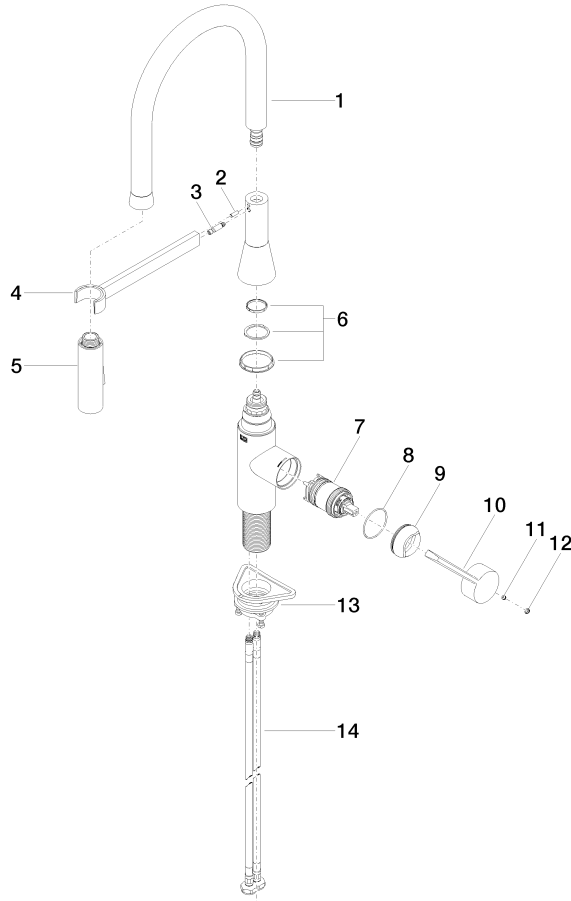

33 865 895 Product version from 2/4/2019

- 200mm projection
- Flexible silicone hose with large operating range of up to 350 mm
- pivotable spout 360°
- Optional swivel limiter available with swivel limiter set 12 821 970 90
- This product can help a building meet the requirements of Green Building Rating Systems, e.g. LEED®, BREEAM®, DGNB
- air-enriched flow and spray flow
- height of mixer 451 mm
- height up to aerator 119 mm
- hole diameter 35 mm
- sprayface with anti-scaling system
- max. flow 9.5 l/min at 3 bar flow pressure
- lead-free

Recommended miscellaneous

Swivel limitation set - 12 821 970 90

Recommended miscellaneous

Strainer waste with control handle - Brushed Platinum 10 712 970-06

Recommended miscellaneous

Dispenser without rosette - Brushed Platinum 82 424 970-06

33 865 895 Product version from 2/4/2019

Flow rate chart

Codes & Standards

DIN 4109

EN 1717

ISO 3822

Ü-Zeichen

SYNC Profi single-lever mixer - Brushed Platinum

SYNC

33 865 895 Product version from 2/4/2019

Certificates

Belgaqua_21-027-2 LGA_29

33 865 895 Product version from 2/4/2019

Spare parts list

No.	Item Number	Name	Quantity used	Delivery time
1	90 30 02 100 00-06	hose	1	10
2	09 31 11 040 90	pin	1	2
3	09 31 11 209 90	pin	1	2
4	90 17 20 045 00-06	holder	1	10
5	04 12 11 150 00 90	shower	1	2
6	90 28 10 161 00 90	set	1	2
7	90 15 05 064 05 90	cartridge	1	2
8	09 14 10 190 90	seal	1	2
9	09 28 30 030-06	cover	1	10
10	09 20 89 020-06	handle	1	10
11	90 31 11 063 00 90	pin	1	2
12	90 31 20 087 00-06	plug	1	10
13	04 30 11 040 00 90	fixing set	1	2
14	04 30 04 101 00 90	hose	2	2