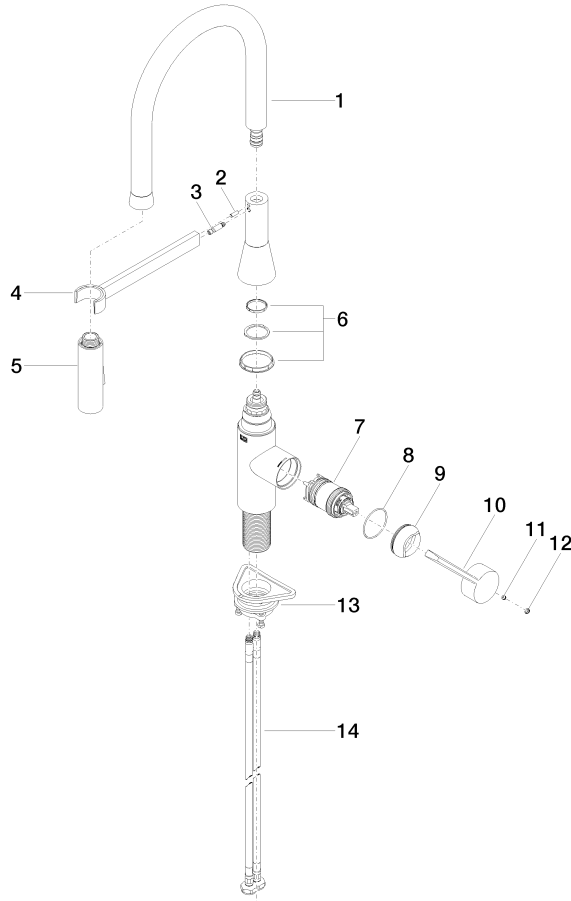

**SYNC Profi single-lever mixer - Durabron (23kt Gold)**

SYNC

33 865 895 Product version from 2/4/2019

- 200mm projection
- Flexible silicone hose with large operating range of up to 350 mm
- pivotable spout 360°
- Optional swivel limiter available with swivel limiter set 12 821 970 90
- This product can help a building meet the requirements of Green Building Rating Systems, e.g. LEED®, BREEAM®, DGNB
- air-enriched flow and spray flow
- height of mixer 451 mm
- height up to aerator 119 mm
- hole diameter 35 mm
- sprayface with anti-scaling system
- max. flow 9.5 l/min at 3 bar flow pressure
- lead-free

## SYNC Profi single-lever mixer - Durabronz (23kt Gold)

---

SYNC

33 865 895 Product version from 2/4/2019

### Certificates

---

LGA\_29

33 865 895 Product version from 2/4/2019

**Spare parts list**

No.	Item Number	Name	Quantity used	Delivery time
1	90 30 02 100 00-09	hose	1	40
2	09 31 11 040 90	pin	1	2
3	09 31 11 209 90	pin	1	2
4	90 17 20 045 00-09	holder	1	40
5	04 12 11 150 00 90	shower	1	2
6	90 28 10 161 00 90	set	1	2
7	90 15 05 064 05 90	cartridge	1	2
8	09 14 10 190 90	seal	1	2
9	09 28 30 030-09	cover	1	40
10	09 20 89 020-09	handle	1	40
11	90 31 11 063 00 90	pin	1	2
12	90 31 20 087 00-09	plug	1	40
13	04 30 11 040 00 90	fixing set	1	2
14	04 30 04 101 00 90	hose	2	2