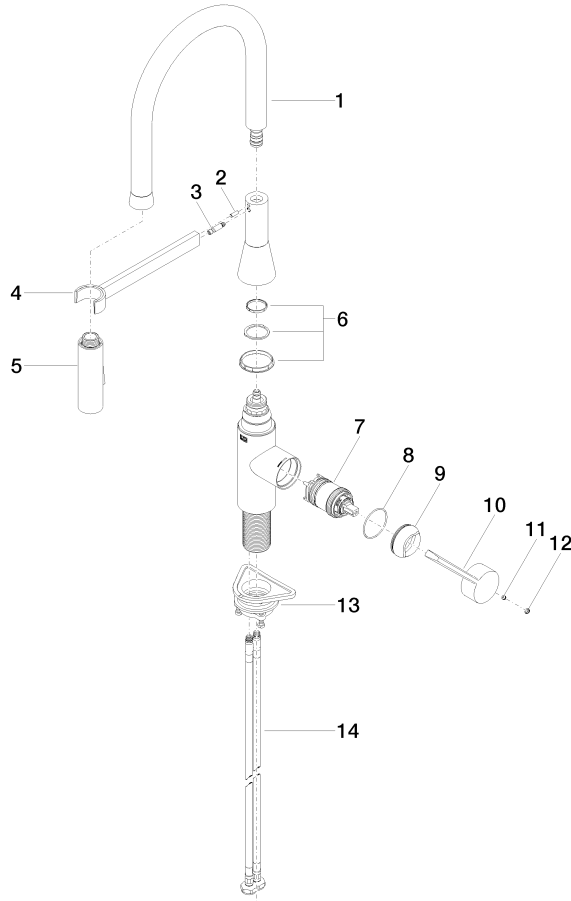

33 865 895 Product version from 2/4/2019

- 200mm projection
- Flexible silicone hose with large operating range of up to 350 mm
- pivotable spout 360°
- Optional swivel limiter available with swivel limiter set 12 821 970 90
- This product can help a building meet the requirements of Green Building Rating Systems, e.g. LEED®, BREEAM®, DGNB
- air-enriched flow and spray flow
- height of mixer 451 mm
- height up to aerator 119 mm
- hole diameter 35 mm
- sprayface with anti-scaling system
- max. flow 9.5 l/min at 3 bar flow pressure
- lead-free

33 865 895 Product version from 2/4/2019

Flow rate chart

Codes & Standards

DIN 4109

EN 1717

ISO 3822

Ü-Zeichen

SYNC Profi single-lever mixer - Brushed Durabronze (23kt Gold)

SYNC

33 865 895 Product version from 2/4/2019

Certificates

Belgaqua_21-027-2 LGA_29

Spare parts list

No.	Item Number	Name	Quantity used	Delivery time
1	90 30 02 100 00-28	hose	1	20
2	09 31 11 040 90	pin	1	2
3	09 31 11 209 90	pin	1	2
4	90 17 20 045 00-28	holder	1	20
5	04 12 11 150 00 90	shower	1	2
6	90 28 10 161 00 90	set	1	2
7	90 15 05 064 05 90	cartridge	1	2
8	09 14 10 190 90	seal	1	2
9	09 28 30 030-28	cover	1	20
10	09 20 89 020-28	handle	1	20
11	90 31 11 063 00 90	pin	1	2
12	90 31 20 087 00-28	plug	1	20
13	04 30 11 040 00 90	fixing set	1	2
14	04 30 04 101 00 90	hose	2	2