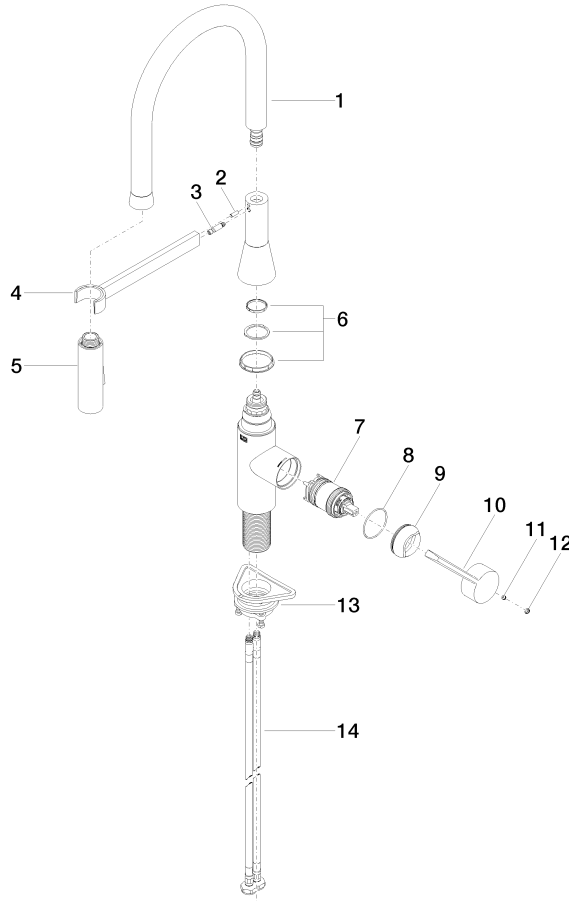

33 865 895 Product version from 2/4/2019

- 200mm projection
- Flexible silicone hose with large operating range of up to 350 mm
- pivotable spout 360°
- Optional swivel limiter available with swivel limiter set 12 821 970 90
- This product can help a building meet the requirements of Green Building Rating Systems, e.g. LEED®, BREEAM®, DGNB
- air-enriched flow and spray flow
- height of mixer 451 mm
- height up to aerator 119 mm
- hole diameter 35 mm
- sprayface with anti-scaling system
- max. flow 9.5 l/min at 3 bar flow pressure
- lead-free

**Strainer waste with control handle  
- Brushed Champagne (22kt Gold)** 10 712 970-46

33 865 895 Product version from 2/4/2019

**Flow rate chart**

**Codes & Standards**

DIN 4109

ISO 3822

Ü-Zeichen

## SYNC Profi single-lever mixer - Brushed Champagne (22kt Gold)

---

SYNC

33 865 895 Product version from 2/4/2019

### Certificates

---

LGA\_29

**Spare parts list**

No.	Item Number	Name	Quantity used	Delivery time
1	90 30 02 100 00-46	hose	1	30
2	09 31 11 040 90	pin	1	2
3	09 31 11 209 90	pin	1	2
4	90 17 20 045 00-46	holder	1	30
5	04 12 11 150 00 90	shower	1	2
6	90 28 10 161 00 90	set	1	2
7	90 15 05 064 05 90	cartridge	1	2
8	09 14 10 190 90	seal	1	2
9	09 28 30 030-46	cover	1	60
10	09 20 89 020-46	handle	1	30
11	90 31 11 063 00 90	pin	1	2
12	90 31 20 087 00-46	plug	1	30
13	04 30 11 040 00 90	fixing set	1	2
14	04 30 04 101 00 90	hose	2	2