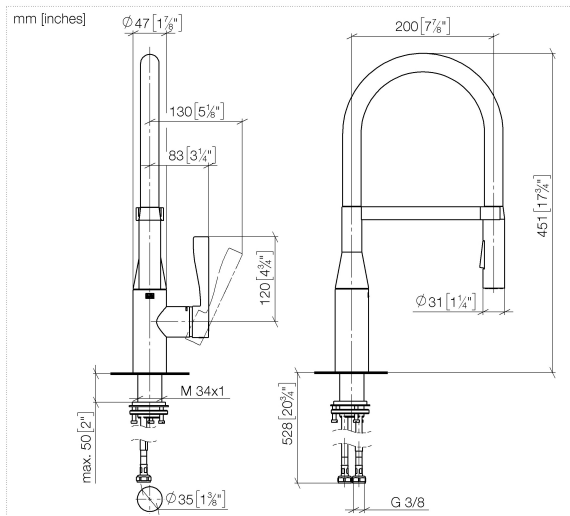

33 865 895 Product version from 2/4/2019

- 200mm projection
- Flexible silicone hose with large operating range of up to 350 mm
- pivotable spout 360°
- Optional swivel limiter available with swivel limiter set 12 821 970 90
- This product can help a building meet the requirements of Green Building Rating Systems, e.g. LEED®, BREEAM®, DGNB
- air-enriched flow and spray flow
- height of mixer 451 mm
- height up to aerator 119 mm
- hole diameter 35 mm
- sprayface with anti-scaling system
- max. flow 9.5 l/min at 3 bar flow pressure
- lead-free

**Recommended miscellaneous**

**Swivel limitation set -** 12 821 970 90

**Recommended miscellaneous**

**Dispenser without rosette -  
Brushed Champagne (22kt Gold)** 82 424 970-46

**Recommended miscellaneous**

**Strainer waste with control handle  
- Brushed Champagne (22kt Gold)** 10 712 970-46

33 865 895 Product version from 2/4/2019

**Flow rate chart**

**Codes & Standards**

DIN 4109

ISO 3822

Ü-Zeichen

## SYNC Profi single-lever mixer - Brushed Champagne (22kt Gold)

---

SYNC

33 865 895 Product version from 2/4/2019