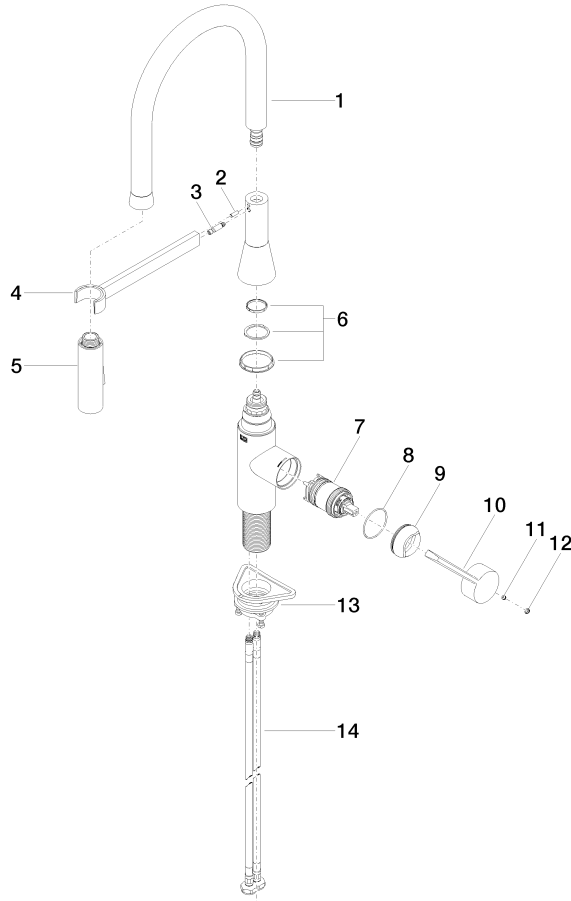

33 865 895 Product version from 2/4/2019

- 200mm projection
- Flexible silicone hose with large operating range of up to 350 mm
- pivotable spout 360°
- Optional swivel limiter available with swivel limiter set 12 821 970 90
- This product can help a building meet the requirements of Green Building Rating Systems, e.g. LEED®, BREEAM®, DGNB
- air-enriched flow and spray flow
- height of mixer 451 mm
- height up to aerator 119 mm
- hole diameter 35 mm
- sprayface with anti-scaling system
- max. flow 9.5 l/min at 3 bar flow pressure
- lead-free

33 865 895 Product version from 2/4/2019

Flow rate chart

Codes & Standards

DIN 4109

ISO 3822

Ü-Zeichen

SYNC Profi single-lever mixer - Champagne (22kt Gold)

SYNC

33 865 895 Product version from 2/4/2019

Certificates

LGA_29

Spare parts list

No.	Item Number	Name	Quantity used	Delivery time
1	90 30 02 100 00-47	hose	1	30
2	09 31 11 040 90	pin	1	2
3	09 31 11 209 90	pin	1	2
4	90 17 20 045 00-47	holder	1	30
5	04 12 11 150 00 90	shower	1	2
6	90 28 10 161 00 90	set	1	2
7	90 15 05 064 05 90	cartridge	1	2
8	09 14 10 190 90	seal	1	2
9	09 28 30 030-47	cover	1	60
10	09 20 89 020-47	handle	1	30
11	90 31 11 063 00 90	pin	1	2
12	90 31 20 087 00-47	plug	1	30
13	04 30 11 040 00 90	fixing set	1	2
14	04 30 04 101 00 90	hose	2	2