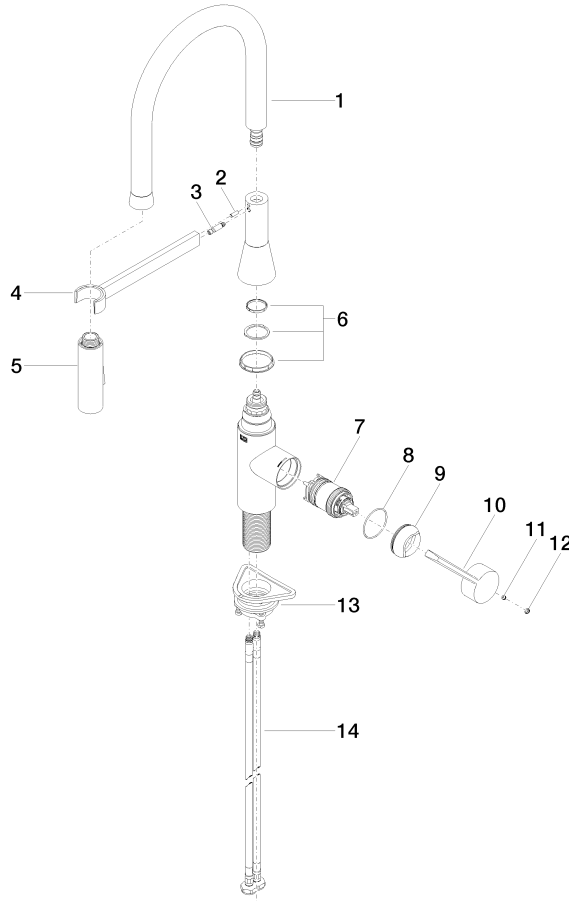

33 865 895 Product version from 2/4/2019

- 200mm projection
- Flexible silicone hose with large operating range of up to 350 mm
- pivotable spout 360°
- Optional swivel limiter available with swivel limiter set 12 821 970 90
- This product can help a building meet the requirements of Green Building Rating Systems, e.g. LEED®, BREEAM®, DGNB
- air-enriched flow and spray flow
- height of mixer 451 mm
- height up to aerator 119 mm
- hole diameter 35 mm
- sprayface with anti-scaling system
- max. flow 9.5 l/min at 3 bar flow pressure
- lead-free

Recommended miscellaneous

Swivel limitation set - 12 821 970 90

Recommended miscellaneous

**Dispenser without rosette - 82 424 970-93
- Brushed Chrome**

Recommended miscellaneous

**Strainer waste with control handle 10 712 970-93
- Brushed Chrome**

33 865 895 Product version from 2/4/2019

Flow rate chart

Codes & Standards

DIN 4109

ISO 3822

Ü-Zeichen

SYNC Profi single-lever mixer - Brushed Chrome

SYNC

33 865 895 Product version from 2/4/2019

Certificates

LGA_29

33 865 895 Product version from 2/4/2019

Spare parts list

No.	Item Number	Name	Quantity used	Delivery time
1	90 30 02 100 00-93	hose	1	20
2	09 31 11 040 90	pin	1	2
3	09 31 11 209 90	pin	1	2
4	90 17 20 045 00-93	holder	1	20
5	04 12 11 150 00 90	shower	1	2
6	90 28 10 161 00 90	set	1	2
7	90 15 05 064 05 90	cartridge	1	2
8	09 14 10 190 90	seal	1	2
9	09 28 30 030-93	cover	1	60
10	09 20 89 020-93	handle	1	60
11	90 31 11 063 00 90	pin	1	2
12	90 31 20 087 00-93	plug	1	20
13	04 30 11 040 00 90	fixing set	1	2
14	04 30 04 101 00 90	hose	2	2