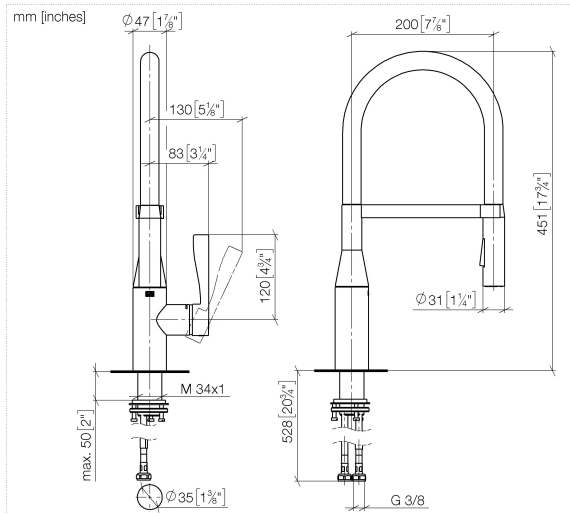

33 865 895 Product version from 2/4/2019

- 200mm projection
- Flexible silicone hose with large operating range of up to 350 mm
- pivotable spout 360°
- Optional swivel limiter available with swivel limiter set 12 821 970 90
- This product can help a building meet the requirements of Green Building Rating Systems, e.g. LEED®, BREEAM®, DGNB
- air-enriched flow and spray flow
- height of mixer 451 mm
- height up to aerator 119 mm
- hole diameter 35 mm
- sprayface with anti-scaling system
- max. flow 9.5 l/min at 3 bar flow pressure
- lead-free

Recommended miscellaneous

Swivel limitation set - 12 821 970 90

Recommended miscellaneous

**Dispenser without rosette - 82 424 970-93
- Brushed Chrome**

Recommended miscellaneous

**Strainer waste with control handle 10 712 970-93
- Brushed Chrome**

33 865 895 Product version from 2/4/2019

Flow rate chart

Codes & Standards

DIN 4109

ISO 3822

Ü-Zeichen

SYNC Profi single-lever mixer - Brushed Chrome

SYNC

33 865 895 Product version from 2/4/2019

Certificates

LGA_29

33 865 895 Product version from 2/4/2019

Spare parts list

No.	Item Number	Name	Quantity used	Delivery time
1	90 30 02 100 00-93	hose	1	20
2	09 31 11 040 90	pin	1	2
3	09 31 11 209 90	pin	1	2
4	90 17 20 045 00-93	holder	1	20
5	04 12 11 150 00 90	shower	1	2
6	90 28 10 161 00 90	set	1	2
7	90 15 05 064 05 90	cartridge	1	2
8	09 14 10 190 90	seal	1	2
9	09 28 30 030-93	cover	1	60
10	09 20 89 020-93	handle	1	60
11	90 31 11 063 00 90	pin	1	2
12	90 31 20 087 00-93	plug	1	20
13	04 30 11 040 00 90	fixing set	1	2
14	04 30 04 101 00 90	hose	2	2