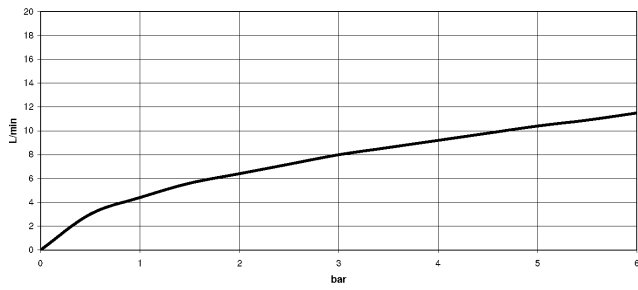

Flow rate chart

Codes & Standards

DIN 4109

ISO 3822

Ü-Zeichen