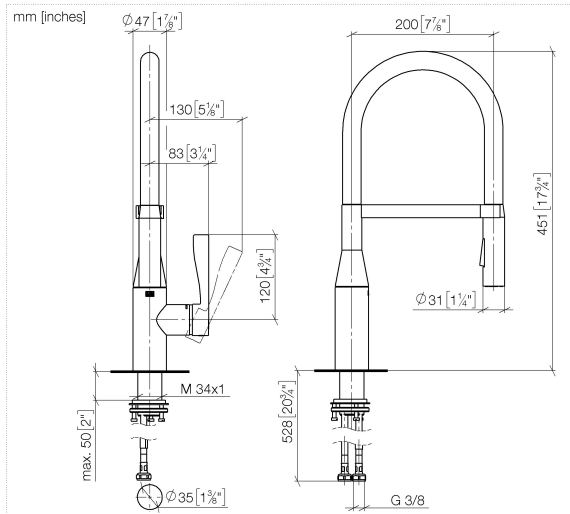

33 865 895 Product version from 2/4/2019

- 200mm projection
- Flexible silicone hose with large operating range of up to 350 mm
- pivotable spout 360°
- Optional swivel limiter available with swivel limiter set 12 821 970 90
- This product can help a building meet the requirements of Green Building Rating Systems, e.g. LEED®, BREEAM®, DGNB
- air-enriched flow and spray flow
- height of mixer 451 mm
- height up to aerator 119 mm
- hole diameter 35 mm
- sprayface with anti-scaling system
- max. flow 9.5 l/min at 3 bar flow pressure
- lead-free

Recommended miscellaneous

Swivel limitation set - 12 821 970 90

Recommended miscellaneous

Strainer waste with control handle - Brushed Dark Platinum 10 712 970-99

Recommended miscellaneous

Dispenser without rosette - Brushed Dark Platinum 82 424 970-99

33 865 895 Product version from 2/4/2019

Flow rate chart

Codes & Standards

DIN 4109

EN 1717

ISO 3822

Ü-Zeichen

SYNC Profi single-lever mixer - Brushed Dark Platinum

SYNC

33 865 895 Product version from 2/4/2019

Certificates

Belgaqua_21-027-2 LGA_29

33 865 895 Product version from 2/4/2019

Spare parts list

No.	Item Number	Name	Quantity used	Delivery time
1	90 30 02 100 00-99	hose	1	30
2	09 31 11 040 90	pin	1	2
3	09 31 11 209 90	pin	1	2
4	90 17 20 045 00-99	holder	1	30
5	04 12 11 150 00 90	shower	1	2
6	90 28 10 161 00 90	set	1	2
7	90 15 05 064 05 90	cartridge	1	2
8	09 14 10 190 90	seal	1	2
9	09 28 30 030-99	cover	1	30
10	09 20 89 020-99	handle	1	30
11	90 31 11 063 00 90	pin	1	2
12	90 31 20 087 00-99	plug	1	30
13	04 30 11 040 00 90	fixing set	1	2
14	04 30 04 101 00 90	hose	2	2