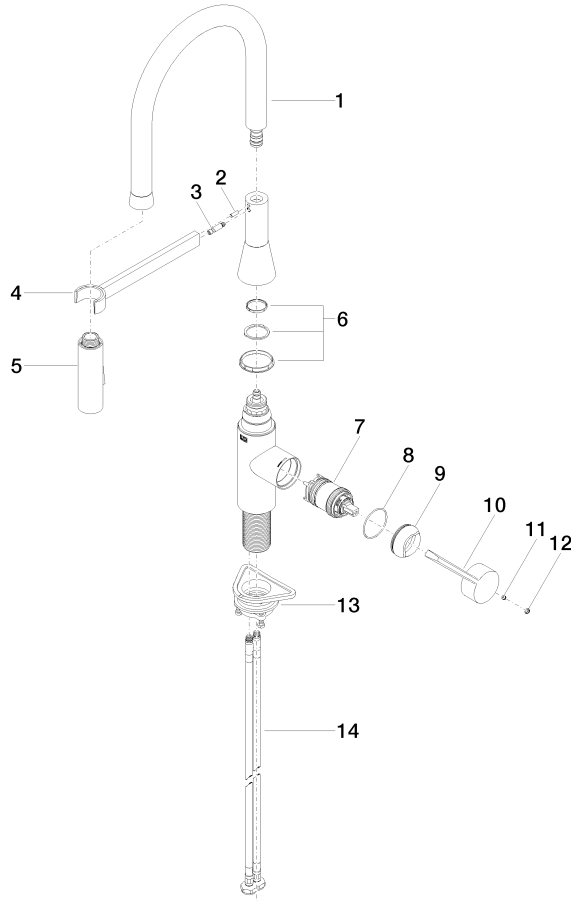

33 865 895 Product version from 2/4/2019

- 200mm projection
- Flexible silicone hose with large operating range of up to 350 mm
- pivotable spout 360°
- Optional swivel limiter available with swivel limiter set 12 821 970 90
- This product can help a building meet the requirements of Green Building Rating Systems, e.g. LEED®, BREEAM®, DGNB
- air-enriched flow and spray flow
- height of mixer 451 mm
- height up to aerator 119 mm
- hole diameter 35 mm
- sprayface with anti-scaling system
- max. flow 9.5 l/min at 3 bar flow pressure
- lead-free

33 865 895 Product version from 2/4/2019

Flow rate chart

Codes & Standards

DIN 4109

EN 1717

ISO 3822

Ü-Zeichen

SYNC Profi single-lever mixer - Brushed Dark Platinum

SYNC

33 865 895 Product version from 2/4/2019

Certificates

Belgaqua_21-027-2 LGA_29

33 865 895 Product version from 2/4/2019

Spare parts list

No.	Item Number	Name	Quantity used	Delivery time
1	90 30 02 100 00-99	hose	1	30
2	09 31 11 040 90	pin	1	2
3	09 31 11 209 90	pin	1	2
4	90 17 20 045 00-99	holder	1	30
5	04 12 11 150 00 90	shower	1	2
6	90 28 10 161 00 90	set	1	2
7	90 15 05 064 05 90	cartridge	1	2
8	09 14 10 190 90	seal	1	2
9	09 28 30 030-99	cover	1	30
10	09 20 89 020-99	handle	1	30
11	90 31 11 063 00 90	pin	1	2
12	90 31 20 087 00-99	plug	1	30
13	04 30 11 040 00 90	fixing set	1	2
14	04 30 04 101 00 90	hose	2	2