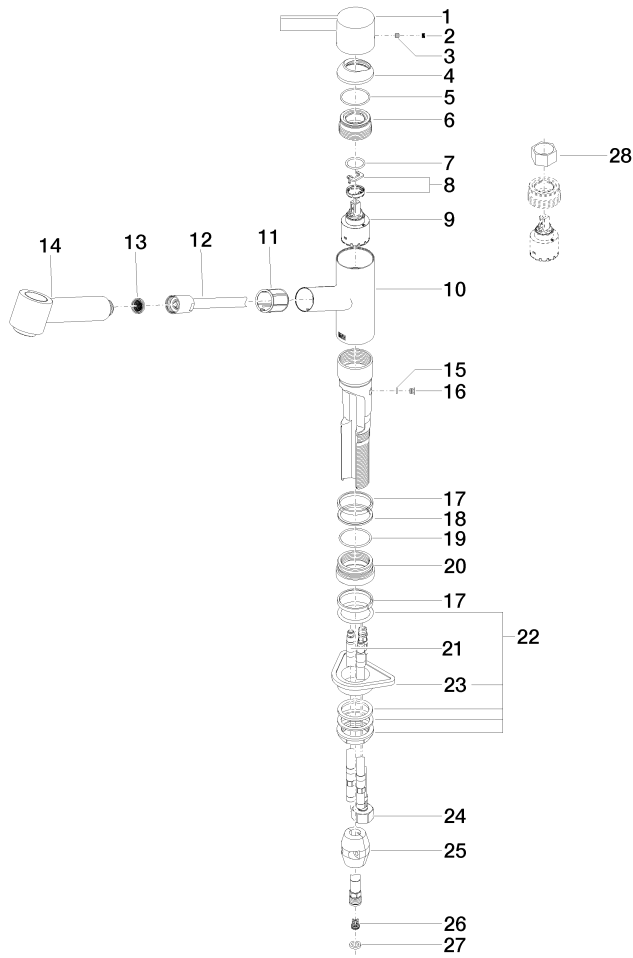

33 870 760

- 225mm projection
- pivotable spout 130°
- air-enriched flow and spray flow
- height of mixer 167 mm
- height up to aerator 137 mm
- hole diameter 35 mm
- fabric braided hose 1500 mm
- max. flow 8.3 l/min at 3 bar flow pressure
- lead-free
- This product can help a building meet the requirements of Green Building Rating Systems, e.g. LEED®, BREEAM®, DGNB

Recommended miscellaneous

Strainer waste with control handle - Brushed Platinum 10 712 970-06

Recommended miscellaneous

Dispenser without rosette - Brushed Platinum 82 424 970-06

33 870 760

Flow rate chart

Certificates

ETA_20612.

LGA_19873.

GDV_0400277.

Belgaqua_22_277_2
7_3.

33 870 760

Parts for other finishes can be found here: [Chrome](#)

33 870 760

Spare parts list

No.	Item Number	Name	Quantity used	Delivery time
1	09 20 76 001-06	handle	1	10
2	90 31 20 109 00 90	plug	1	2
3	90 31 11 030 00 90	pin	1	2
4	09 28 30 012-06	cover	1	10
5	09 14 10 102 90	seal	1	2
6	09 24 04 270 90	nut	1	2
7	09 14 10 031 90	seal	1	2
8	90 28 10 148 00 90	accessories	1	2
9	90 15 05 064 00 90	cartridge	1	2
10	09 19 76 001-06	sleeve	1	10
11	09 18 40 099 90	sleeve	1	2
12	90 30 02 062 00-06	hose	1	10
13	09 23 01 039 90	sieve	1	2
14	90 12 11 098 00-06	shower	1	10
15	09 14 10 001 90	seal	1	2
16	09 30 30 113 20 90	screw	1	2
17	09 14 15 029 90	ring	2	2
18	09 28 10 144 90	ring	1	2
19	09 14 10 034 90	seal	1	2
20	09 27 76 001-06	rosette	1	10
21	04 30 04 018 00 90	hose	2	60
22	04 23 10 044 02 90	fixing set	1	2
23	09 18 40 090 90	sleeve	1	2
24	04 30 04 029 00 90	hose	1	2
25	04 21 50 005 00 90	accessories	1	2
26	09 23 01 131 90	back-flow preventer	1	2
27	90 14 20 019 00 90	seal	1	2
28	90 30 09 031 00 90	key	1	2