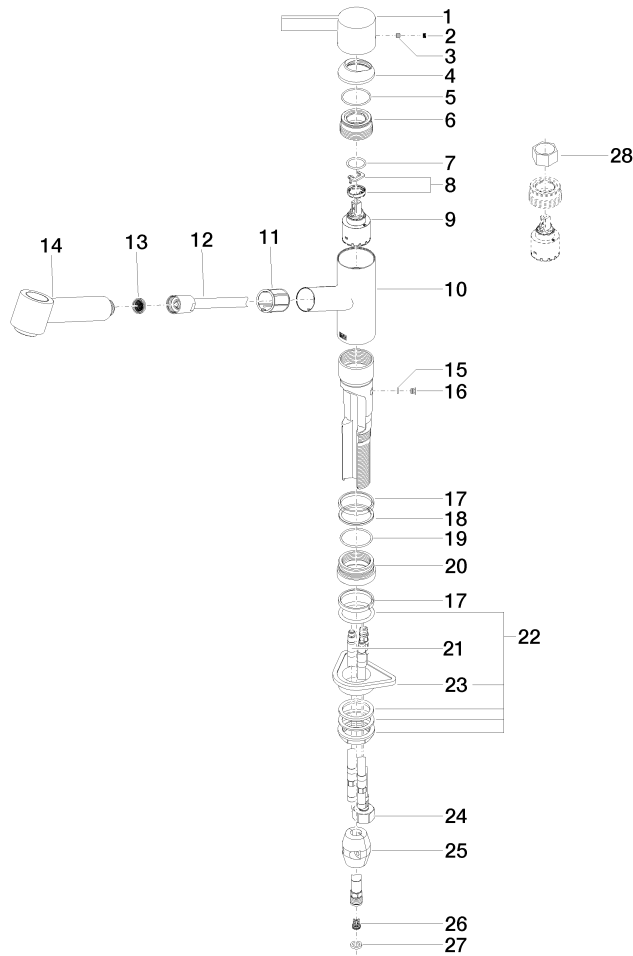

ENO Single-lever mixer Pull-out with spray function - Brushed Durabron (23kt Gold)

ENO

33 870 760

- 225mm projection
- pivotable spout 130°
- air-enriched flow and spray flow
- height of mixer 167 mm
- height up to aerator 137 mm
- hole diameter 35 mm
- fabric braided hose 1500 mm
- max. flow 8.3 l/min at 3 bar flow pressure
- lead-free
- This product can help a building meet the requirements of Green Building Rating Systems, e.g. LEED®, BREEAM®, DGNB

Recommended miscellaneous

Strainer waste with control handle - Brushed Durabron (23kt Gold) 10 712 970-28

Recommended miscellaneous

Dispenser without rosette - Brushed Durabron (23kt Gold) 82 424 970-28

33 870 760
mm [inches]

Flow rate chart

Certificates

ETA_20612.

LGA_19873.

GDV_0400277.

Belgaqua_22_277_2
7_3.

ENO Single-lever mixer Pull-out with spray function - Brushed Durabronz (23kt Gold)

ENO

33 870 760

Parts for other finishes can be found here: [Chrome](#)

ENO Single-lever mixer Pull-out with spray function - Brushed Durabron (23kt Gold)

ENO

33 870 760

Spare parts list

No.	Item Number	Name	Quantity used	Delivery time
1	09 20 76 001-28	handle	1	20
2	90 31 20 109 00 90	plug	1	2
3	90 31 11 030 00 90	pin	1	2
4	09 28 30 012-28	cover	1	20
5	09 14 10 102 90	seal	1	2
6	09 24 04 270 90	nut	1	2
7	09 14 10 031 90	seal	1	2
8	90 28 10 148 00 90	accessories	1	2
9	90 15 05 064 00 90	cartridge	1	2
10	09 19 76 001-28	sleeve	1	20
11	09 18 40 099 90	sleeve	1	2
12	90 30 02 062 00-28	hose	1	20
13	09 23 01 039 90	sieve	1	2
14	90 12 11 098 00-28	shower	1	20
15	09 14 10 001 90	seal	1	2
16	09 30 30 113 20 90	screw	1	2
17	09 14 15 029 90	ring	2	2
18	09 28 10 144 90	ring	1	2
19	09 14 10 034 90	seal	1	2
20	09 27 76 001-28	rosette	1	20
21	04 30 04 018 00 90	hose	2	60
22	04 23 10 044 02 90	fixing set	1	2
23	09 18 40 090 90	sleeve	1	2
24	04 30 04 029 00 90	hose	1	2
25	04 21 50 005 00 90	accessories	1	2
26	09 23 01 131 90	back-flow preventer	1	2
27	90 14 20 019 00 90	seal	1	2
28	90 30 09 031 00 90	key	1	2