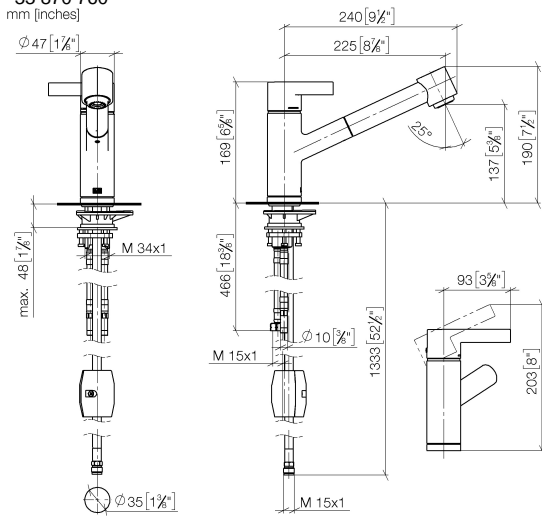

ENO Single-lever mixer Pull-out with spray function - Brushed Durabron (23kt Gold)

ENO

33 870 760

- 225mm projection
- pivotable spout 130°
- air-enriched flow and spray flow
- height of mixer 167 mm
- height up to aerator 137 mm
- hole diameter 35 mm
- fabric braided hose 1500 mm
- max. flow 8.3 l/min at 3 bar flow pressure
- lead-free
- This product can help a building meet the requirements of Green Building Rating Systems, e.g. LEED®, BREEAM®, DGNB

Recommended miscellaneous

Strainer waste with control handle - Brushed Durabron (23kt Gold) 10 712 970-28

Recommended miscellaneous

Dispenser without rosette - Brushed Durabron (23kt Gold) 82 424 970-28

33 870 760
mm [inches]

Flow rate chart

Certificates

ETA_20612.

LGA_19873.

GDV_0400277.

Belgaqua_22_277_2
7_3.

ENO Single-lever mixer Pull-out with spray function - Brushed Durabronz (23kt Gold)

ENO

33 870 760

Parts for other finishes can be found here: [Chrome](#)

ENO Single-lever mixer Pull-out with spray function - Brushed Durabron (23kt Gold)

ENO

33 870 760

Spare parts list

No.	Item Number	Name	Quantity used	Delivery time
1	09 20 76 001-28	handle	1	20
2	90 31 20 109 00 90	plug	1	2
3	90 31 11 030 00 90	pin	1	2
4	09 28 30 012-28	cover	1	20
5	09 14 10 102 90	seal	1	2
6	09 24 04 270 90	nut	1	2
7	09 14 10 031 90	seal	1	2
8	90 28 10 148 00 90	accessories	1	2
9	90 15 05 064 00 90	cartridge	1	2
10	09 19 76 001-28	sleeve	1	20
11	09 18 40 099 90	sleeve	1	2
12	90 30 02 062 00-28	hose	1	20
13	09 23 01 039 90	sieve	1	2
14	90 12 11 098 00-28	shower	1	20
15	09 14 10 001 90	seal	1	2
16	09 30 30 113 20 90	screw	1	2
17	09 14 15 029 90	ring	2	2
18	09 28 10 144 90	ring	1	2
19	09 14 10 034 90	seal	1	2
20	09 27 76 001-28	rosette	1	20
21	04 30 04 018 00 90	hose	2	60
22	04 23 10 044 02 90	fixing set	1	2
23	09 18 40 090 90	sleeve	1	2
24	04 30 04 029 00 90	hose	1	2
25	04 21 50 005 00 90	accessories	1	2
26	09 23 01 131 90	back-flow preventer	1	2
27	90 14 20 019 00 90	seal	1	2
28	90 30 09 031 00 90	key	1	2