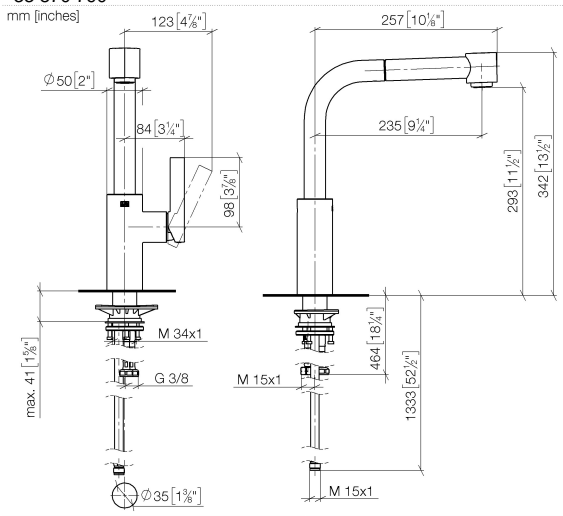

**ELIO Single-lever mixer Pull-out with spray function - Brushed Durabron (23kt Gold)**

ELIO

33 870 790

- 235mm projection
  - pivotable spout 360°
  - air-enriched flow and spray flow
  - height of mixer 342 mm
  - height up to aerator 292 mm
  - hole diameter 35 mm
  - fabric braided hose 1500 mm
  - max. flow 8 l/min at 3 bar flow pressure
  - lead-free
  - This product can help a building meet the requirements of Green Building Rating Systems, e.g. LEED®, BREEAM®, DGNB
- Intrinsic protection against back flow.

33 870 790  
mm [inches]

**Flow rate chart**

**Certificates**

LGA\_18252.      Belgaqua\_21-379-      GDV\_0400277.  
27\_3.

33 870 790  
Parts for other finishes can be found here: [Chrome](#)

**Spare parts list**

No.	Item Number	Name	Quantity used	Delivery time
1	90 12 11 098 00-28	shower	1	20
2	09 23 01 039 90	sieve	1	2
3	90 30 02 062 00-28	hose	1	20
4	90 28 22 186 00-28	spout	1	20
5	09 30 30 054 90	screw	1	2
6	90 15 05 061 00 90	cartridge	1	60
7	90 28 10 148 00 90	accessories	1	2
8	09 24 04 141-28	nut	1	20
9	09 20 79 040-28	handle	1	20
10	90 31 11 030 00 90	pin	1	2
11	90 31 20 109 00 90	plug	1	2
12	04 23 10 044 02 90	fixing set	1	2
13	04 30 04 104 00 90	hose	2	2
14	04 30 04 029 00 90	hose	1	2
15	04 21 50 005 00 90	accessories	1	2
16	09 23 01 131 90	back-flow preventer	1	2
17	90 14 20 019 00 90	seal	1	2