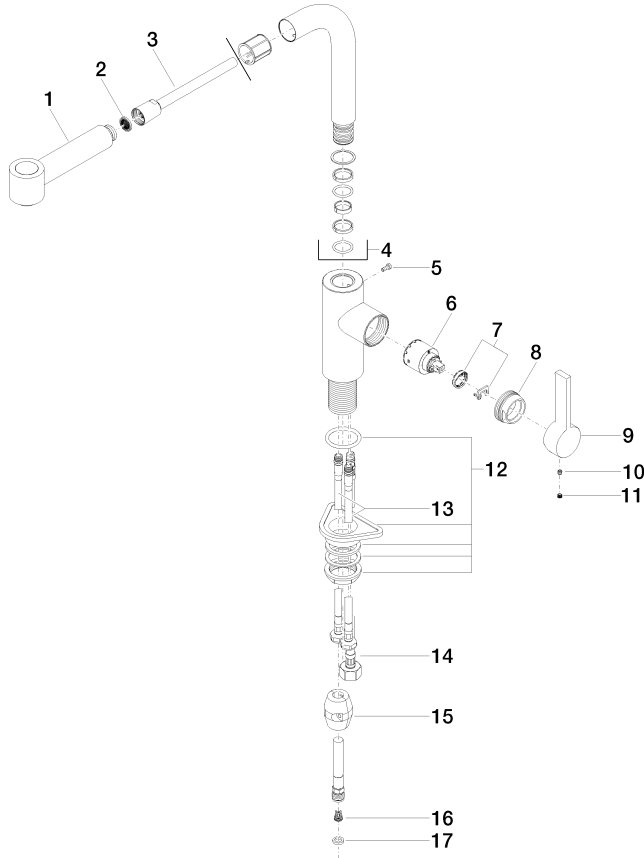

**ELIO Single-lever mixer Pull-out with spray function - Brushed Durabron (23kt Gold)**

ELIO

33 870 790

- 235mm projection
  - pivotable spout 360°
  - air-enriched flow and spray flow
  - height of mixer 342 mm
  - height up to aerator 292 mm
  - hole diameter 35 mm
  - fabric braided hose 1500 mm
  - max. flow 8 l/min at 3 bar flow pressure
  - lead-free
  - This product can help a building meet the requirements of Green Building Rating Systems, e.g. LEED®, BREEAM®, DGNB
- Intrinsic protection against back flow.

33 870 790  
mm [inches]

**Flow rate chart**

**Certificates**

LGA\_18252.      Belgaqua\_21-379-      GDV\_0400277.  
27\_3.

33 870 790  
Parts for other finishes can be found here: [Chrome](#)

**Spare parts list**

No.	Item Number	Name	Quantity used	Delivery time
1	90 12 11 098 00-28	shower	1	20
2	09 23 01 039 90	sieve	1	2
3	90 30 02 062 00-28	hose	1	20
4	90 28 22 186 00-28	spout	1	20
5	09 30 30 054 90	screw	1	2
6	90 15 05 061 00 90	cartridge	1	60
7	90 28 10 148 00 90	accessories	1	2
8	09 24 04 141-28	nut	1	20
9	09 20 79 040-28	handle	1	20
10	90 31 11 030 00 90	pin	1	2
11	90 31 20 109 00 90	plug	1	2
12	04 23 10 044 02 90	fixing set	1	2
13	04 30 04 104 00 90	hose	2	2
14	04 30 04 029 00 90	hose	1	2
15	04 21 50 005 00 90	accessories	1	2
16	09 23 01 131 90	back-flow preventer	1	2
17	90 14 20 019 00 90	seal	1	2