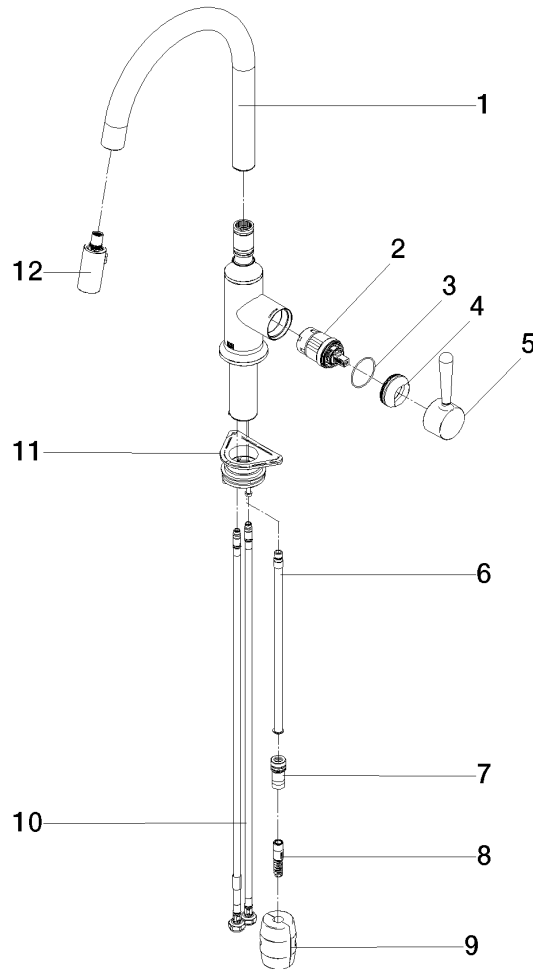

33 870 809

- 240mm projection
- pivotable spout 360°
- Optional swivel limiter available with swivel limiter set 12 823 970 90
- air-enriched flow and spray flow
- 1800 mm metal shower hose
- sprayface with anti-scaling system
- max. flow 8 l/min at 3 bar flow pressure
- lead-free
- This product can help a building meet the requirements of Green Building Rating Systems, e.g. LEED®, BREEAM®, DGNB

Recommended miscellaneous

Swivel limitation set -

12 823 970 90

Recommended miscellaneous

VAIA Dispenser with rosette -  
Brushed Platinum

82 434 809-06

33 870 809

Flow rate chart

Certificates

LGA\_28657.

Belgaqua\_24-005-  
27\_3.

33 870 809

**Spare parts list**

No.	Item Number	Name	Quantity used	Delivery time
1	90 28 22 397 00-06	spout	1	10
2	90 15 05 064 05 90	cartridge	1	2
3	09 14 10 190 90	seal	1	2
4	09 28 30 030-06	cover	1	10
5	90 20 80 052 00-06	handle	1	10
6	04 28 20 067 00 90	pipe	1	2
7	90 24 03 253 00 90	adaptor	1	2
8	04 30 02 120 00-85	hose	1	30
9	04 21 50 010 00 90	accessories	1	2
10	04 30 04 101 00 90	hose	2	2
11	04 30 11 040 00 90	fixing set	1	2
12	90 18 40 317 00-06	shower	1	10