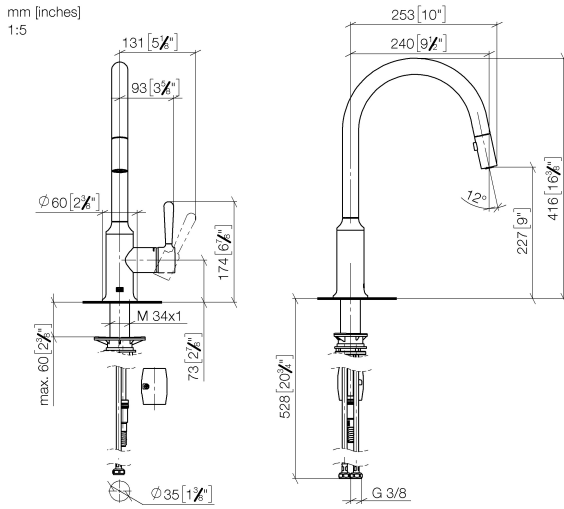

33 870 809

- 240mm projection
- pivotable spout 360°
- Optional swivel limiter available with swivel limiter set 12 823 970 90
- air-enriched flow and spray flow
- 1800 mm metal shower hose
- sprayface with anti-scaling system
- max. flow 8 l/min at 3 bar flow pressure
- lead-free
- This product can help a building meet the requirements of Green Building Rating Systems, e.g. LEED®, BREEAM®, DGNB

Recommended miscellaneous

Swivel limitation set -

12 823 970 90

Recommended miscellaneous

VAIA Dispenser with rosette -  
Brushed Platinum

82 434 809-06

33 870 809

Flow rate chart

Certificates

LGA\_28657.

Belgaqua\_24-005-  
27\_3.

33 870 809

**Spare parts list**

No.	Item Number	Name	Quantity used	Delivery time
1	90 28 22 397 00-06	spout	1	10
2	90 15 05 064 05 90	cartridge	1	2
3	09 14 10 190 90	seal	1	2
4	09 28 30 030-06	cover	1	10
5	90 20 80 052 00-06	handle	1	10
6	04 28 20 067 00 90	pipe	1	2
7	90 24 03 253 00 90	adaptor	1	2
8	04 30 02 120 00-85	hose	1	30
9	04 21 50 010 00 90	accessories	1	2
10	04 30 04 101 00 90	hose	2	2
11	04 30 11 040 00 90	fixing set	1	2
12	90 18 40 317 00-06	shower	1	10