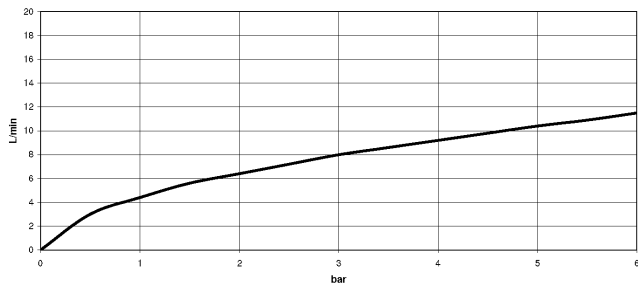

33 870 809

- 240mm projection
- pivotable spout 360°
- Optional swivel limiter available with swivel limiter set 12 823 970 90
- air-enriched flow and spray flow
- 1800 mm metal shower hose
- sprayface with anti-scaling system
- max. flow 8 l/min at 3 bar flow pressure
- lead-free
- This product can help a building meet the requirements of Green Building Rating Systems, e.g. LEED®, BREEAM®, DGNB

Recommended miscellaneous

Swivel limitation set -

12 823 970 90

Recommended miscellaneous

VAIA Dispenser with rosette -  
Brushed Platinum

82 434 809-06

33 870 809

Flow rate chart