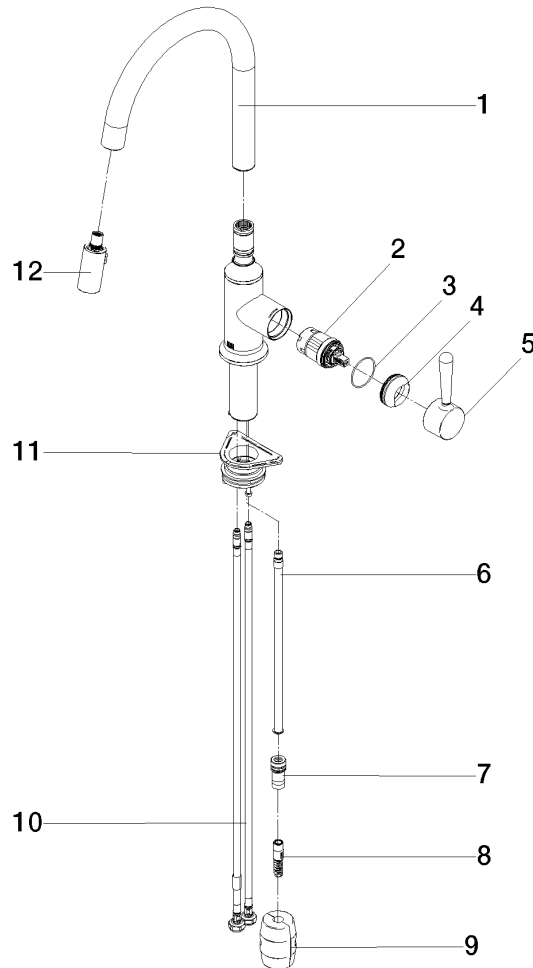

33 870 809

- 240mm projection
- pivotable spout 360°
- Optional swivel limiter available with swivel limiter set 12 823 970 90
- air-enriched flow and spray flow
- 1800 mm metal shower hose
- sprayface with anti-scaling system
- max. flow 8 l/min at 3 bar flow pressure
- lead-free
- This product can help a building meet the requirements of Green Building Rating Systems, e.g. LEED®, BREEAM®, DGNB

Recommended miscellaneous

Swivel limitation set -

12 823 970 90

Recommended miscellaneous

VAIA Dispenser with rosette - Dark Chrome 82 434 809-19

33 870 809

Flow rate chart

Certificates

LGA_28657.

Belgaqua_24-005-
27_3.

33 870 809

Spare parts list

No.	Item Number	Name	Quantity used	Delivery time
1	90 28 22 397 00-19	spout	1	20
2	90 15 05 064 05 90	cartridge	1	2
3	09 14 10 190 90	seal	1	2
4	09 28 30 030-19	cover	1	60
5	90 20 80 052 00-19	handle	1	20
6	04 28 20 067 00 90	pipe	1	2
7	90 24 03 253 00 90	adaptor	1	2
8	04 30 02 120 00-85	hose	1	30
9	04 21 50 010 00 90	accessories	1	2
10	04 30 04 101 00 90	hose	2	2
11	04 30 11 040 00 90	fixing set	1	2
12	90 18 40 317 00-19	shower	1	20