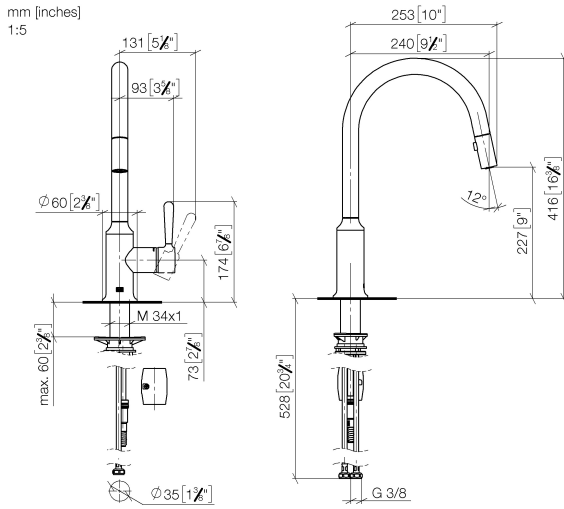

33 870 809

- 240mm projection
- pivotable spout 360°
- Optional swivel limiter available with swivel limiter set 12 823 970 90
- air-enriched flow and spray flow
- 1800 mm metal shower hose
- sprayface with anti-scaling system
- max. flow 8 l/min at 3 bar flow pressure
- lead-free
- This product can help a building meet the requirements of Green Building Rating Systems, e.g. LEED®, BREEAM®, DGNB

Recommended miscellaneous

Swivel limitation set -

12 823 970 90

Recommended miscellaneous

VAIA Dispenser with rosette - Dark Chrome 82 434 809-19

33 870 809

Flow rate chart

Certificates

LGA_28657.

Belgaqua_24-005-
27_3.

33 870 809

Spare parts list

No.	Item Number	Name	Quantity used	Delivery time
1	90 28 22 397 00-19	spout	1	20
2	90 15 05 064 05 90	cartridge	1	2
3	09 14 10 190 90	seal	1	2
4	09 28 30 030-19	cover	1	60
5	90 20 80 052 00-19	handle	1	20
6	04 28 20 067 00 90	pipe	1	2
7	90 24 03 253 00 90	adaptor	1	2
8	04 30 02 120 00-85	hose	1	30
9	04 21 50 010 00 90	accessories	1	2
10	04 30 04 101 00 90	hose	2	2
11	04 30 11 040 00 90	fixing set	1	2
12	90 18 40 317 00-19	shower	1	20