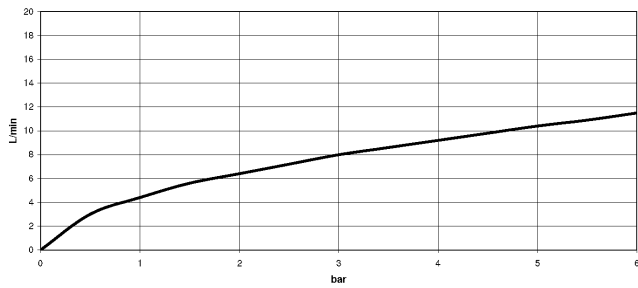

33 870 809

- 240mm projection
- pivotable spout 360°
- Optional swivel limiter available with swivel limiter set 12 823 970 90
- air-enriched flow and spray flow
- 1800 mm metal shower hose
- sprayface with anti-scaling system
- max. flow 8 l/min at 3 bar flow pressure
- lead-free
- This product can help a building meet the requirements of Green Building Rating Systems, e.g. LEED®, BREEAM®, DGNB

Recommended miscellaneous

Swivel limitation set -

12 823 970 90

Recommended miscellaneous

VAIA Dispenser with rosette - Dark Chrome 82 434 809-19

33 870 809

Flow rate chart

Certificates