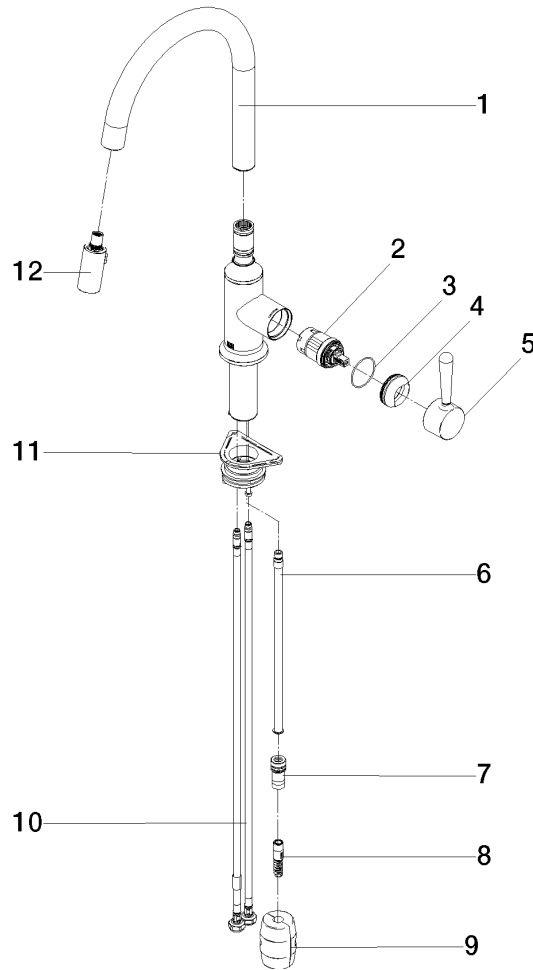

VAIA Single-lever mixer Pull-down with spray function - Brushed Durabross (23kt Gold)

VAIA

33 870 809

- 240mm projection
- pivotable spout 360°
- Optional swivel limiter available with swivel limiter set 12 823 970 90
- air-enriched flow and spray flow
- 1800 mm metal shower hose
- sprayface with anti-scaling system
- max. flow 8 l/min at 3 bar flow pressure
- lead-free
- This product can help a building meet the requirements of Green Building Rating Systems, e.g. LEED®, BREEAM®, DGNB

Recommended miscellaneous

Swivel limitation set -

12 823 970 90

Recommended miscellaneous

**VAIA Dispenser with rosette -
Brushed Durabross (23kt Gold)**

82 434 809-28

33 870 809
mm [inches]
1:5

Flow rate chart

Certificates

LGA_28657.

Belgaqua_24-005-
27_3.

33 870 809

Spare parts list

No.	Item Number	Name	Quantity used	Delivery time
1	90 28 22 397 00-28	spout	1	20
2	90 15 05 064 05 90	cartridge	1	2
3	09 14 10 190 90	seal	1	2
4	09 28 30 030-28	cover	1	20
5	90 20 80 052 00-28	handle	1	20
6	04 28 20 067 00 90	pipe	1	2
7	90 24 03 253 00 90	adaptor	1	2
8	04 30 02 120 00-85	hose	1	30
9	04 21 50 010 00 90	accessories	1	2
10	04 30 04 101 00 90	hose	2	2
11	04 30 11 040 00 90	fixing set	1	2
12	90 18 40 317 00-28	shower	1	20