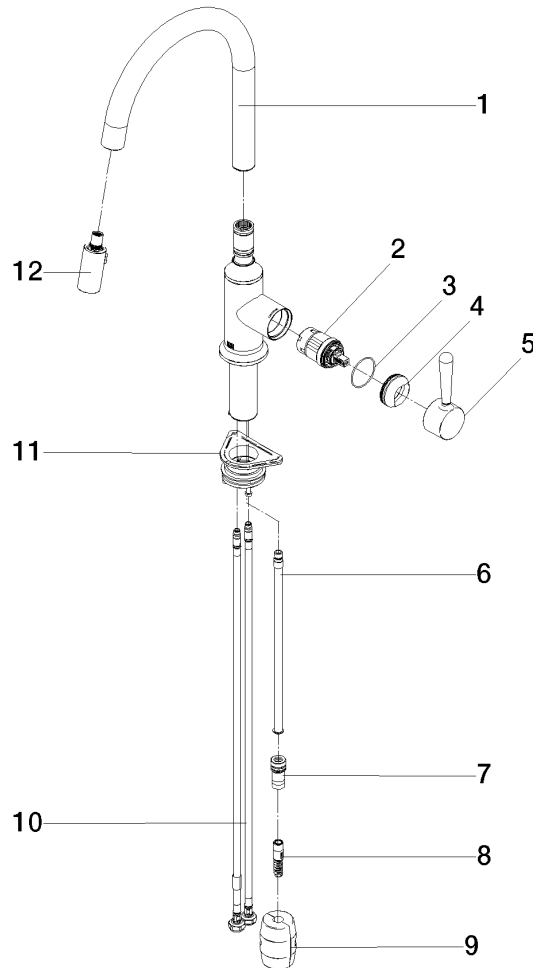

VAIA Single-lever mixer Pull-down with spray function - Brushed Champagne (22kt Gold)

VAIA

33 870 809

- 240mm projection
- pivotable spout 360°
- Optional swivel limiter available with swivel limiter set 12 823 970 90
- air-enriched flow and spray flow
- 1800 mm metal shower hose
- sprayface with anti-scaling system
- max. flow 8 l/min at 3 bar flow pressure
- lead-free
- This product can help a building meet the requirements of Green Building Rating Systems, e.g. LEED®, BREEAM®, DGNB

Recommended miscellaneous

Swivel limitation set -

12 823 970 90

Recommended miscellaneous

**VAIA Dispenser with rosette -
Brushed Champagne (22kt Gold)**

82 434 809-46

33 870 809

mm [inches]

1:5

Flow rate chart

Certificates

LGA_28657.

Belgaqua_24-005-
27_3.

33 870 809

Spare parts list

No.	Item Number	Name	Quantity used	Delivery time
1	90 28 22 397 00-46	spout	1	30
2	90 15 05 064 05 90	cartridge	1	2
3	09 14 10 190 90	seal	1	2
4	09 28 30 030-46	cover	1	60
5	90 20 80 052 00-46	handle	1	30
6	04 28 20 067 00 90	pipe	1	2
7	90 24 03 253 00 90	adaptor	1	2
8	04 30 02 120 00-85	hose	1	30
9	04 21 50 010 00 90	accessories	1	2
10	04 30 04 101 00 90	hose	2	2
11	04 30 11 040 00 90	fixing set	1	2
12	90 18 40 317 00-46	shower	1	30