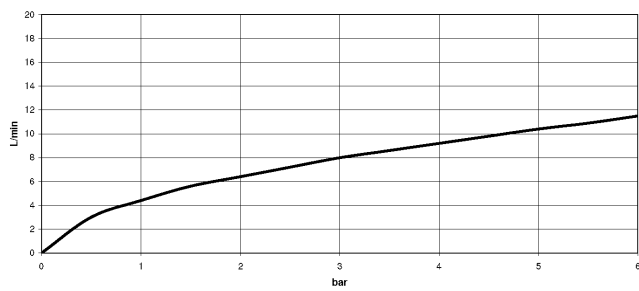

Recommended miscellaneous

Swivel limitation set -

12 823 970 90

Recommended miscellaneous

**VAIA Dispenser with rosette -
Brushed Champagne (22kt Gold)**

82 434 809-46

33 870 809

mm [inches]

1:5

Flow rate chart

Certificates

LGA_28657.

Belgaqua_24-005-
27_3.

33 870 809

Spare parts list

No.	Item Number	Name	Quantity used	Delivery time
1	90 28 22 397 00-46	spout	1	30
2	90 15 05 064 05 90	cartridge	1	2
3	09 14 10 190 90	seal	1	2
4	09 28 30 030-46	cover	1	60
5	90 20 80 052 00-46	handle	1	30
6	04 28 20 067 00 90	pipe	1	2
7	90 24 03 253 00 90	adaptor	1	2
8	04 30 02 120 00-85	hose	1	30
9	04 21 50 010 00 90	accessories	1	2
10	04 30 04 101 00 90	hose	2	2
11	04 30 11 040 00 90	fixing set	1	2
12	90 18 40 317 00-46	shower	1	30