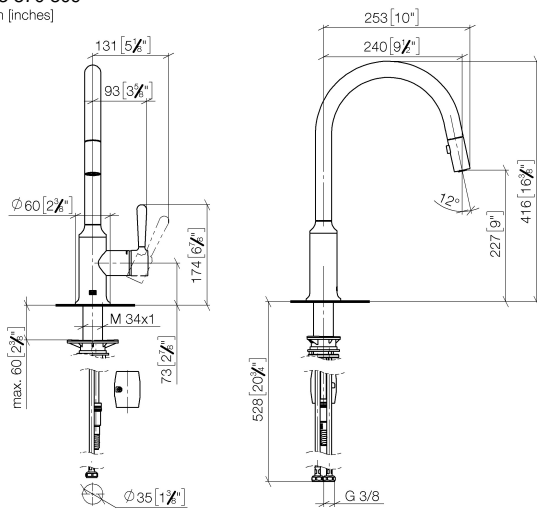

VAIA Single-lever mixer Pull-down with spray function - Brushed Champagne (22kt Gold)

VAIA

33 870 809

- 240mm projection
- pivotable spout 360°
- Optional swivel limiter available with swivel limiter set 12 823 970 90
- air-enriched flow and spray flow
- 1800 mm metal shower hose
- sprayface with anti-scaling system
- max. flow 8 l/min at 3 bar flow pressure
- lead-free
- This product can help a building meet the requirements of Green Building Rating Systems, e.g. LEED®, BREEAM®, DGNB

Recommended miscellaneous

Swivel limitation set -

12 823 970 90

Recommended miscellaneous

**VAIA Dispenser with rosette -
Brushed Champagne (22kt Gold)**

82 434 809-46

33 870 809

mm [inches]

1:5

Flow rate chart

Certificates

LGA_28657.

Belgaqua_24-005-
27_3.

33 870 809

Spare parts list

No.	Item Number	Name	Quantity used	Delivery time
1	90 28 22 397 00-46	spout	1	30
2	90 15 05 064 05 90	cartridge	1	2
3	09 14 10 190 90	seal	1	2
4	09 28 30 030-46	cover	1	60
5	90 20 80 052 00-46	handle	1	30
6	04 28 20 067 00 90	pipe	1	2
7	90 24 03 253 00 90	adaptor	1	2
8	04 30 02 120 00-85	hose	1	30
9	04 21 50 010 00 90	accessories	1	2
10	04 30 04 101 00 90	hose	2	2
11	04 30 11 040 00 90	fixing set	1	2
12	90 18 40 317 00-46	shower	1	30