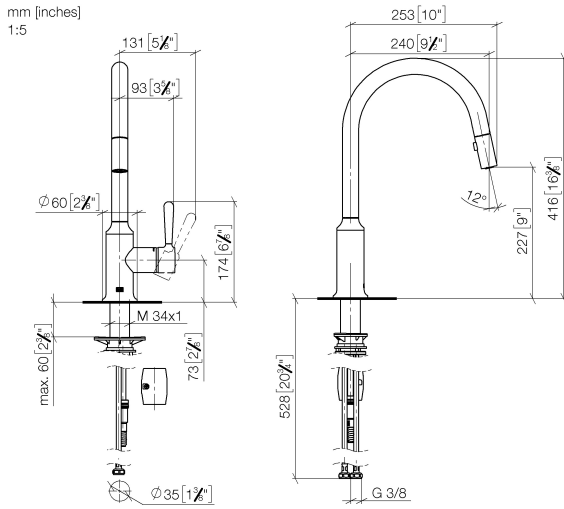

33 870 809

- 240mm projection
- pivotable spout 360°
- Optional swivel limiter available with swivel limiter set 12 823 970 90
- air-enriched flow and spray flow
- 1800 mm metal shower hose
- sprayface with anti-scaling system
- max. flow 8 l/min at 3 bar flow pressure
- lead-free
- This product can help a building meet the requirements of Green Building Rating Systems, e.g. LEED®, BREEAM®, DGNB

Recommended miscellaneous

Swivel limitation set -

12 823 970 90

Recommended miscellaneous

VAIA Dispenser with rosette - Champagne (22kt Gold)

82 434 809-47

33 870 809

Flow rate chart

Certificates

LGA_28657.

Belgaqua_24-005-
27_3.

33 870 809

Spare parts list

| No. | Item Number | Name | Quantity used | Delivery time |
|-----|--------------------|-------------|---------------|---------------|
| 1 | 90 28 22 397 00-47 | spout | 1 | 30 |
| 2 | 90 15 05 064 05 90 | cartridge | 1 | 2 |
| 3 | 09 14 10 190 90 | seal | 1 | 2 |
| 4 | 09 28 30 030-47 | cover | 1 | 60 |
| 5 | 90 20 80 052 00-47 | handle | 1 | 30 |
| 6 | 04 28 20 067 00 90 | pipe | 1 | 2 |
| 7 | 90 24 03 253 00 90 | adaptor | 1 | 2 |
| 8 | 04 30 02 120 00-85 | hose | 1 | 30 |
| 9 | 04 21 50 010 00 90 | accessories | 1 | 2 |
| 10 | 04 30 04 101 00 90 | hose | 2 | 2 |
| 11 | 04 30 11 040 00 90 | fixing set | 1 | 2 |
| 12 | 90 18 40 317 00-47 | shower | 1 | 30 |