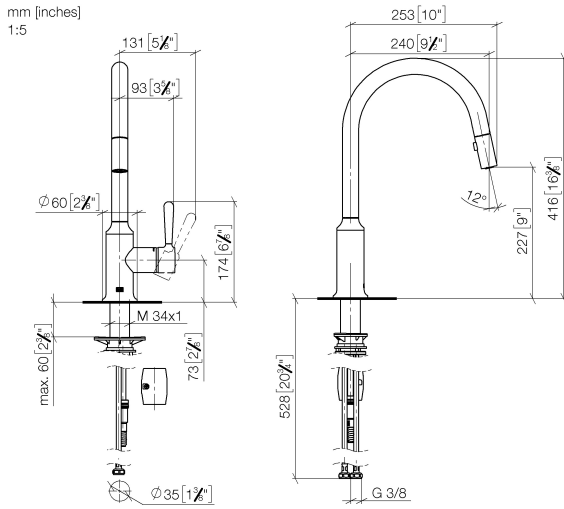

33 870 809

- 240mm projection
- pivotable spout 360°
- Optional swivel limiter available with swivel limiter set 12 823 970 90
- air-enriched flow and spray flow
- 1800 mm metal shower hose
- sprayface with anti-scaling system
- max. flow 8 l/min at 3 bar flow pressure
- lead-free
- This product can help a building meet the requirements of Green Building Rating Systems, e.g. LEED®, BREEAM®, DGNB

Recommended miscellaneous

Swivel limitation set -

12 823 970 90

Recommended miscellaneous

VAIA Dispenser with rosette -
Brushed Chrome

82 434 809-93

33 870 809

Flow rate chart

Certificates

LGA_28657.

Belgaqua_24-005-
27_3.

33 870 809

Spare parts list

No.	Item Number	Name	Quantity used	Delivery time
1	90 28 22 397 00-93	spout	1	20
2	90 15 05 064 05 90	cartridge	1	2
3	09 14 10 190 90	seal	1	2
4	09 28 30 030-93	cover	1	60
5	90 20 80 052 00-93	handle	1	20
6	04 28 20 067 00 90	pipe	1	2
7	90 24 03 253 00 90	adaptor	1	2
8	04 30 02 120 00-85	hose	1	30
9	04 21 50 010 00 90	accessories	1	2
10	04 30 04 101 00 90	hose	2	2
11	04 30 11 040 00 90	fixing set	1	2
12	90 18 40 317 00-93	shower	1	20