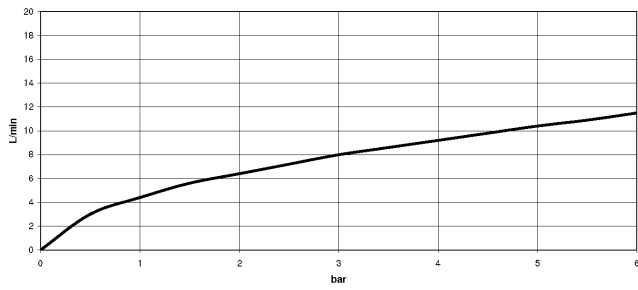

33 870 809

- 240mm projection
- pivotable spout 360°
- Optional swivel limiter available with swivel limiter set 12 823 970 90
- air-enriched flow and spray flow
- 1800 mm metal shower hose
- sprayface with anti-scaling system
- max. flow 8 l/min at 3 bar flow pressure
- lead-free
- This product can help a building meet the requirements of Green Building Rating Systems, e.g. LEED®, BREEAM®, DGNB

Recommended miscellaneous

Swivel limitation set -

12 823 970 90

Recommended miscellaneous

VAIA Dispenser with rosette -
Brushed Chrome

82 434 809-93

33 870 809

Flow rate chart