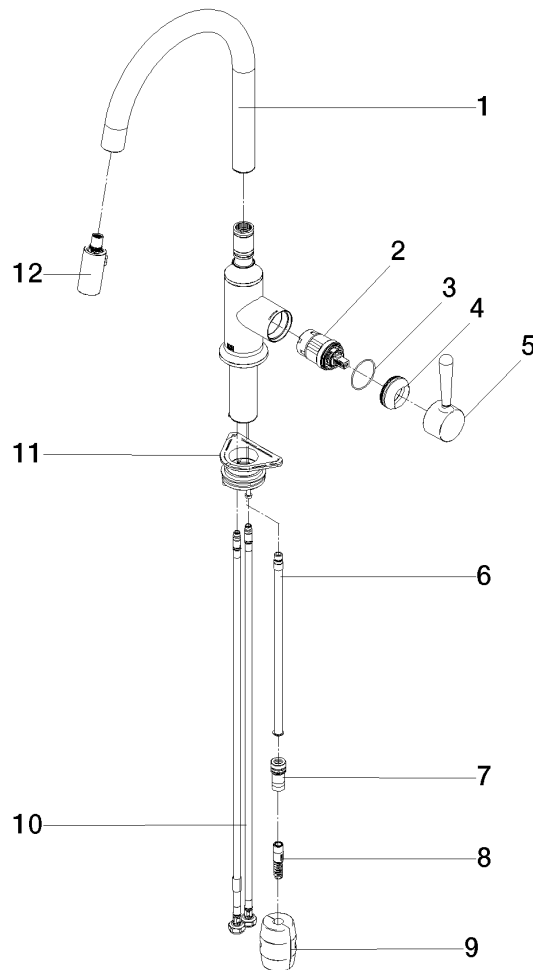

33 870 809

- 240mm projection
- pivotable spout 360°
- Optional swivel limiter available with swivel limiter set 12 823 970 90
- air-enriched flow and spray flow
- 1800 mm metal shower hose
- sprayface with anti-scaling system
- max. flow 8 l/min at 3 bar flow pressure
- lead-free
- This product can help a building meet the requirements of Green Building Rating Systems, e.g. LEED®, BREEAM®, DGNB

Recommended miscellaneous

Swivel limitation set -

12 823 970 90

Recommended miscellaneous

VAIA Dispenser with rosette -
Brushed Chrome

82 434 809-93

33 870 809

Flow rate chart

Certificates

LGA_28657.

Belgaqua_24-005-
27_3.

33 870 809

Spare parts list

No.	Item Number	Name	Quantity used	Delivery time
1	90 28 22 397 00-93	spout	1	20
2	90 15 05 064 05 90	cartridge	1	2
3	09 14 10 190 90	seal	1	2
4	09 28 30 030-93	cover	1	60
5	90 20 80 052 00-93	handle	1	20
6	04 28 20 067 00 90	pipe	1	2
7	90 24 03 253 00 90	adaptor	1	2
8	04 30 02 120 00-85	hose	1	30
9	04 21 50 010 00 90	accessories	1	2
10	04 30 04 101 00 90	hose	2	2
11	04 30 11 040 00 90	fixing set	1	2
12	90 18 40 317 00-93	shower	1	20