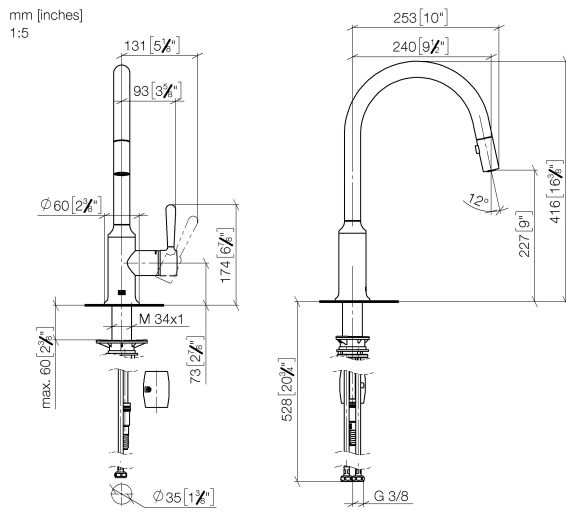

33 870 809

- 240mm projection
- pivotable spout 360°
- Optional swivel limiter available with swivel limiter set 12 823 970 90
- air-enriched flow and spray flow
- 1800 mm metal shower hose
- sprayface with anti-scaling system
- max. flow 8 l/min at 3 bar flow pressure
- lead-free
- This product can help a building meet the requirements of Green Building Rating Systems, e.g. LEED®, BREEAM®, DGNB

Recommended miscellaneous

Swivel limitation set -

12 823 970 90

Recommended miscellaneous

VAIA Dispenser with rosette -  
Brushed Dark Platinum

82 434 809-99

33 870 809

Flow rate chart

Certificates

LGA\_28657.

Belgaqua\_24-005-  
27\_3.

33 870 809

Spare parts list

No.	Item Number	Name	Quantity used	Delivery time
1	90 28 22 397 00-99	spout	1	30
2	90 15 05 064 05 90	cartridge	1	2
3	09 14 10 190 90	seal	1	2
4	09 28 30 030-99	cover	1	30
5	90 20 80 052 00-99	handle	1	30
6	04 28 20 067 00 90	pipe	1	2
7	90 24 03 253 00 90	adaptor	1	2
8	04 30 02 120 00-85	hose	1	30
9	04 21 50 010 00 90	accessories	1	2
10	04 30 04 101 00 90	hose	2	2
11	04 30 11 040 00 90	fixing set	1	2
12	90 18 40 317 00-99	shower	1	30