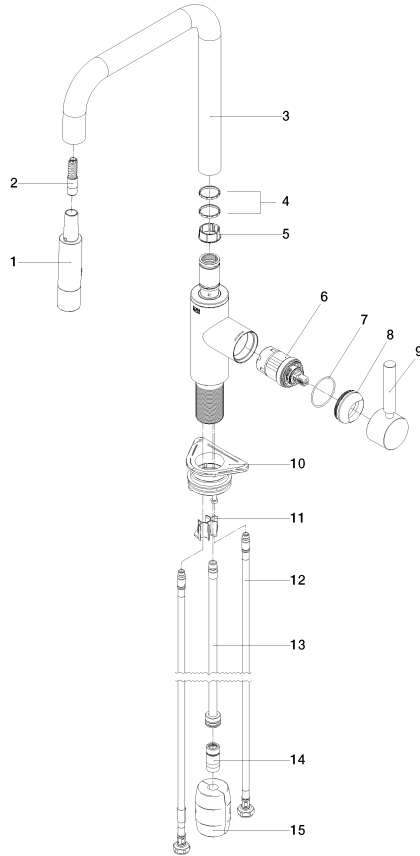

33 870 861

- 240mm projection
- pivotable spout 360°
- Optional swivel limiter available with swivel limiter set 12 823 970 90
- laminar and spray flow
- 1800 mm metal shower hose
- sprayface with anti-scaling system
- max. flow 10.4 l/min at 3 bar flow pressure
- lead-free
- This product can help a building meet the requirements of Green Building Rating Systems, e.g. LEED®, BREEAM®, DGNB

Recommended miscellaneous

Swivel limitation set -

12 823 970 90

Recommended miscellaneous

Strainer waste with control handle - Chrome

10 712 970-00

Recommended miscellaneous

Dispenser without rosette - Chrome

82 424 970-00

33 870 861

Flow rate chart

Certificates

LGA_38641.

Belgaqua_24-005-
27_3.

33 870 861

Spare parts list

No.	Item Number	Name	Quantity used	Delivery time
1	90 12 11 148 00-00	shower	1	10
2	04 30 02 120 00-00	hose	1	10
3	90 28 22 308 00-00	spout	1	-
Spare part can no longer be ordered, please order the replacement item				
4	09 28 10 160 90	ring	2	2
5	09 18 40 186 90	sleeve	1	2
6	90 15 05 064 05 90	cartridge	1	2
7	09 14 10 190 90	seal	1	2
8	09 28 30 030-00	cover	1	10
9	90 20 66 027 00-00	handle	1	10
10	04 30 11 040 00 90	fixing set	1	2
11	09 20 93 056 90	insert	1	2
12	04 30 04 100 00 90	hose	2	2
13	04 28 20 067 00 90	pipe	1	2
14	90 24 03 253 00 90	adaptor	1	2
15	04 21 50 010 00 90	accessories	1	2