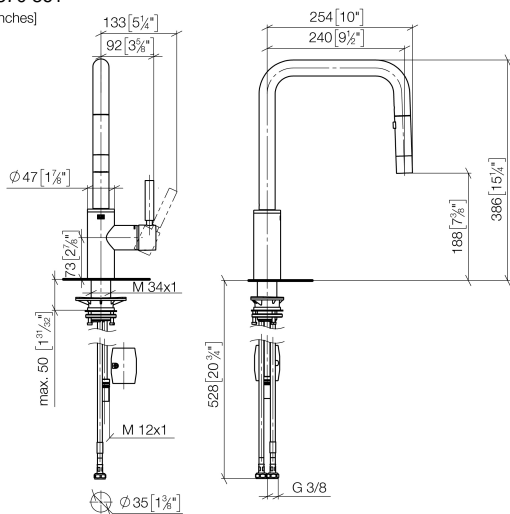

META SQUARE Single-lever mixer Pull-down with spray function - Brushed Platinum

META SQUARE

33 870 861

- 240mm projection
- pivotable spout 360°
- Optional swivel limiter available with swivel limiter set 12 823 970 90
- laminar and spray flow
- 1800 mm metal shower hose
- sprayface with anti-scaling system
- max. flow 10.4 l/min at 3 bar flow pressure
- lead-free
- This product can help a building meet the requirements of Green Building Rating Systems, e.g. LEED®, BREEAM®, DGNB

82 424 970-06

33 870 861

mm [inches]

1:5

Flow rate chart

Certificates

LGA_38641.

Belgaqua_24-005-
27_3.

33 870 861

Spare parts list

No.	Item Number	Name	Quantity used	Delivery time
1	90 12 11 148 00-06	shower	1	10
2	04 30 02 120 00-85	hose	1	30
3	90 28 22 308 00-06	spout	1	-
Spare part can no longer be ordered, please order the replacement item				
4	09 28 10 160 90	ring	2	2
5	09 18 40 186 90	sleeve	1	2
6	90 15 05 064 05 90	cartridge	1	2
7	09 14 10 190 90	seal	1	2
8	09 28 30 030-06	cover	1	10
9	90 20 66 027 00-06	handle	1	10
10	04 30 11 040 00 90	fixing set	1	2
11	09 20 93 056 90	insert	1	2
12	04 30 04 100 00 90	hose	2	2
13	04 28 20 067 00 90	pipe	1	2
14	90 24 03 253 00 90	adaptor	1	2
15	04 21 50 010 00 90	accessories	1	2