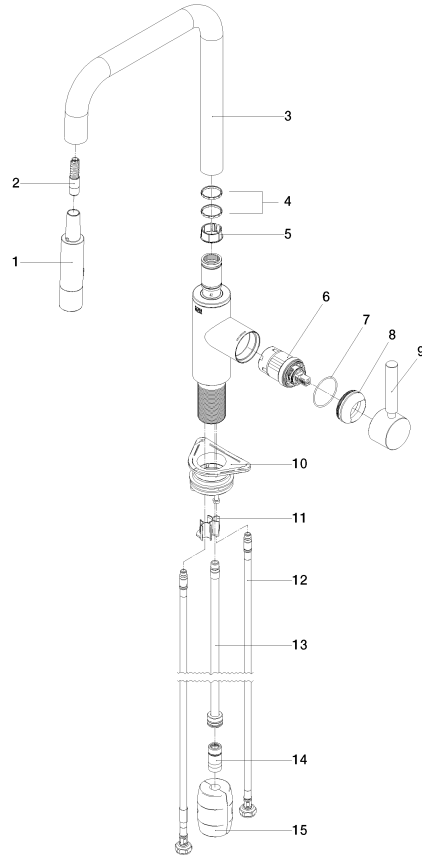

META SQUARE Single-lever mixer Pull-down with spray function - Brushed Platinum

META SQUARE

33 870 861

- 240mm projection
- pivotable spout 360°
- Optional swivel limiter available with swivel limiter set 12 823 970 90
- laminar and spray flow
- 1800 mm metal shower hose
- sprayface with anti-scaling system
- max. flow 10.4 l/min at 3 bar flow pressure
- lead-free
- This product can help a building meet the requirements of Green Building Rating Systems, e.g. LEED®, BREEAM®, DGNB

Recommended miscellaneous

Swivel limitation set -

12 823 970 90

Recommended miscellaneous

Strainer waste with control handle - Brushed Platinum

10 712 970-06

Recommended miscellaneous

Dispenser without rosette - Brushed Platinum

82 424 970-06

33 870 861

mm [inches]

1:5

Flow rate chart

Certificates

LGA_38641.

Belgaqua_24-005-
27_3.

33 870 861

Spare parts list

No.	Item Number	Name	Quantity used	Delivery time
1	90 12 11 148 00-06	shower	1	10
2	04 30 02 120 00-85	hose	1	30
3	90 28 22 308 00-06	spout	1	-
Spare part can no longer be ordered, please order the replacement item				
4	09 28 10 160 90	ring	2	2
5	09 18 40 186 90	sleeve	1	2
6	90 15 05 064 05 90	cartridge	1	2
7	09 14 10 190 90	seal	1	2
8	09 28 30 030-06	cover	1	10
9	90 20 66 027 00-06	handle	1	10
10	04 30 11 040 00 90	fixing set	1	2
11	09 20 93 056 90	insert	1	2
12	04 30 04 100 00 90	hose	2	2
13	04 28 20 067 00 90	pipe	1	2
14	90 24 03 253 00 90	adaptor	1	2
15	04 21 50 010 00 90	accessories	1	2