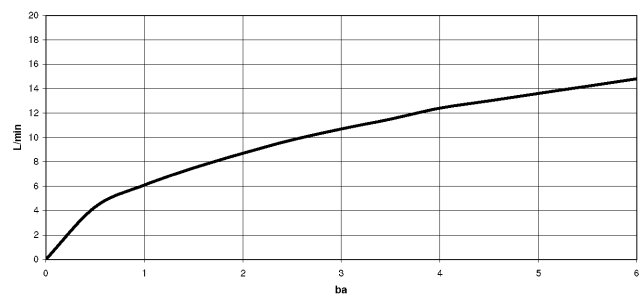

META SQUARE Single-lever mixer Pull-down with spray function - Brushed Platinum

META SQUARE

33 870 861

- 240mm projection
- pivotable spout 360°
- Optional swivel limiter available with swivel limiter set 12 823 970 90
- laminar and spray flow
- 1800 mm metal shower hose
- sprayface with anti-scaling system
- max. flow 10.4 l/min at 3 bar flow pressure
- lead-free
- This product can help a building meet the requirements of Green Building Rating Systems, e.g. LEED®, BREEAM®, DGNB

82 424 970-06

33 870 861

mm [inches]

1:5

Flow rate chart

Certificates

LGA_38641.

Belgaqua_24-005-
27_3.