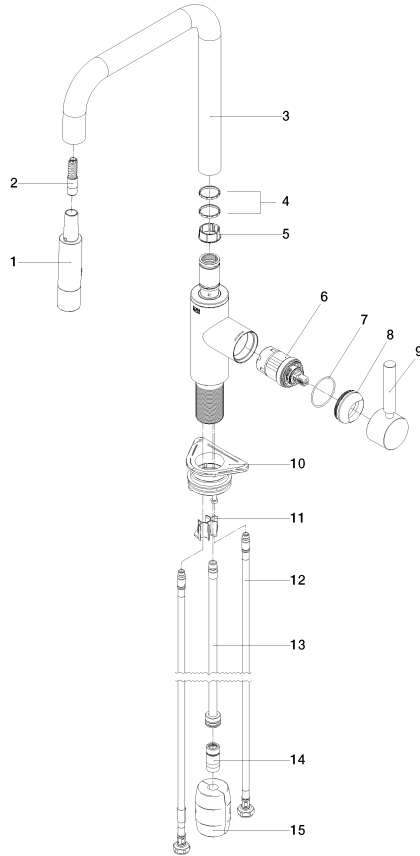

META SQUARE Single-lever mixer Pull-down with spray function - Durabronss (23kt Gold)

META SQUARE

33 870 861

- 240mm projection
- pivotable spout 360°
- Optional swivel limiter available with swivel limiter set 12 823 970 90
- laminar and spray flow
- 1800 mm metal shower hose
- sprayface with anti-scaling system
- max. flow 10.4 l/min at 3 bar flow pressure
- lead-free
- This product can help a building meet the requirements of Green Building Rating Systems, e.g. LEED®, BREEAM®, DGNB

10 712 970-09

33 870 861

mm [inches]

1:5

Flow rate chart

Certificates

LGA_38641.

Belgaqua_24-005-
27_3.

33 870 861

Spare parts list

No.	Item Number	Name	Quantity used	Delivery time
1	90 12 11 148 00-09	shower	1	-
Spare part can no longer be ordered, please order the replacement item				
2	04 30 02 120 00-85	hose	1	30
3	90 28 22 308 00-09	spout	1	-
Spare part can no longer be ordered, please order the replacement item				
4	09 28 10 160 90	ring	2	2
5	09 18 40 186 90	sleeve	1	2
6	90 15 05 064 05 90	cartridge	1	2
7	09 14 10 190 90	seal	1	2
8	09 28 30 030-09	cover	1	40
9	90 20 66 027 00-09	handle	1	40
10	04 30 11 040 00 90	fixing set	1	2
11	09 20 93 056 90	insert	1	2
12	04 30 04 100 00 90	hose	2	2
13	04 28 20 067 00 90	pipe	1	2
14	90 24 03 253 00 90	adaptor	1	2
15	04 21 50 010 00 90	accessories	1	2