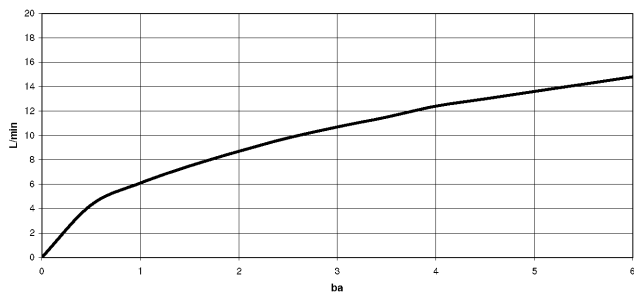

META SQUARE Single-lever mixer Pull-down with spray function - Durabronss (23kt Gold)

META SQUARE

33 870 861

- 240mm projection
- pivotable spout 360°
- Optional swivel limiter available with swivel limiter set 12 823 970 90
- laminar and spray flow
- 1800 mm metal shower hose
- sprayface with anti-scaling system
- max. flow 10.4 l/min at 3 bar flow pressure
- lead-free
- This product can help a building meet the requirements of Green Building Rating Systems, e.g. LEED®, BREEAM®, DGNB

10 712 970-09

33 870 861

mm [inches]

1:5

Flow rate chart

Certificates

LGA_38641.

Belgaqua_24-005-
27_3.