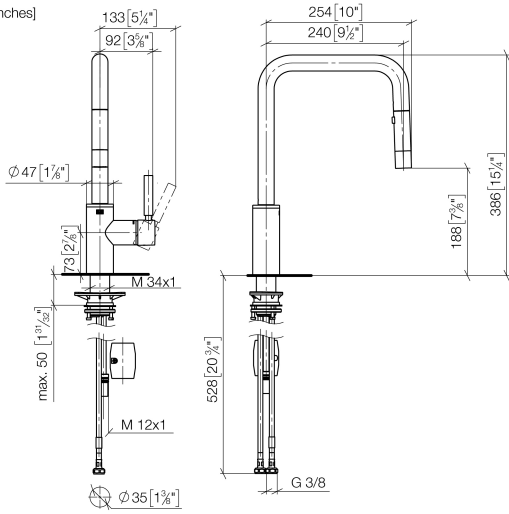

META SQUARE Single-lever mixer Pull-down with spray function - Dark Chrome

META SQUARE

33 870 861

- 240mm projection
- pivotable spout 360°
- Optional swivel limiter available with swivel limiter set 12 823 970 90
- laminar and spray flow
- 1800 mm metal shower hose
- sprayface with anti-scaling system
- max. flow 10.4 l/min at 3 bar flow pressure
- lead-free
- This product can help a building meet the requirements of Green Building Rating Systems, e.g. LEED®, BREEAM®, DGNB

Recommended miscellaneous

Swivel limitation set -

12 823 970 90

Recommended miscellaneous

Strainer waste with control handle - Dark Chrome

10 712 970-19

Recommended miscellaneous

Dispenser without rosette - Dark Chrome

82 424 970-19

33 870 861

mm [inches]

1:5

Flow rate chart

Certificates

LGA_38641.

Belgaqua_24-005-27_3.

33 870 861

Spare parts list

No.	Item Number	Name	Quantity used	Delivery time
1	90 12 11 148 00-19	shower	1	-
Spare part can no longer be ordered, please order the replacement item				
2	04 30 02 120 00-85	hose	1	30
3	90 28 22 308 00-19	spout	1	-
Spare part can no longer be ordered, please order the replacement item				
4	09 28 10 160 90	ring	2	2
5	09 18 40 186 90	sleeve	1	2
6	90 15 05 064 05 90	cartridge	1	2
7	09 14 10 190 90	seal	1	2
8	09 28 30 030-19	cover	1	60
9	90 20 66 027 00-19	handle	1	20
10	04 30 11 040 00 90	fixing set	1	2
11	09 20 93 056 90	insert	1	2
12	04 30 04 100 00 90	hose	2	2
13	04 28 20 067 00 90	pipe	1	2
14	90 24 03 253 00 90	adaptor	1	2
15	04 21 50 010 00 90	accessories	1	2