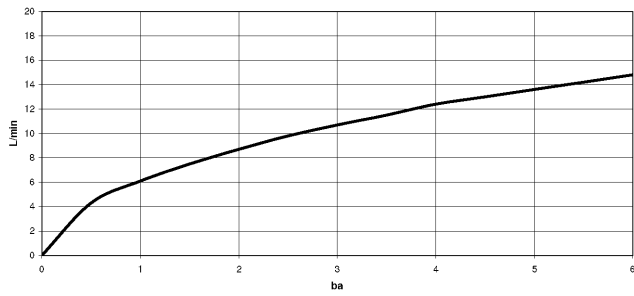

Flow rate chart

Certificates

LGA_38641.

Belgaqua_24-005-27_3.