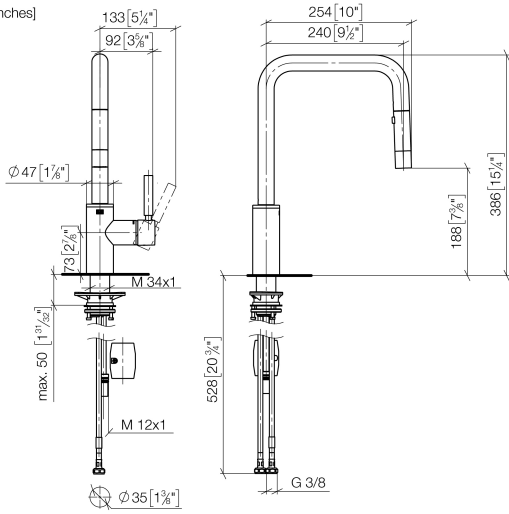

META SQUARE Single-lever mixer Pull-down with spray function - Brushed Durabron (23kt Gold)

META SQUARE

33 870 861

- 240mm projection
- pivotable spout 360°
- Optional swivel limiter available with swivel limiter set 12 823 970 90
- laminar and spray flow
- 1800 mm metal shower hose
- sprayface with anti-scaling system
- max. flow 10.4 l/min at 3 bar flow pressure
- lead-free
- This product can help a building meet the requirements of Green Building Rating Systems, e.g. LEED®, BREEAM®, DGNB

Recommended miscellaneous

	Dispenser without rosette - Brushed Durabron (23kt Gold)	82 424 970-28
--	---	---------------

33 870 861

mm [inches]

1:5

Flow rate chart

Certificates

LGA_38641.

Belgaqua_24-005-27_3.

33 870 861

Spare parts list

No.	Item Number	Name	Quantity used	Delivery time
1	90 12 11 148 00-28	shower	1	20
2	04 30 02 120 00-85	hose	1	30
3	90 28 22 308 00-28	spout	1	-
Spare part can no longer be ordered, please order the replacement item				
4	09 28 10 160 90	ring	2	2
5	09 18 40 186 90	sleeve	1	2
6	90 15 05 064 05 90	cartridge	1	2
7	09 14 10 190 90	seal	1	2
8	09 28 30 030-28	cover	1	20
9	90 20 66 027 00-28	handle	1	20
10	04 30 11 040 00 90	fixing set	1	2
11	09 20 93 056 90	insert	1	2
12	04 30 04 100 00 90	hose	2	2
13	04 28 20 067 00 90	pipe	1	2
14	90 24 03 253 00 90	adaptor	1	2
15	04 21 50 010 00 90	accessories	1	2