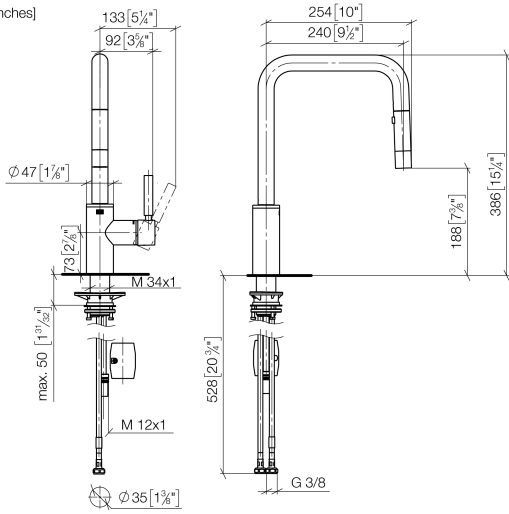

META SQUARE Single-lever mixer Pull-down with spray function - Brushed Champagne (22kt Gold)

META SQUARE

33 870 861

- 240mm projection
- pivotable spout 360°
- Optional swivel limiter available with swivel limiter set 12 823 970 90
- laminar and spray flow
- 1800 mm metal shower hose
- sprayface with anti-scaling system
- max. flow 10.4 l/min at 3 bar flow pressure
- lead-free
- This product can help a building meet the requirements of Green Building Rating Systems, e.g. LEED®, BREEAM®, DGNB

33 870 861

mm [inches]

1:5

Flow rate chart

Certificates

LGA_38641.

Belgaqua_24-005-
27_3.

33 870 861

Spare parts list

No.	Item Number	Name	Quantity used	Delivery time
1	90 12 11 148 00-46	shower	1	-
Spare part can no longer be ordered, please order the replacement item				
2	04 30 02 120 00-85	hose	1	30
3	90 28 22 308 00-46	spout	1	-
Spare part can no longer be ordered, please order the replacement item				
4	09 28 10 160 90	ring	2	2
5	09 18 40 186 90	sleeve	1	2
6	90 15 05 064 05 90	cartridge	1	2
7	09 14 10 190 90	seal	1	2
8	09 28 30 030-46	cover	1	60
9	90 20 66 027 00-46	handle	1	30
10	04 30 11 040 00 90	fixing set	1	2
11	09 20 93 056 90	insert	1	2
12	04 30 04 100 00 90	hose	2	2
13	04 28 20 067 00 90	pipe	1	2
14	90 24 03 253 00 90	adaptor	1	2
15	04 21 50 010 00 90	accessories	1	2