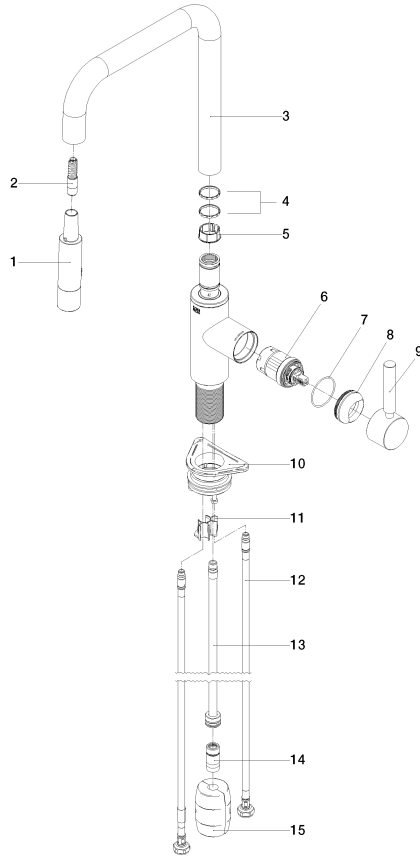

META SQUARE Single-lever mixer Pull-down with spray function - Brushed Champagne (22kt Gold)

META SQUARE

33 870 861

- 240mm projection
- pivotable spout 360°
- Optional swivel limiter available with swivel limiter set 12 823 970 90
- laminar and spray flow
- 1800 mm metal shower hose
- sprayface with anti-scaling system
- max. flow 10.4 l/min at 3 bar flow pressure
- lead-free
- This product can help a building meet the requirements of Green Building Rating Systems, e.g. LEED®, BREEAM®, DGNB

Recommended miscellaneous

Swivel limitation set - 12 823 970 90

Recommended miscellaneous

**Dispenser without rosette -
Brushed Champagne (22kt Gold)** 82 424 970-46

Recommended miscellaneous

**Strainer waste with control handle
- Brushed Champagne (22kt Gold)** 10 712 970-46

33 870 861

mm [inches]

1:5

Flow rate chart

Certificates

LGA_38641.

Belgaqua_24-005-
27_3.

33 870 861

Spare parts list

No.	Item Number	Name	Quantity used	Delivery time
1	90 12 11 148 00-46	shower	1	-
Spare part can no longer be ordered, please order the replacement item				
2	04 30 02 120 00-85	hose	1	30
3	90 28 22 308 00-46	spout	1	-
Spare part can no longer be ordered, please order the replacement item				
4	09 28 10 160 90	ring	2	2
5	09 18 40 186 90	sleeve	1	2
6	90 15 05 064 05 90	cartridge	1	2
7	09 14 10 190 90	seal	1	2
8	09 28 30 030-46	cover	1	60
9	90 20 66 027 00-46	handle	1	30
10	04 30 11 040 00 90	fixing set	1	2
11	09 20 93 056 90	insert	1	2
12	04 30 04 100 00 90	hose	2	2
13	04 28 20 067 00 90	pipe	1	2
14	90 24 03 253 00 90	adaptor	1	2
15	04 21 50 010 00 90	accessories	1	2