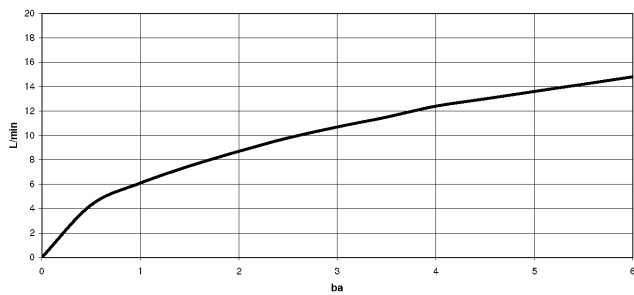

META SQUARE Single-lever mixer Pull-down with spray function - Brushed Champagne (22kt Gold)

META SQUARE

33 870 861

- 240mm projection
- pivotable spout 360°
- Optional swivel limiter available with swivel limiter set 12 823 970 90
- laminar and spray flow
- 1800 mm metal shower hose
- sprayface with anti-scaling system
- max. flow 10.4 l/min at 3 bar flow pressure
- lead-free
- This product can help a building meet the requirements of Green Building Rating Systems, e.g. LEED®, BREEAM®, DGNB

33 870 861

mm [inches]

1:5

Flow rate chart

Certificates

LGA_38641.

Belgaqua_24-005-
27_3.

33 870 861