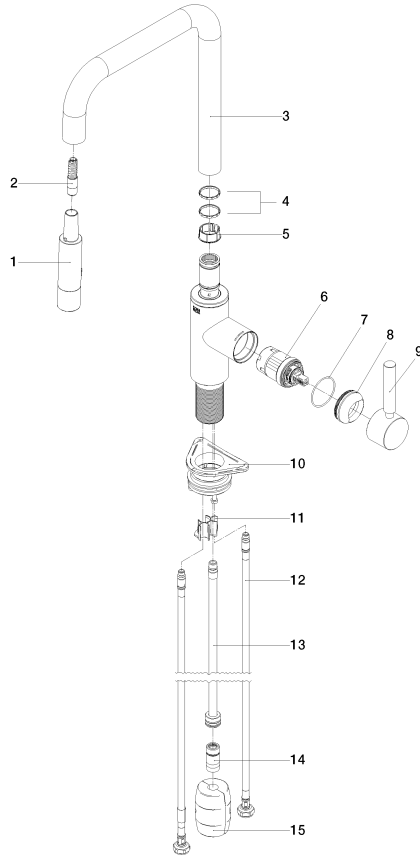

**META SQUARE Single-lever mixer Pull-down with spray function - Champagne (22kt Gold) META SQUARE**

33 870 861

- 240mm projection
- pivotable spout 360°
- Optional swivel limiter available with swivel limiter set 12 823 970 90
- laminar and spray flow
- 1800 mm metal shower hose
- sprayface with anti-scaling system
- max. flow 10.4 l/min at 3 bar flow pressure
- lead-free
- This product can help a building meet the requirements of Green Building Rating Systems, e.g. LEED®, BREEAM®, DGNB

**Recommended miscellaneous**

**Swivel limitation set -**

12 823 970 90

**Recommended miscellaneous**

**Dispenser without rosette - Champagne (22kt Gold)**

82 424 970-47

**Recommended miscellaneous**

**Strainer waste with control handle - Champagne (22kt Gold)**

10 712 970-47

**META SQUARE Single-lever mixer Pull-down with spray function - Champagne META SQUARE (22kt Gold)**

33 870 861

mm [inches]

1:5

**Flow rate chart**

**Certificates**

LGA\_38641.

Belgaqua\_24-005-27\_3.

33 870 861

**Spare parts list**

No.	Item Number	Name	Quantity used	Delivery time
1	90 12 11 148 00-47	shower	1	-
Spare part can no longer be ordered, please order the replacement item				
2	04 30 02 120 00-85	hose	1	30
3	90 28 22 308 00-47	spout	1	-
Spare part can no longer be ordered, please order the replacement item				
4	09 28 10 160 90	ring	2	2
5	09 18 40 186 90	sleeve	1	2
6	90 15 05 064 05 90	cartridge	1	2
7	09 14 10 190 90	seal	1	2
8	09 28 30 030-47	cover	1	60
9	90 20 66 027 00-47	handle	1	30
10	04 30 11 040 00 90	fixing set	1	2
11	09 20 93 056 90	insert	1	2
12	04 30 04 100 00 90	hose	2	2
13	04 28 20 067 00 90	pipe	1	2
14	90 24 03 253 00 90	adaptor	1	2
15	04 21 50 010 00 90	accessories	1	2