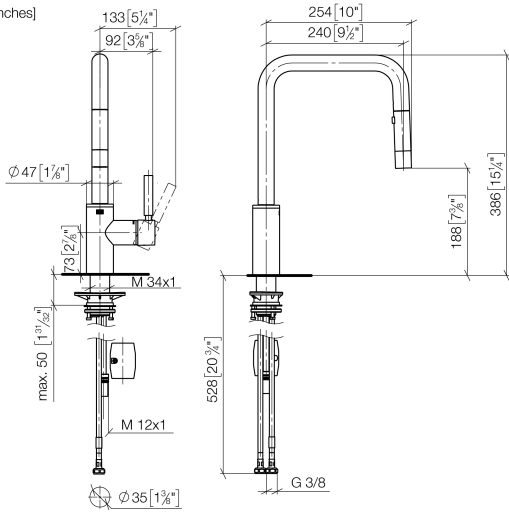

**META SQUARE Single-lever mixer Pull-down with spray function - Champagne (22kt Gold) META SQUARE**

33 870 861

- 240mm projection
- pivotable spout 360°
- Optional swivel limiter available with swivel limiter set 12 823 970 90
- laminar and spray flow
- 1800 mm metal shower hose
- sprayface with anti-scaling system
- max. flow 10.4 l/min at 3 bar flow pressure
- lead-free
- This product can help a building meet the requirements of Green Building Rating Systems, e.g. LEED®, BREEAM®, DGNB

10 712 970-47

**META SQUARE Single-lever mixer Pull-down with spray function - Champagne META SQUARE (22kt Gold)**

33 870 861

mm [inches]

1:5

**Flow rate chart**

**Certificates**

LGA\_38641.

Belgaqua\_24-005-27\_3.

33 870 861

**Spare parts list**

No.	Item Number	Name	Quantity used	Delivery time
1	90 12 11 148 00-47	shower	1	-
Spare part can no longer be ordered, please order the replacement item				
2	04 30 02 120 00-85	hose	1	30
3	90 28 22 308 00-47	spout	1	-
Spare part can no longer be ordered, please order the replacement item				
4	09 28 10 160 90	ring	2	2
5	09 18 40 186 90	sleeve	1	2
6	90 15 05 064 05 90	cartridge	1	2
7	09 14 10 190 90	seal	1	2
8	09 28 30 030-47	cover	1	60
9	90 20 66 027 00-47	handle	1	30
10	04 30 11 040 00 90	fixing set	1	2
11	09 20 93 056 90	insert	1	2
12	04 30 04 100 00 90	hose	2	2
13	04 28 20 067 00 90	pipe	1	2
14	90 24 03 253 00 90	adaptor	1	2
15	04 21 50 010 00 90	accessories	1	2