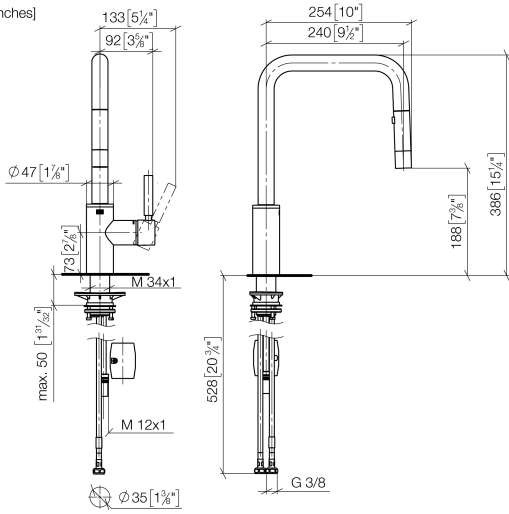

**META SQUARE Single-lever mixer Pull-down with spray function - Brushed Chrome**

META SQUARE

33 870 861

- 240mm projection
- pivotable spout 360°
- Optional swivel limiter available with swivel limiter set 12 823 970 90
- laminar and spray flow
- 1800 mm metal shower hose
- sprayface with anti-scaling system
- max. flow 10.4 l/min at 3 bar flow pressure
- lead-free
- This product can help a building meet the requirements of Green Building Rating Systems, e.g. LEED®, BREEAM®, DGNB

**Recommended miscellaneous**

**Swivel limitation set -**

12 823 970 90

**Recommended miscellaneous**

**Strainer waste with control handle - Brushed Chrome**

10 712 970-93

**Recommended miscellaneous**

**Dispenser without rosette - Brushed Chrome**

82 424 970-93

33 870 861

mm [inches]

1:5

**Flow rate chart**

**Certificates**

LGA\_38641.

Belgaqua\_24-005-27\_3.

33 870 861

**Spare parts list**

No.	Item Number	Name	Quantity used	Delivery time
1	90 12 11 148 00-93	shower	1	20
2	04 30 02 120 00-85	hose	1	30
3	90 28 22 308 00-93	spout	1	-
Spare part can no longer be ordered, please order the replacement item				
4	09 28 10 160 90	ring	2	2
5	09 18 40 186 90	sleeve	1	2
6	90 15 05 064 05 90	cartridge	1	2
7	09 14 10 190 90	seal	1	2
8	09 28 30 030-93	cover	1	60
9	90 20 66 027 00-93	handle	1	20
10	04 30 11 040 00 90	fixing set	1	2
11	09 20 93 056 90	insert	1	2
12	04 30 04 100 00 90	hose	2	2
13	04 28 20 067 00 90	pipe	1	2
14	90 24 03 253 00 90	adaptor	1	2
15	04 21 50 010 00 90	accessories	1	2