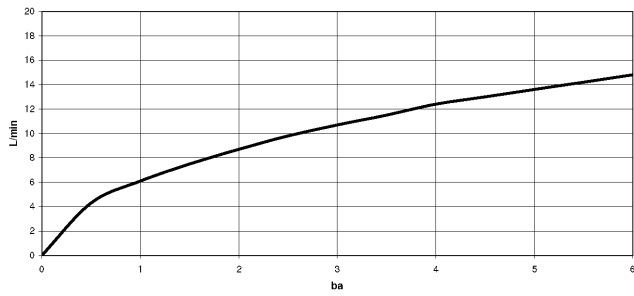

**META SQUARE Single-lever mixer Pull-down with spray function - Brushed Chrome**

META SQUARE

33 870 861

- 240mm projection
- pivotable spout 360°
- Optional swivel limiter available with swivel limiter set 12 823 970 90
- laminar and spray flow
- 1800 mm metal shower hose
- sprayface with anti-scaling system
- max. flow 10.4 l/min at 3 bar flow pressure
- lead-free
- This product can help a building meet the requirements of Green Building Rating Systems, e.g. LEED®, BREEAM®, DGNB

82 424 970-93

33 870 861

mm [inches]

1:5

**Flow rate chart**

**Certificates**

LGA\_38641.

Belgaqua\_24-005-27\_3.