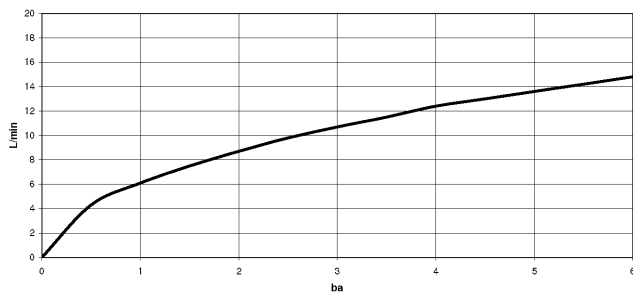

**META SQUARE Single-lever mixer Pull-down with spray function - Brushed Dark Platinum**

META SQUARE

33 870 861

- 240mm projection
- pivotable spout 360°
- Optional swivel limiter available with swivel limiter set 12 823 970 90
- laminar and spray flow
- 1800 mm metal shower hose
- sprayface with anti-scaling system
- max. flow 10.4 l/min at 3 bar flow pressure
- lead-free
- This product can help a building meet the requirements of Green Building Rating Systems, e.g. LEED®, BREEAM®, DGNB

**Dispenser without rosette - Brushed Dark Platinum**

82 424 970-99

33 870 861

mm [inches]

1:5

**Flow rate chart**

**Certificates**

LGA\_38641.