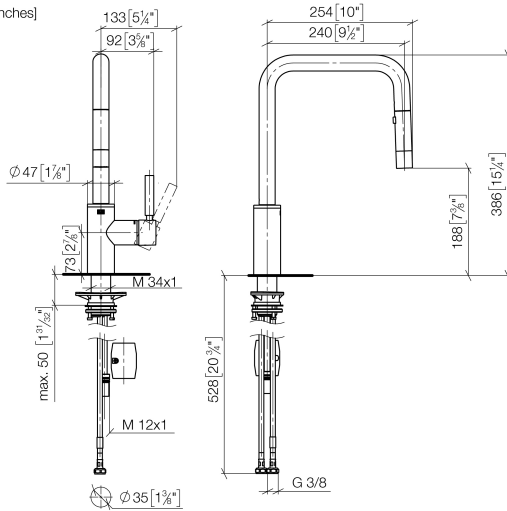

**META SQUARE Single-lever mixer Pull-down with spray function - Brushed Dark Platinum**

META SQUARE

33 870 861

- 240mm projection
- pivotable spout 360°
- Optional swivel limiter available with swivel limiter set 12 823 970 90
- laminar and spray flow
- 1800 mm metal shower hose
- sprayface with anti-scaling system
- max. flow 10.4 l/min at 3 bar flow pressure
- lead-free
- This product can help a building meet the requirements of Green Building Rating Systems, e.g. LEED®, BREEAM®, DGNB

**Dispenser without rosette - Brushed Dark Platinum**

82 424 970-99

33 870 861

mm [inches]

1:5

**Flow rate chart**

**Certificates**

LGA\_38641.

Belgaqua\_24-005-  
27\_3.

33 870 861

**Spare parts list**

No.	Item Number	Name	Quantity used	Delivery time
1	90 12 11 148 00-99	shower	1	30
2	04 30 02 120 00-85	hose	1	30
3	90 28 22 308 00-99	spout	1	-
Spare part can no longer be ordered, please order the replacement item				
4	09 28 10 160 90	ring	2	2
5	09 18 40 186 90	sleeve	1	2
6	90 15 05 064 05 90	cartridge	1	2
7	09 14 10 190 90	seal	1	2
8	09 28 30 030-99	cover	1	30
9	90 20 66 027 00-99	handle	1	30
10	04 30 11 040 00 90	fixing set	1	2
11	09 20 93 056 90	insert	1	2
12	04 30 04 100 00 90	hose	2	2
13	04 28 20 067 00 90	pipe	1	2
14	90 24 03 253 00 90	adaptor	1	2
15	04 21 50 010 00 90	accessories	1	2