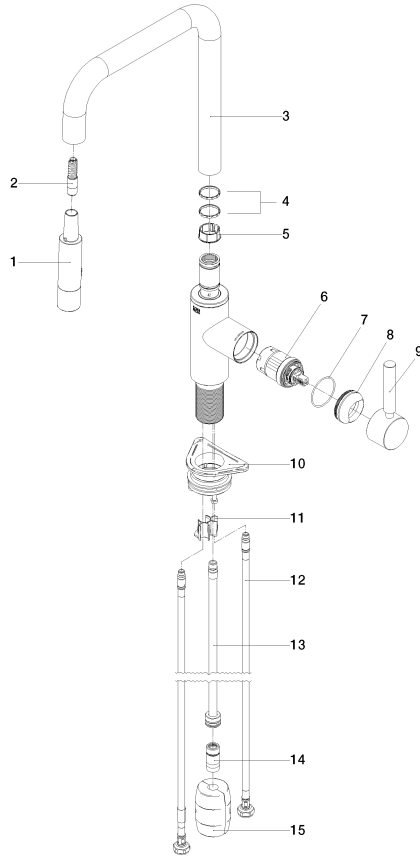

**META SQUARE Single-lever mixer Pull-down with spray function - Brushed Dark Platinum**

META SQUARE

33 870 861

- 240mm projection
- pivotable spout 360°
- Optional swivel limiter available with swivel limiter set 12 823 970 90
- laminar and spray flow
- 1800 mm metal shower hose
- sprayface with anti-scaling system
- max. flow 10.4 l/min at 3 bar flow pressure
- lead-free
- This product can help a building meet the requirements of Green Building Rating Systems, e.g. LEED®, BREEAM®, DGNB

**Recommended miscellaneous**

**Swivel limitation set -**

12 823 970 90

**Recommended miscellaneous**

**Strainer waste with control handle - Brushed Dark Platinum**

10 712 970-99

**Recommended miscellaneous**

**Dispenser without rosette - Brushed Dark Platinum**

82 424 970-99

33 870 861

mm [inches]

1:5

**Flow rate chart**

**Certificates**

LGA\_38641.

Belgaqua\_24-005-  
27\_3.

33 870 861

**Spare parts list**

No.	Item Number	Name	Quantity used	Delivery time
1	90 12 11 148 00-99	shower	1	30
2	04 30 02 120 00-85	hose	1	30
3	90 28 22 308 00-99	spout	1	-
Spare part can no longer be ordered, please order the replacement item				
4	09 28 10 160 90	ring	2	2
5	09 18 40 186 90	sleeve	1	2
6	90 15 05 064 05 90	cartridge	1	2
7	09 14 10 190 90	seal	1	2
8	09 28 30 030-99	cover	1	30
9	90 20 66 027 00-99	handle	1	30
10	04 30 11 040 00 90	fixing set	1	2
11	09 20 93 056 90	insert	1	2
12	04 30 04 100 00 90	hose	2	2
13	04 28 20 067 00 90	pipe	1	2
14	90 24 03 253 00 90	adaptor	1	2
15	04 21 50 010 00 90	accessories	1	2