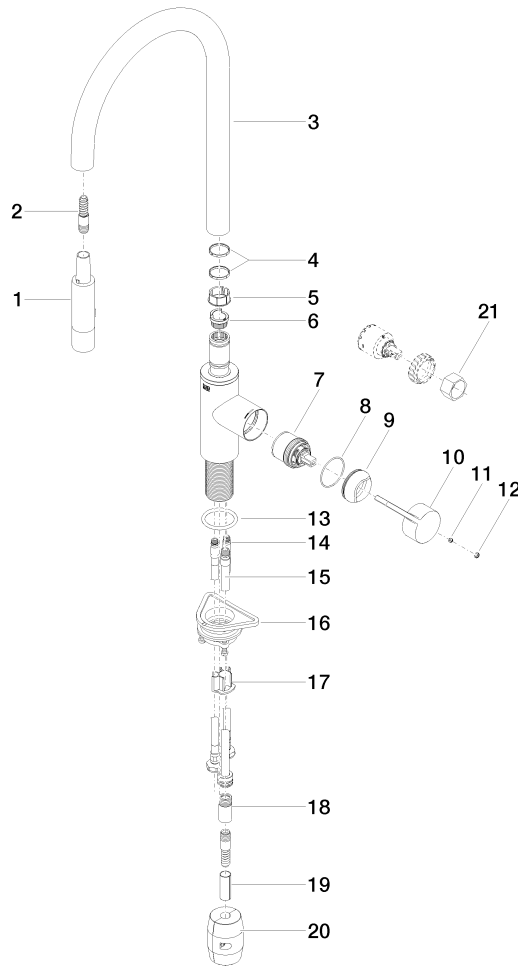

TARA ULTRA Single-lever mixer Pull-down with spray function - Brushed Platinum

TARA ULTRA

33 870 875

- 240mm projection
- pivotable spout 360°
- Optional swivel limiter available with swivel limiter set 12 823 970 90
- laminar and spray flow
- height of mixer 500 mm
- height up to laminar flow regulator 240 mm
- hole diameter 35 mm
- 1800 mm metal shower hose
- sprayface with anti-scaling system
- max. flow 10.4 l/min at 3 bar flow pressure
- lead-free
- This product can help a building meet the requirements of Green Building Rating Systems, e.g. LEED®, BREEAM®, DGNB

Recommended miscellaneous

Swivel limitation set -

12 823 970 90

Recommended miscellaneous

Strainer waste with control handle - Brushed Platinum

10 712 970-06

Recommended miscellaneous

Dispenser without rosette - Brushed Platinum

82 424 970-06

33 870 875
mm [inches]

Flow rate chart

Certificates

Belgaqua_21-027- LGA_28657. GDV_0400314.
27_3.

33 870 875

Spare parts list

No.	Item Number	Name	Quantity used	Delivery time
1	90 12 11 148 00-06	shower	1	10
2	04 30 02 120 00-85	hose	1	30
3	90 28 22 304 00-06	spout	1	10
4	09 28 10 160 90	ring	2	2
5	09 18 40 186 90	sleeve	1	2
6	09 30 11 203 90	ring	1	2
7	90 15 05 064 05 90	cartridge	1	2
8	09 14 10 190 90	seal	1	2
9	09 28 30 030-06	cover	1	10
10	09 20 87 020-06	handle	1	10
11	90 31 11 063 00 90	pin	1	2
12	90 31 20 087 00-06	plug	1	10
13	09 14 10 036 90	seal	1	2
14	04 30 04 101 00 90	hose	2	2
15	04 28 20 067 00 90	pipe	1	2
16	04 30 11 040 00 90	fixing set	1	2
17	09 20 93 056 90	insert	1	2
18	90 24 03 253 00 90	adaptor	1	2
19	09 30 03 038 90	hose	1	2
20	04 21 50 010 00 90	accessories	1	2
21	90 30 09 031 00 90	key	1	2