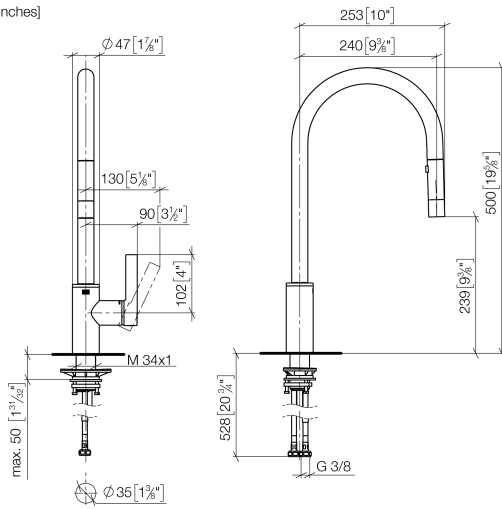

TARA ULTRA Single-lever mixer Pull-down with spray function - Brushed Platinum

TARA ULTRA

33 870 875

- 240mm projection
- pivotable spout 360°
- Optional swivel limiter available with swivel limiter set 12 823 970 90
- laminar and spray flow
- height of mixer 500 mm
- height up to laminar flow regulator 240 mm
- hole diameter 35 mm
- 1800 mm metal shower hose
- sprayface with anti-scaling system
- max. flow 10.4 l/min at 3 bar flow pressure
- lead-free
- This product can help a building meet the requirements of Green Building Rating Systems, e.g. LEED®, BREEAM®, DGNB

Recommended miscellaneous

Swivel limitation set -

12 823 970 90

Recommended miscellaneous

Strainer waste with control handle - Brushed Platinum

10 712 970-06

Recommended miscellaneous

Dispenser without rosette - Brushed Platinum

82 424 970-06

33 870 875
mm [inches]

Flow rate chart

Certificates

Belgaqua_21-027- LGA_28657. GDV_0400314.
27_3.

33 870 875

Spare parts list

No.	Item Number	Name	Quantity used	Delivery time
1	90 12 11 148 00-06	shower	1	10
2	04 30 02 120 00-85	hose	1	30
3	90 28 22 304 00-06	spout	1	10
4	09 28 10 160 90	ring	2	2
5	09 18 40 186 90	sleeve	1	2
6	09 30 11 203 90	ring	1	2
7	90 15 05 064 05 90	cartridge	1	2
8	09 14 10 190 90	seal	1	2
9	09 28 30 030-06	cover	1	10
10	09 20 87 020-06	handle	1	10
11	90 31 11 063 00 90	pin	1	2
12	90 31 20 087 00-06	plug	1	10
13	09 14 10 036 90	seal	1	2
14	04 30 04 101 00 90	hose	2	2
15	04 28 20 067 00 90	pipe	1	2
16	04 30 11 040 00 90	fixing set	1	2
17	09 20 93 056 90	insert	1	2
18	90 24 03 253 00 90	adaptor	1	2
19	09 30 03 038 90	hose	1	2
20	04 21 50 010 00 90	accessories	1	2
21	90 30 09 031 00 90	key	1	2