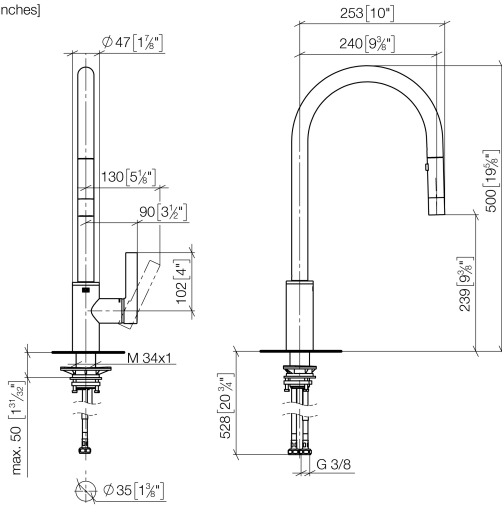

33 870 875

- 240mm projection
- pivotable spout 360°
- Optional swivel limiter available with swivel limiter set 12 823 970 90
- laminar and spray flow
- height of mixer 500 mm
- height up to laminar flow regulator 240 mm
- hole diameter 35 mm
- 1800 mm metal shower hose
- sprayface with anti-scaling system
- max. flow 10.4 l/min at 3 bar flow pressure
- lead-free
- This product can help a building meet the requirements of Green Building Rating Systems, e.g. LEED®, BREEAM®, DGNB

Recommended miscellaneous

Swivel limitation set -

12 823 970 90

Recommended miscellaneous

Strainer waste with control handle - Platinum 10 712 970-08

Recommended miscellaneous

Dispenser without rosette - Platinum

82 424 970-08

33 870 875

mm [inches]

Flow rate chart

Certificates

Belgaqua_21-027- 27_3. LGA_28657. GDV_0400314.

33 870 875

Spare parts list

No.	Item Number	Name	Quantity used	Delivery time
1	90 12 11 148 00-08	shower	1	40
2	04 30 02 120 00-85	hose	1	30
3	90 28 22 304 00-08	spout	1	40
4	09 28 10 160 90	ring	2	2
5	09 18 40 186 90	sleeve	1	2
6	09 30 11 203 90	ring	1	2
7	90 15 05 064 05 90	cartridge	1	2
8	09 14 10 190 90	seal	1	2
9	09 28 30 030-08	cover	1	40
10	09 20 87 020-08	handle	1	40
11	90 31 11 063 00 90	pin	1	2
12	90 31 20 087 00-08	plug	1	40
13	09 14 10 036 90	seal	1	2
14	04 30 04 101 00 90	hose	2	2
15	04 28 20 067 00 90	pipe	1	2
16	04 30 11 040 00 90	fixing set	1	2
17	09 20 93 056 90	insert	1	2
18	90 24 03 253 00 90	adaptor	1	2
19	09 30 03 038 90	hose	1	2
20	04 21 50 010 00 90	accessories	1	2
21	90 30 09 031 00 90	key	1	2