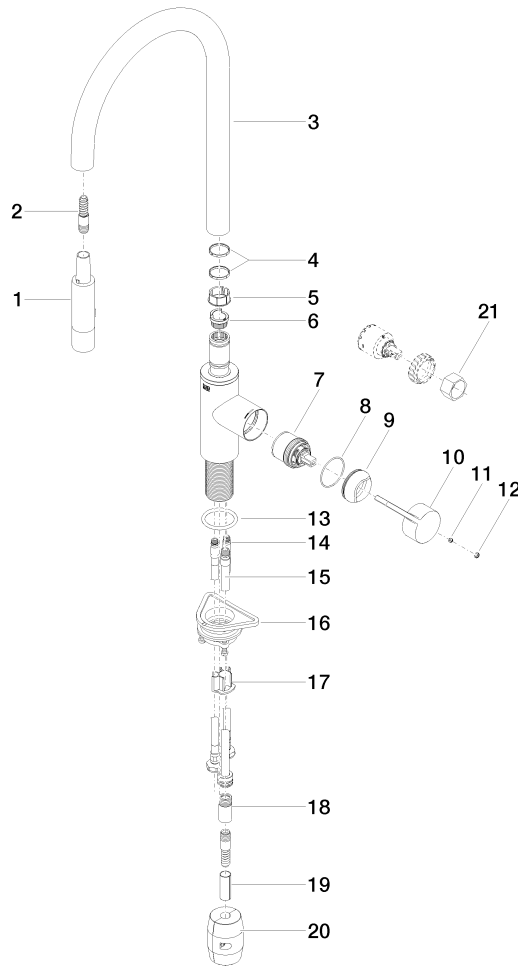

33 870 875

- 240mm projection
- pivotable spout 360°
- Optional swivel limiter available with swivel limiter set 12 823 970 90
- laminar and spray flow
- height of mixer 500 mm
- height up to laminar flow regulator 240 mm
- hole diameter 35 mm
- 1800 mm metal shower hose
- sprayface with anti-scaling system
- max. flow 10.4 l/min at 3 bar flow pressure
- lead-free
- This product can help a building meet the requirements of Green Building Rating Systems, e.g. LEED®, BREEAM®, DGNB

Recommended miscellaneous

Swivel limitation set -

12 823 970 90

Recommended miscellaneous

Strainer waste with control handle - Platinum 10 712 970-08

Recommended miscellaneous

Dispenser without rosette - Platinum

82 424 970-08

33 870 875

mm [inches]

Flow rate chart

Certificates

Belgaqua_21-027- 27_3. LGA_28657. GDV_0400314.

33 870 875

Spare parts list

No.	Item Number	Name	Quantity used	Delivery time
1	90 12 11 148 00-08	shower	1	40
2	04 30 02 120 00-85	hose	1	30
3	90 28 22 304 00-08	spout	1	40
4	09 28 10 160 90	ring	2	2
5	09 18 40 186 90	sleeve	1	2
6	09 30 11 203 90	ring	1	2
7	90 15 05 064 05 90	cartridge	1	2
8	09 14 10 190 90	seal	1	2
9	09 28 30 030-08	cover	1	40
10	09 20 87 020-08	handle	1	40
11	90 31 11 063 00 90	pin	1	2
12	90 31 20 087 00-08	plug	1	40
13	09 14 10 036 90	seal	1	2
14	04 30 04 101 00 90	hose	2	2
15	04 28 20 067 00 90	pipe	1	2
16	04 30 11 040 00 90	fixing set	1	2
17	09 20 93 056 90	insert	1	2
18	90 24 03 253 00 90	adaptor	1	2
19	09 30 03 038 90	hose	1	2
20	04 21 50 010 00 90	accessories	1	2
21	90 30 09 031 00 90	key	1	2