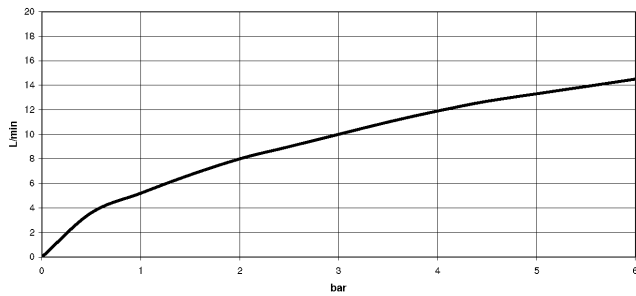

33 870 875

- 240mm projection
- pivotable spout 360°
- Optional swivel limiter available with swivel limiter set 12 823 970 90
- laminar and spray flow
- height of mixer 500 mm
- height up to laminar flow regulator 240 mm
- hole diameter 35 mm
- 1800 mm metal shower hose
- sprayface with anti-scaling system
- max. flow 10.4 l/min at 3 bar flow pressure
- lead-free
- This product can help a building meet the requirements of Green Building Rating Systems, e.g. LEED®, BREEAM®, DGNB

82 424 970-08

33 870 875

mm [inches]

Flow rate chart

Certificates

Belgaqua_21-027- 27_3. LGA_28657. GDV_0400314.

33 870 875

Spare parts list