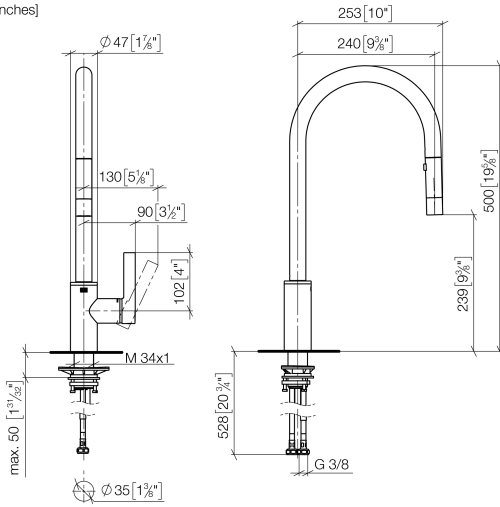

**TARA ULTRA Single-lever mixer Pull-down with spray function - Durabronss (23kt Gold)**

TARA ULTRA

33 870 875

- 240mm projection
- pivotable spout 360°
- Optional swivel limiter available with swivel limiter set 12 823 970 90
- laminar and spray flow
- height of mixer 500 mm
- height up to laminar flow regulator 240 mm
- hole diameter 35 mm
- 1800 mm metal shower hose
- sprayface with anti-scaling system
- max. flow 10.4 l/min at 3 bar flow pressure
- lead-free
- This product can help a building meet the requirements of Green Building Rating Systems, e.g. LEED®, BREEAM®, DGNB

10 712 970-09

33 870 875  
mm [inches]

**Flow rate chart**

**Certificates**

LGA\_28657.

GDV\_0400314.

33 870 875

# TARA ULTRA Single-lever mixer Pull-down with spray function - Durabrass (23kt Gold)

TARA ULTRA

33 870 875

## Spare parts list

No.	Item Number	Name	Quantity used	Delivery time
1	90 12 11 148 00-09	shower	1	-
Spare part can no longer be ordered, please order the replacement item				
2	04 30 02 120 00-85	hose	1	30
3	90 28 22 304 00-09	spout	1	40
4	09 28 10 160 90	ring	2	2
5	09 18 40 186 90	sleeve	1	2
6	09 30 11 203 90	ring	1	2
7	90 15 05 064 05 90	cartridge	1	2
8	09 14 10 190 90	seal	1	2
9	09 28 30 030-09	cover	1	40
10	09 20 87 020-09	handle	1	40
11	90 31 11 063 00 90	pin	1	2
12	90 31 20 087 00-09	plug	1	40
13	09 14 10 036 90	seal	1	2
14	04 30 04 101 00 90	hose	2	2
15	04 28 20 067 00 90	pipe	1	2
16	04 30 11 040 00 90	fixing set	1	2
17	09 20 93 056 90	insert	1	2
18	90 24 03 253 00 90	adaptor	1	2
19	09 30 03 038 90	hose	1	2
20	04 21 50 010 00 90	accessories	1	2
21	90 30 09 031 00 90	key	1	2