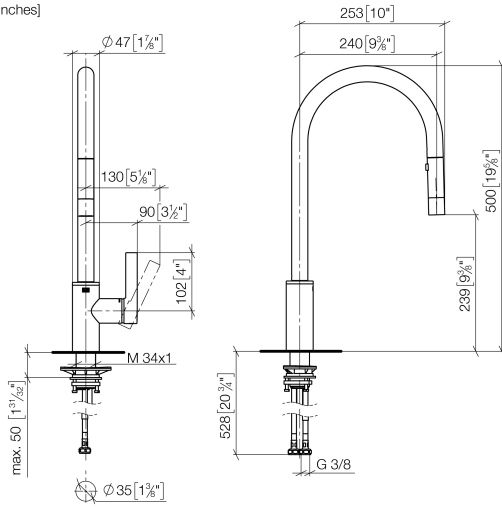

33 870 875

- 240mm projection
- pivotable spout 360°
- Optional swivel limiter available with swivel limiter set 12 823 970 90
- laminar and spray flow
- height of mixer 500 mm
- height up to laminar flow regulator 240 mm
- hole diameter 35 mm
- 1800 mm metal shower hose
- sprayface with anti-scaling system
- max. flow 10.4 l/min at 3 bar flow pressure
- lead-free
- This product can help a building meet the requirements of Green Building Rating Systems, e.g. LEED®, BREEAM®, DGNB

Recommended miscellaneous

	Swivel limitation set -	12 823 970 90
--	--------------------------------	---------------

Recommended miscellaneous

	Dispenser without rosette - Dark Chrome	82 424 970-19
--	--	---------------

Recommended miscellaneous

	Strainer waste with control handle - Dark Chrome	10 712 970-19
--	---	---------------

33 870 875

mm [inches]

Flow rate chart

Certificates

LGA_28657.

GDV_0400314.