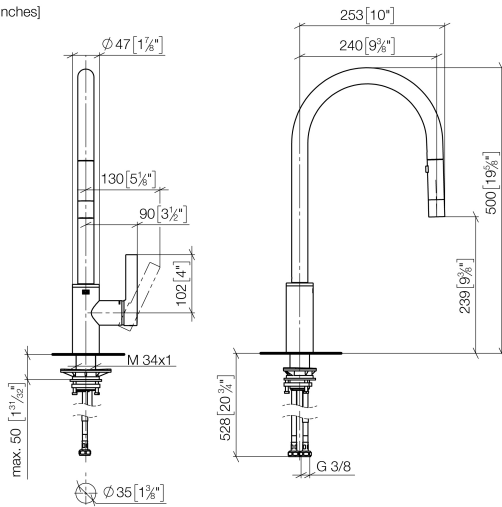

TARA ULTRA Single-lever mixer Pull-down with spray function - Brushed Durabron (23kt Gold)

TARA ULTRA

33 870 875

- 240mm projection
- pivotable spout 360°
- Optional swivel limiter available with swivel limiter set 12 823 970 90
- laminar and spray flow
- height of mixer 500 mm
- height up to laminar flow regulator 240 mm
- hole diameter 35 mm
- 1800 mm metal shower hose
- sprayface with anti-scaling system
- max. flow 10.4 l/min at 3 bar flow pressure
- lead-free
- This product can help a building meet the requirements of Green Building Rating Systems, e.g. LEED®, BREEAM®, DGNB

33 870 875

mm [inches]

Flow rate chart

Certificates

Belgaqua_21-027- LGA_28657. GDV_0400314.
27_3.

33 870 875

Spare parts list

No.	Item Number	Name	Quantity used	Delivery time
1	90 12 11 148 00-28	shower	1	20
2	04 30 02 120 00-85	hose	1	30
3	90 28 22 304 00-28	spout	1	20
4	09 28 10 160 90	ring	2	2
5	09 18 40 186 90	sleeve	1	2
6	09 30 11 203 90	ring	1	2
7	90 15 05 064 05 90	cartridge	1	2
8	09 14 10 190 90	seal	1	2
9	09 28 30 030-28	cover	1	20
10	09 20 87 020-28	handle	1	20
11	90 31 11 063 00 90	pin	1	2
12	90 31 20 087 00-28	plug	1	20
13	09 14 10 036 90	seal	1	2
14	04 30 04 101 00 90	hose	2	2
15	04 28 20 067 00 90	pipe	1	2
16	04 30 11 040 00 90	fixing set	1	2
17	09 20 93 056 90	insert	1	2
18	90 24 03 253 00 90	adaptor	1	2
19	09 30 03 038 90	hose	1	2
20	04 21 50 010 00 90	accessories	1	2
21	90 30 09 031 00 90	key	1	2