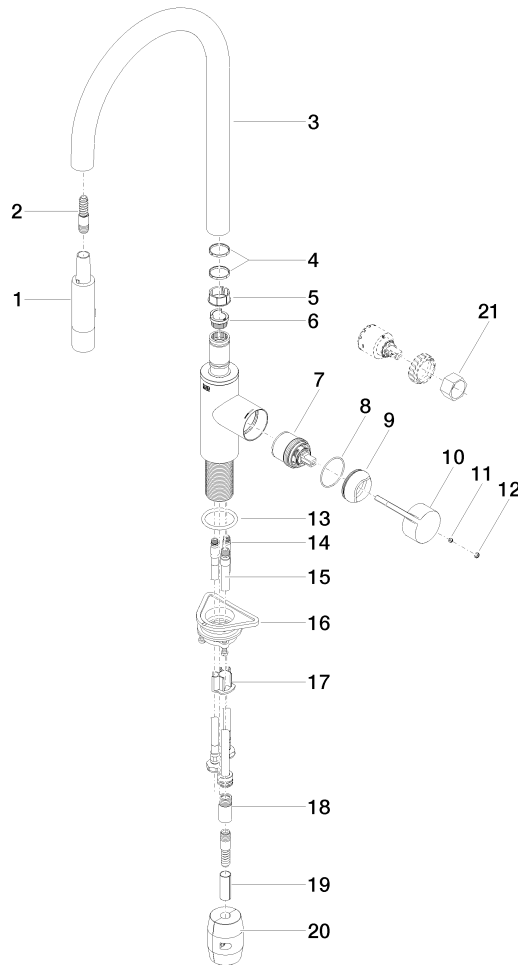

TARA ULTRA Single-lever mixer Pull-down with spray function - Brushed Durabron (23kt Gold)

TARA ULTRA

33 870 875

- 240mm projection
- pivotable spout 360°
- Optional swivel limiter available with swivel limiter set 12 823 970 90
- laminar and spray flow
- height of mixer 500 mm
- height up to laminar flow regulator 240 mm
- hole diameter 35 mm
- 1800 mm metal shower hose
- sprayface with anti-scaling system
- max. flow 10.4 l/min at 3 bar flow pressure
- lead-free
- This product can help a building meet the requirements of Green Building Rating Systems, e.g. LEED®, BREEAM®, DGNB

Recommended miscellaneous

Swivel limitation set - 12 823 970 90

Recommended miscellaneous

Strainer waste with control handle - Brushed Durabron (23kt Gold) 10 712 970-28

Recommended miscellaneous

Dispenser without rosette - Brushed Durabron (23kt Gold) 82 424 970-28

33 870 875

mm [inches]

Flow rate chart

Certificates

Belgaqua_21-027- LGA_28657. GDV_0400314.
27_3.

33 870 875

Spare parts list

No.	Item Number	Name	Quantity used	Delivery time
1	90 12 11 148 00-28	shower	1	20
2	04 30 02 120 00-85	hose	1	30
3	90 28 22 304 00-28	spout	1	20
4	09 28 10 160 90	ring	2	2
5	09 18 40 186 90	sleeve	1	2
6	09 30 11 203 90	ring	1	2
7	90 15 05 064 05 90	cartridge	1	2
8	09 14 10 190 90	seal	1	2
9	09 28 30 030-28	cover	1	20
10	09 20 87 020-28	handle	1	20
11	90 31 11 063 00 90	pin	1	2
12	90 31 20 087 00-28	plug	1	20
13	09 14 10 036 90	seal	1	2
14	04 30 04 101 00 90	hose	2	2
15	04 28 20 067 00 90	pipe	1	2
16	04 30 11 040 00 90	fixing set	1	2
17	09 20 93 056 90	insert	1	2
18	90 24 03 253 00 90	adaptor	1	2
19	09 30 03 038 90	hose	1	2
20	04 21 50 010 00 90	accessories	1	2
21	90 30 09 031 00 90	key	1	2