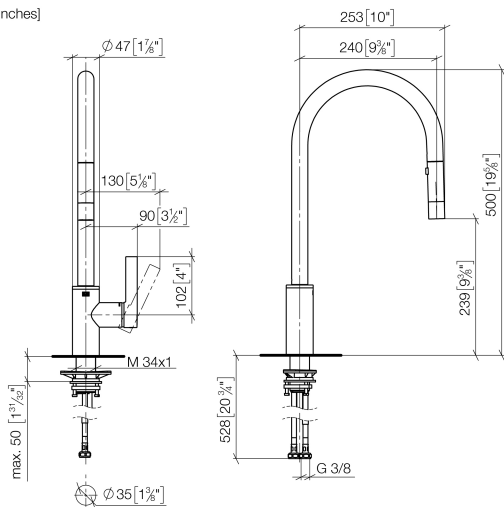

33 870 875

- 240mm projection
- pivotable spout 360°
- Optional swivel limiter available with swivel limiter set 12 823 970 90
- laminar and spray flow
- height of mixer 500 mm
- height up to laminar flow regulator 240 mm
- hole diameter 35 mm
- 1800 mm metal shower hose
- sprayface with anti-scaling system
- max. flow 10.4 l/min at 3 bar flow pressure
- lead-free
- This product can help a building meet the requirements of Green Building Rating Systems, e.g. LEED®, BREEAM®, DGNB

Recommended miscellaneous

	Dispenser without rosette - Matte Black	82 424 970-33
---	--	---------------

33 870 875

mm [inches]

Flow rate chart

Certificates

Belgaqua_21-027- 27_3. LGA_28657. GDV_0400314.

33 870 875

Spare parts list

No.	Item Number	Name	Quantity used	Delivery time
1	90 12 11 148 00-33	shower	1	30
2	04 30 02 120 00-85	hose	1	30
3	90 28 22 304 00-33	spout	1	2
4	09 28 10 160 90	ring	2	2
5	09 18 40 186 90	sleeve	1	2
6	09 30 11 203 90	ring	1	2
7	90 15 05 064 05 90	cartridge	1	2
8	09 14 10 190 90	seal	1	2
9	09 28 30 030-33	cover	1	2
10	09 20 87 020-33	handle	1	2
11	90 31 11 063 00 90	pin	1	2
12	90 31 20 087 00-33	plug	1	30
13	09 14 10 036 90	seal	1	2
14	04 30 04 101 00 90	hose	2	2
15	04 28 20 067 00 90	pipe	1	2
16	04 30 11 040 00 90	fixing set	1	2
17	09 20 93 056 90	insert	1	2
18	90 24 03 253 00 90	adaptor	1	2
19	09 30 03 038 90	hose	1	2
20	04 21 50 010 00 90	accessories	1	2
21	90 30 09 031 00 90	key	1	2