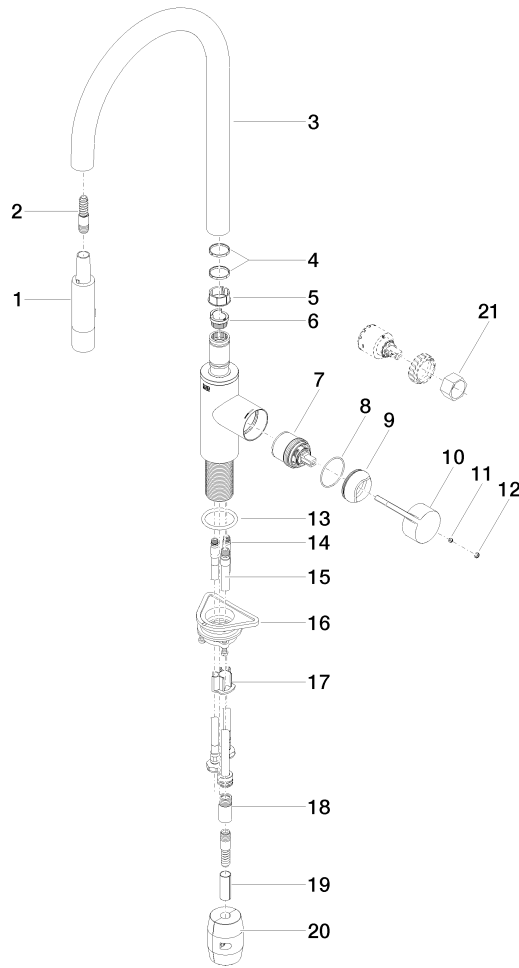

TARA ULTRA Single-lever mixer Pull-down with spray function - Brushed Champagne (22kt Gold)

TARA ULTRA

33 870 875

- 240mm projection
- pivotable spout 360°
- Optional swivel limiter available with swivel limiter set 12 823 970 90
- laminar and spray flow
- height of mixer 500 mm
- height up to laminar flow regulator 240 mm
- hole diameter 35 mm
- 1800 mm metal shower hose
- sprayface with anti-scaling system
- max. flow 10.4 l/min at 3 bar flow pressure
- lead-free
- This product can help a building meet the requirements of Green Building Rating Systems, e.g. LEED®, BREEAM®, DGNB

Recommended miscellaneous

Swivel limitation set - 12 823 970 90

Recommended miscellaneous

**Dispenser without rosette -
Brushed Champagne (22kt Gold)** 82 424 970-46

Recommended miscellaneous

**Strainer waste with control handle
- Brushed Champagne (22kt Gold)** 10 712 970-46

33 870 875

mm [inches]

Flow rate chart

Certificates

LGA_28657.

GDV_0400314.

33 870 875

TARA ULTRA Single-lever mixer Pull-down with spray function - Brushed Champagne (22kt Gold)

TARA ULTRA

33 870 875

Spare parts list

No.	Item Number	Name	Quantity used	Delivery time
1	90 12 11 148 00-46	shower	1	-
Spare part can no longer be ordered, please order the replacement item				
2	04 30 02 120 00-85	hose	1	30
3	90 28 22 304 00-46	spout	1	30
4	09 28 10 160 90	ring	2	2
5	09 18 40 186 90	sleeve	1	2
6	09 30 11 203 90	ring	1	2
7	90 15 05 064 05 90	cartridge	1	2
8	09 14 10 190 90	seal	1	2
9	09 28 30 030-46	cover	1	60
10	09 20 87 020-46	handle	1	30
11	90 31 11 063 00 90	pin	1	2
12	90 31 20 087 00-46	plug	1	30
13	09 14 10 036 90	seal	1	2
14	04 30 04 101 00 90	hose	2	2
15	04 28 20 067 00 90	pipe	1	2
16	04 30 11 040 00 90	fixing set	1	2
17	09 20 93 056 90	insert	1	2
18	90 24 03 253 00 90	adaptor	1	2
19	09 30 03 038 90	hose	1	2
20	04 21 50 010 00 90	accessories	1	2
21	90 30 09 031 00 90	key	1	2