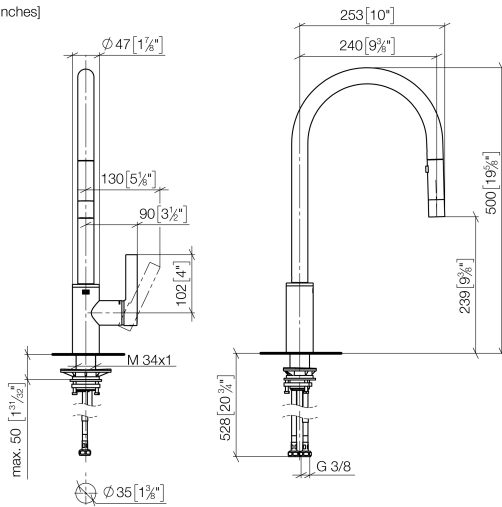

TARA ULTRA Single-lever mixer Pull-down with spray function - Brushed Champagne (22kt Gold)

TARA ULTRA

33 870 875

- 240mm projection
- pivotable spout 360°
- Optional swivel limiter available with swivel limiter set 12 823 970 90
- laminar and spray flow
- height of mixer 500 mm
- height up to laminar flow regulator 240 mm
- hole diameter 35 mm
- 1800 mm metal shower hose
- sprayface with anti-scaling system
- max. flow 10.4 l/min at 3 bar flow pressure
- lead-free
- This product can help a building meet the requirements of Green Building Rating Systems, e.g. LEED®, BREEAM®, DGNB

33 870 875

mm [inches]

Flow rate chart

Certificates

LGA_28657.

GDV_0400314.

33 870 875

TARA ULTRA Single-lever mixer Pull-down with spray function - Brushed Champagne (22kt Gold)

TARA ULTRA

33 870 875

Spare parts list

No.	Item Number	Name	Quantity used	Delivery time
1	90 12 11 148 00-46	shower	1	-
Spare part can no longer be ordered, please order the replacement item				
2	04 30 02 120 00-85	hose	1	30
3	90 28 22 304 00-46	spout	1	30
4	09 28 10 160 90	ring	2	2
5	09 18 40 186 90	sleeve	1	2
6	09 30 11 203 90	ring	1	2
7	90 15 05 064 05 90	cartridge	1	2
8	09 14 10 190 90	seal	1	2
9	09 28 30 030-46	cover	1	60
10	09 20 87 020-46	handle	1	30
11	90 31 11 063 00 90	pin	1	2
12	90 31 20 087 00-46	plug	1	30
13	09 14 10 036 90	seal	1	2
14	04 30 04 101 00 90	hose	2	2
15	04 28 20 067 00 90	pipe	1	2
16	04 30 11 040 00 90	fixing set	1	2
17	09 20 93 056 90	insert	1	2
18	90 24 03 253 00 90	adaptor	1	2
19	09 30 03 038 90	hose	1	2
20	04 21 50 010 00 90	accessories	1	2
21	90 30 09 031 00 90	key	1	2