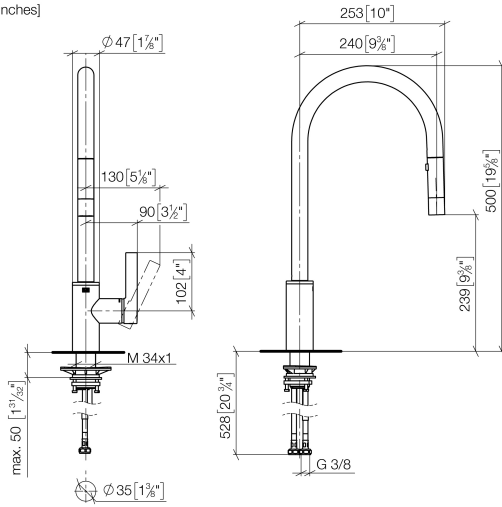

**TARA ULTRA Single-lever mixer Pull-down with spray function - Brushed Chrome**

TARA ULTRA

33 870 875

- 240mm projection
- pivotable spout 360°
- Optional swivel limiter available with swivel limiter set 12 823 970 90
- laminar and spray flow
- height of mixer 500 mm
- height up to laminar flow regulator 240 mm
- hole diameter 35 mm
- 1800 mm metal shower hose
- sprayface with anti-scaling system
- max. flow 10.4 l/min at 3 bar flow pressure
- lead-free
- This product can help a building meet the requirements of Green Building Rating Systems, e.g. LEED®, BREEAM®, DGNB

**Recommended miscellaneous**

**Swivel limitation set -**

12 823 970 90

**Recommended miscellaneous**

**Dispenser without rosette -  
Brushed Chrome**

82 424 970-93

**Recommended miscellaneous**

**Strainer waste with control handle -  
Brushed Chrome**

10 712 970-93

33 870 875  
mm [inches]

**Flow rate chart**

**Certificates**

LGA\_28657.

GDV\_0400314.

33 870 875

Spare parts list

No.	Item Number	Name	Quantity used	Delivery time
1	90 12 11 148 00-93	shower	1	20
2	04 30 02 120 00-85	hose	1	30
3	90 28 22 304 00-93	spout	1	20
4	09 28 10 160 90	ring	2	2
5	09 18 40 186 90	sleeve	1	2
6	09 30 11 203 90	ring	1	2
7	90 15 05 064 05 90	cartridge	1	2
8	09 14 10 190 90	seal	1	2
9	09 28 30 030-93	cover	1	60
10	09 20 87 020-93	handle	1	60
11	90 31 11 063 00 90	pin	1	2
12	90 31 20 087 00-93	plug	1	20
13	09 14 10 036 90	seal	1	2
14	04 30 04 101 00 90	hose	2	2
15	04 28 20 067 00 90	pipe	1	2
16	04 30 11 040 00 90	fixing set	1	2
17	09 20 93 056 90	insert	1	2
18	90 24 03 253 00 90	adaptor	1	2
19	09 30 03 038 90	hose	1	2
20	04 21 50 010 00 90	accessories	1	2
21	90 30 09 031 00 90	key	1	2