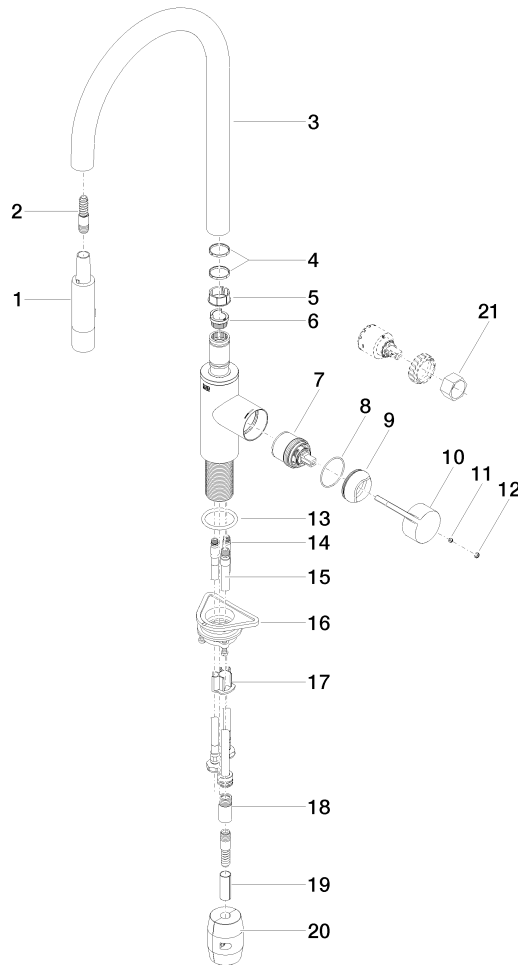

**TARA ULTRA Single-lever mixer Pull-down with spray function - Brushed Chrome**

TARA ULTRA

33 870 875

- 240mm projection
- pivotable spout 360°
- Optional swivel limiter available with swivel limiter set 12 823 970 90
- laminar and spray flow
- height of mixer 500 mm
- height up to laminar flow regulator 240 mm
- hole diameter 35 mm
- 1800 mm metal shower hose
- sprayface with anti-scaling system
- max. flow 10.4 l/min at 3 bar flow pressure
- lead-free
- This product can help a building meet the requirements of Green Building Rating Systems, e.g. LEED®, BREEAM®, DGNB

**Recommended miscellaneous**

**Swivel limitation set -**

12 823 970 90

**Recommended miscellaneous**

**Dispenser without rosette -  
Brushed Chrome**

82 424 970-93

**Recommended miscellaneous**

**Strainer waste with control handle -  
Brushed Chrome**

10 712 970-93

33 870 875  
mm [inches]

**Flow rate chart**

**Certificates**

LGA\_28657.

GDV\_0400314.

33 870 875

Spare parts list

No.	Item Number	Name	Quantity used	Delivery time
1	90 12 11 148 00-93	shower	1	20
2	04 30 02 120 00-85	hose	1	30
3	90 28 22 304 00-93	spout	1	20
4	09 28 10 160 90	ring	2	2
5	09 18 40 186 90	sleeve	1	2
6	09 30 11 203 90	ring	1	2
7	90 15 05 064 05 90	cartridge	1	2
8	09 14 10 190 90	seal	1	2
9	09 28 30 030-93	cover	1	60
10	09 20 87 020-93	handle	1	60
11	90 31 11 063 00 90	pin	1	2
12	90 31 20 087 00-93	plug	1	20
13	09 14 10 036 90	seal	1	2
14	04 30 04 101 00 90	hose	2	2
15	04 28 20 067 00 90	pipe	1	2
16	04 30 11 040 00 90	fixing set	1	2
17	09 20 93 056 90	insert	1	2
18	90 24 03 253 00 90	adaptor	1	2
19	09 30 03 038 90	hose	1	2
20	04 21 50 010 00 90	accessories	1	2
21	90 30 09 031 00 90	key	1	2