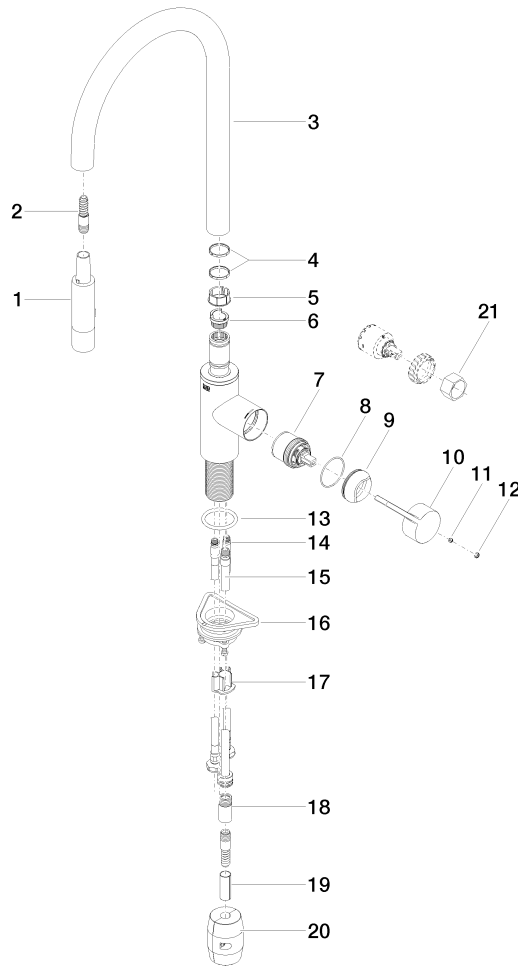

33 870 875

- 240mm projection
- pivotable spout 360°
- Optional swivel limiter available with swivel limiter set 12 823 970 90
- laminar and spray flow
- height of mixer 500 mm
- height up to laminar flow regulator 240 mm
- hole diameter 35 mm
- 1800 mm metal shower hose
- sprayface with anti-scaling system
- max. flow 10.4 l/min at 3 bar flow pressure
- lead-free
- This product can help a building meet the requirements of Green Building Rating Systems, e.g. LEED®, BREEAM®, DGNB

**Recommended miscellaneous**

**Swivel limitation set -**

12 823 970 90

**Recommended miscellaneous**

**Strainer waste with control handle - Brushed Dark Platinum**

10 712 970-99

**Recommended miscellaneous**

**Dispenser without rosette - Brushed Dark Platinum**

82 424 970-99

33 870 875  
mm [inches]

**Flow rate chart**

**Certificates**

Belgaqua\_21-027- 27\_3. LGA\_28657. GDV\_0400314.

33 870 875

Spare parts list

No.	Item Number	Name	Quantity used	Delivery time
1	90 12 11 148 00-99	shower	1	30
2	04 30 02 120 00-85	hose	1	30
3	90 28 22 304 00-99	spout	1	30
4	09 28 10 160 90	ring	2	2
5	09 18 40 186 90	sleeve	1	2
6	09 30 11 203 90	ring	1	2
7	90 15 05 064 05 90	cartridge	1	2
8	09 14 10 190 90	seal	1	2
9	09 28 30 030-99	cover	1	30
10	09 20 87 020-99	handle	1	30
11	90 31 11 063 00 90	pin	1	2
12	90 31 20 087 00-99	plug	1	30
13	09 14 10 036 90	seal	1	2
14	04 30 04 101 00 90	hose	2	2
15	04 28 20 067 00 90	pipe	1	2
16	04 30 11 040 00 90	fixing set	1	2
17	09 20 93 056 90	insert	1	2
18	90 24 03 253 00 90	adaptor	1	2
19	09 30 03 038 90	hose	1	2
20	04 21 50 010 00 90	accessories	1	2
21	90 30 09 031 00 90	key	1	2