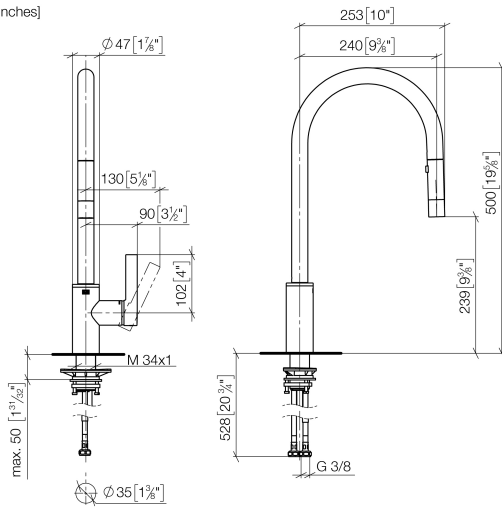

33 870 875

- 240mm projection
- pivotable spout 360°
- Optional swivel limiter available with swivel limiter set 12 823 970 90
- laminar and spray flow
- height of mixer 500 mm
- height up to laminar flow regulator 240 mm
- hole diameter 35 mm
- 1800 mm metal shower hose
- sprayface with anti-scaling system
- max. flow 10.4 l/min at 3 bar flow pressure
- lead-free
- This product can help a building meet the requirements of Green Building Rating Systems, e.g. LEED®, BREEAM®, DGNB

**Dispenser without rosette - Brushed Dark Platinum**

82 424 970-99

33 870 875  
mm [inches]

**Flow rate chart**

**Certificates**

Belgaqua\_21-027- 27\_3. LGA\_28657. GDV\_0400314.

33 870 875

Spare parts list

No.	Item Number	Name	Quantity used	Delivery time
1	90 12 11 148 00-99	shower	1	30
2	04 30 02 120 00-85	hose	1	30
3	90 28 22 304 00-99	spout	1	30
4	09 28 10 160 90	ring	2	2
5	09 18 40 186 90	sleeve	1	2
6	09 30 11 203 90	ring	1	2
7	90 15 05 064 05 90	cartridge	1	2
8	09 14 10 190 90	seal	1	2
9	09 28 30 030-99	cover	1	30
10	09 20 87 020-99	handle	1	30
11	90 31 11 063 00 90	pin	1	2
12	90 31 20 087 00-99	plug	1	30
13	09 14 10 036 90	seal	1	2
14	04 30 04 101 00 90	hose	2	2
15	04 28 20 067 00 90	pipe	1	2
16	04 30 11 040 00 90	fixing set	1	2
17	09 20 93 056 90	insert	1	2
18	90 24 03 253 00 90	adaptor	1	2
19	09 30 03 038 90	hose	1	2
20	04 21 50 010 00 90	accessories	1	2
21	90 30 09 031 00 90	key	1	2