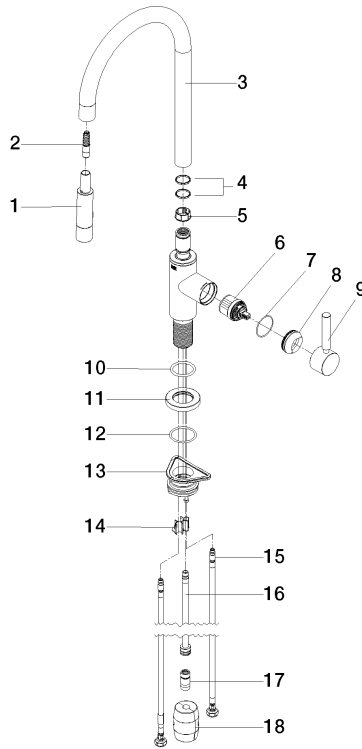

33 870 888

- 240mm projection
- pivotable spout 360°
- Optional swivel limiter available with swivel limiter set 12 823 970 90
- laminar and spray flow
- 1800 mm metal shower hose
- sprayface with anti-scaling system
- max. flow 10.4 l/min at 3 bar flow pressure
- lead-free
- This product can help a building meet the requirements of Green Building Rating Systems, e.g. LEED®, BREEAM®, DGNB

Recommended miscellaneous

Swivel limitation set -

12 823 970 90

Recommended miscellaneous

Strainer waste with control handle - Chrome 10 710 970-00

Recommended miscellaneous

Dispenser with rosette - Chrome

82 444 970-00

33 870 888

**Flow rate chart**

**Certificates**

LGA\_38636.

Belgaqua\_24-005-  
27\_3.

33 870 888

### Spare parts list

No.	Item Number	Name	Quantity used	Delivery time
1	90 12 11 148 00-00	shower	1	10
2	04 30 02 120 00-00	hose	1	10
3	90 28 22 304 00-00	spout	1	10
4	09 28 10 160 90	ring	2	2
5	09 18 40 186 90	sleeve	1	2
6	90 15 05 064 05 90	cartridge	1	2
7	09 14 10 190 90	seal	1	2
8	09 28 30 030-00	cover	1	10
9	90 20 66 027 00-00	handle	1	10
10	09 14 10 036 90	seal	1	2
11	90 27 22 047 00-00	rosette	1	-
Spare part can no longer be ordered, please order the replacement item				
12	09 14 10 050 90	seal	1	2
13	04 30 11 040 00 90	fixing set	1	2
14	09 20 93 056 90	insert	1	2
15	04 30 04 101 00 90	hose	2	2
16	04 28 20 067 00 90	pipe	1	2
17	90 24 03 253 00 90	adaptor	1	2
18	04 21 50 010 00 90	accessories	1	2