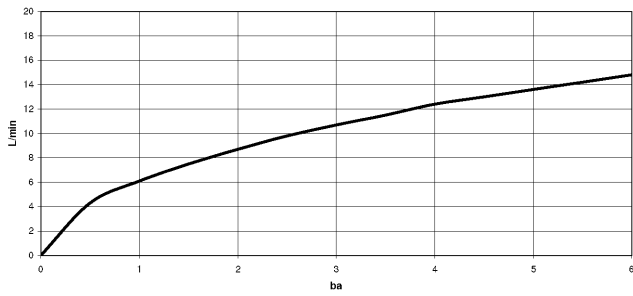

Flow rate chart

Certificates

LGA_38636.

Belgaqua_24-005-
27_3.