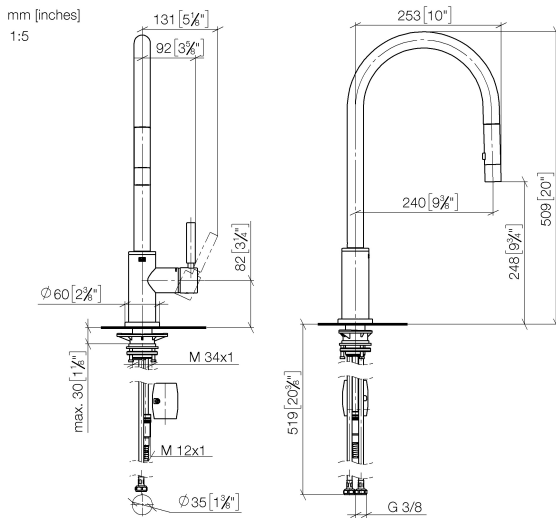

33 870 888

- 240mm projection
- pivotable spout 360°
- Optional swivel limiter available with swivel limiter set 12 823 970 90
- laminar and spray flow
- 1800 mm metal shower hose
- sprayface with anti-scaling system
- max. flow 10.4 l/min at 3 bar flow pressure
- lead-free
- This product can help a building meet the requirements of Green Building Rating Systems, e.g. LEED®, BREEAM®, DGNB

Recommended miscellaneous

Swivel limitation set -

12 823 970 90

Recommended miscellaneous

Strainer waste with control handle - Chrome 10 710 970-00

Recommended miscellaneous

Dispenser with rosette - Chrome

82 444 970-00

33 870 888

**Flow rate chart**

**Certificates**

LGA\_38636.

Belgaqua\_24-005-  
27\_3.

33 870 888

### Spare parts list

No.	Item Number	Name	Quantity used	Delivery time
1	90 12 11 148 00-00	shower	1	10
2	04 30 02 120 00-00	hose	1	10
3	90 28 22 304 00-00	spout	1	10
4	09 28 10 160 90	ring	2	2
5	09 18 40 186 90	sleeve	1	2
6	90 15 05 064 05 90	cartridge	1	2
7	09 14 10 190 90	seal	1	2
8	09 28 30 030-00	cover	1	10
9	90 20 66 027 00-00	handle	1	10
10	09 14 10 036 90	seal	1	2
11	90 27 22 047 00-00	rosette	1	-
Spare part can no longer be ordered, please order the replacement item				
12	09 14 10 050 90	seal	1	2
13	04 30 11 040 00 90	fixing set	1	2
14	09 20 93 056 90	insert	1	2
15	04 30 04 101 00 90	hose	2	2
16	04 28 20 067 00 90	pipe	1	2
17	90 24 03 253 00 90	adaptor	1	2
18	04 21 50 010 00 90	accessories	1	2