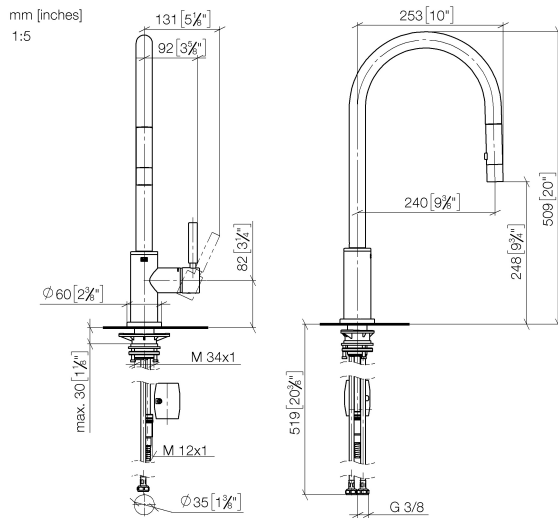

33 870 888

- 240mm projection
- pivotable spout 360°
- Optional swivel limiter available with swivel limiter set 12 823 970 90
- laminar and spray flow
- 1800 mm metal shower hose
- sprayface with anti-scaling system
- max. flow 10.4 l/min at 3 bar flow pressure
- lead-free
- This product can help a building meet the requirements of Green Building Rating Systems, e.g. LEED®, BREEAM®, DGNB

Recommended miscellaneous

Swivel limitation set -

12 823 970 90

Recommended miscellaneous

Strainer waste with control handle - Platinum 10 710 970-08

Recommended miscellaneous

Dispenser with rosette - Platinum 82 444 970-08

33 870 888

Flow rate chart

Certificates

LGA_38636.

Belgaqua_24-005-
27_3.

33 870 888

Spare parts list

No.	Item Number	Name	Quantity used	Delivery time
1	90 12 11 148 00-08	shower	1	40
2	04 30 02 120 00-85	hose	1	30
3	90 28 22 304 00-08	spout	1	40
4	09 28 10 160 90	ring	2	2
5	09 18 40 186 90	sleeve	1	2
6	90 15 05 064 05 90	cartridge	1	2
7	09 14 10 190 90	seal	1	2
8	09 28 30 030-08	cover	1	40
9	90 20 66 027 00-08	handle	1	40
10	09 14 10 036 90	seal	1	2
11	90 27 22 047 00-08	rosette	1	-
Spare part can no longer be ordered, please order the replacement item				
12	09 14 10 050 90	seal	1	2
13	04 30 11 040 00 90	fixing set	1	2
14	09 20 93 056 90	insert	1	2
15	04 30 04 101 00 90	hose	2	2
16	04 28 20 067 00 90	pipe	1	2
17	90 24 03 253 00 90	adaptor	1	2
18	04 21 50 010 00 90	accessories	1	2