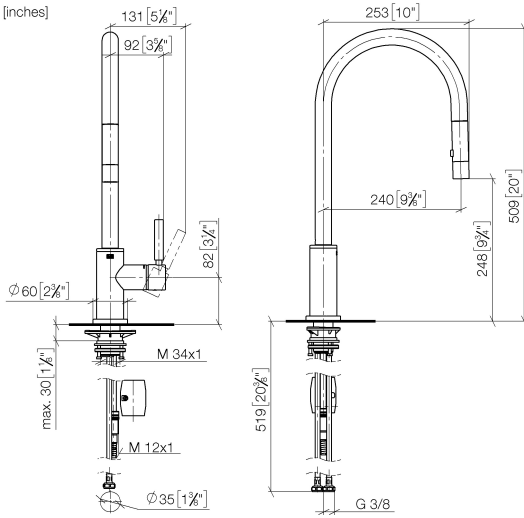

TARA Single-lever mixer Pull-down with spray function - Brushed Durabronz (23kt Gold)

TARA

33 870 888

- 240mm projection
- pivotable spout 360°
- Optional swivel limiter available with swivel limiter set 12 823 970 90
- laminar and spray flow
- 1800 mm metal shower hose
- sprayface with anti-scaling system
- max. flow 10.4 l/min at 3 bar flow pressure
- lead-free
- This product can help a building meet the requirements of Green Building Rating Systems, e.g. LEED®, BREEAM®, DGNB

33 870 888

mm [inches]

1:5

Flow rate chart

Certificates

LGA_38636.

Belgaqua_24-005-
27_3.

33 870 888

Spare parts list

No.	Item Number	Name	Quantity used	Delivery time
1	90 12 11 148 00-28	shower	1	20
2	04 30 02 120 00-85	hose	1	30
3	90 28 22 304 00-28	spout	1	20
4	09 28 10 160 90	ring	2	2
5	09 18 40 186 90	sleeve	1	2
6	90 15 05 064 05 90	cartridge	1	2
7	09 14 10 190 90	seal	1	2
8	09 28 30 030-28	cover	1	20
9	90 20 66 027 00-28	handle	1	20
10	09 14 10 036 90	seal	1	2
11	90 27 22 047 00-28	rosette	1	-
Spare part can no longer be ordered, please order the replacement item				
12	09 14 10 050 90	seal	1	2
13	04 30 11 040 00 90	fixing set	1	2
14	09 20 93 056 90	insert	1	2
15	04 30 04 101 00 90	hose	2	2
16	04 28 20 067 00 90	pipe	1	2
17	90 24 03 253 00 90	adaptor	1	2
18	04 21 50 010 00 90	accessories	1	2