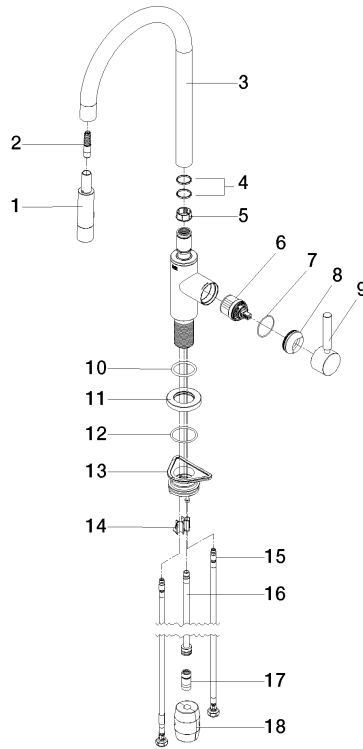

TARA Single-lever mixer Pull-down with spray function - Brushed Durabronz (23kt Gold)

TARA

33 870 888

- 240mm projection
- pivotable spout 360°
- Optional swivel limiter available with swivel limiter set 12 823 970 90
- laminar and spray flow
- 1800 mm metal shower hose
- sprayface with anti-scaling system
- max. flow 10.4 l/min at 3 bar flow pressure
- lead-free
- This product can help a building meet the requirements of Green Building Rating Systems, e.g. LEED®, BREEAM®, DGNB

33 870 888

mm [inches]

1:5

Flow rate chart

Certificates

LGA_38636.

Belgaqua_24-005-
27_3.

33 870 888

Spare parts list

No.	Item Number	Name	Quantity used	Delivery time
1	90 12 11 148 00-28	shower	1	20
2	04 30 02 120 00-85	hose	1	30
3	90 28 22 304 00-28	spout	1	20
4	09 28 10 160 90	ring	2	2
5	09 18 40 186 90	sleeve	1	2
6	90 15 05 064 05 90	cartridge	1	2
7	09 14 10 190 90	seal	1	2
8	09 28 30 030-28	cover	1	20
9	90 20 66 027 00-28	handle	1	20
10	09 14 10 036 90	seal	1	2
11	90 27 22 047 00-28	rosette	1	-
Spare part can no longer be ordered, please order the replacement item				
12	09 14 10 050 90	seal	1	2
13	04 30 11 040 00 90	fixing set	1	2
14	09 20 93 056 90	insert	1	2
15	04 30 04 101 00 90	hose	2	2
16	04 28 20 067 00 90	pipe	1	2
17	90 24 03 253 00 90	adaptor	1	2
18	04 21 50 010 00 90	accessories	1	2