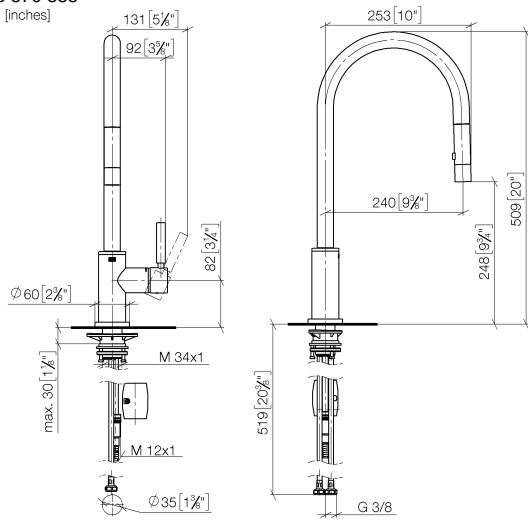

TARA Single-lever mixer Pull-down with spray function - Champagne (22kt Gold)

TARA

33 870 888

- 240mm projection
- pivotable spout 360°
- Optional swivel limiter available with swivel limiter set 12 823 970 90
- laminar and spray flow
- 1800 mm metal shower hose
- sprayface with anti-scaling system
- max. flow 10.4 l/min at 3 bar flow pressure
- lead-free
- This product can help a building meet the requirements of Green Building Rating Systems, e.g. LEED®, BREEAM®, DGNB

10 710 970-47

33 870 888

mm [inches]

1:5

Flow rate chart

Certificates

LGA_38636.

Belgaqua_24-005-
27_3.

33 870 888

TARA Single-lever mixer Pull-down with spray function - Champagne (22kt Gold)

TARA

33 870 888

Spare parts list

No.	Item Number	Name	Quantity used	Delivery time
1	90 12 11 148 00-47	shower	1	-
Spare part can no longer be ordered, please order the replacement item				
2	04 30 02 120 00-85	hose	1	30
3	90 28 22 304 00-47	spout	1	30
4	09 28 10 160 90	ring	2	2
5	09 18 40 186 90	sleeve	1	2
6	90 15 05 064 05 90	cartridge	1	2
7	09 14 10 190 90	seal	1	2
8	09 28 30 030-47	cover	1	60
9	90 20 66 027 00-47	handle	1	30
10	09 14 10 036 90	seal	1	2
11	90 27 22 047 00-47	rosette	1	-
Spare part can no longer be ordered, please order the replacement item				
12	09 14 10 050 90	seal	1	2
13	04 30 11 040 00 90	fixing set	1	2
14	09 20 93 056 90	insert	1	2
15	04 30 04 101 00 90	hose	2	2
16	04 28 20 067 00 90	pipe	1	2
17	90 24 03 253 00 90	adaptor	1	2
18	04 21 50 010 00 90	accessories	1	2