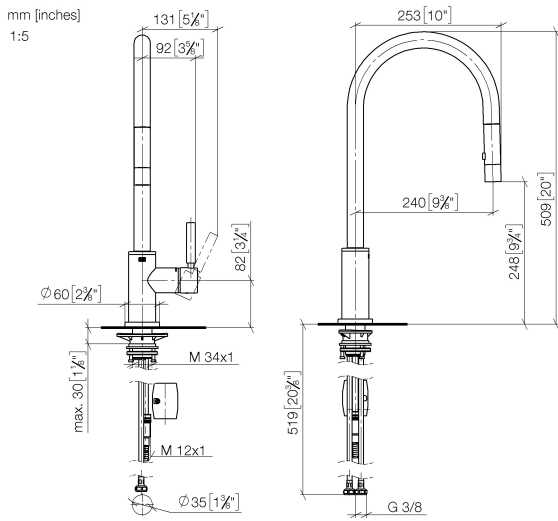

33 870 888

- 240mm projection
- pivotable spout 360°
- Optional swivel limiter available with swivel limiter set 12 823 970 90
- laminar and spray flow
- 1800 mm metal shower hose
- sprayface with anti-scaling system
- max. flow 10.4 l/min at 3 bar flow pressure
- lead-free
- This product can help a building meet the requirements of Green Building Rating Systems, e.g. LEED®, BREEAM®, DGNB

Recommended miscellaneous

Swivel limitation set -

12 823 970 90

Recommended miscellaneous

Strainer waste with control handle - Brushed Chrome 10 710 970-93

Recommended miscellaneous

Dispenser with rosette - Brushed Chrome 82 444 970-93

33 870 888

Flow rate chart

Certificates

LGA_38636.

Belgaqua_24-005-
27_3.

33 870 888

Spare parts list

No.	Item Number	Name	Quantity used	Delivery time
1	90 12 11 148 00-93	shower	1	20
2	04 30 02 120 00-85	hose	1	30
3	90 28 22 304 00-93	spout	1	20
4	09 28 10 160 90	ring	2	2
5	09 18 40 186 90	sleeve	1	2
6	90 15 05 064 05 90	cartridge	1	2
7	09 14 10 190 90	seal	1	2
8	09 28 30 030-93	cover	1	60
9	90 20 66 027 00-93	handle	1	20
10	09 14 10 036 90	seal	1	2
11	90 27 22 047 00-93	rosette	1	-
Spare part can no longer be ordered, please order the replacement item				
12	09 14 10 050 90	seal	1	2
13	04 30 11 040 00 90	fixing set	1	2
14	09 20 93 056 90	insert	1	2
15	04 30 04 101 00 90	hose	2	2
16	04 28 20 067 00 90	pipe	1	2
17	90 24 03 253 00 90	adaptor	1	2
18	04 21 50 010 00 90	accessories	1	2