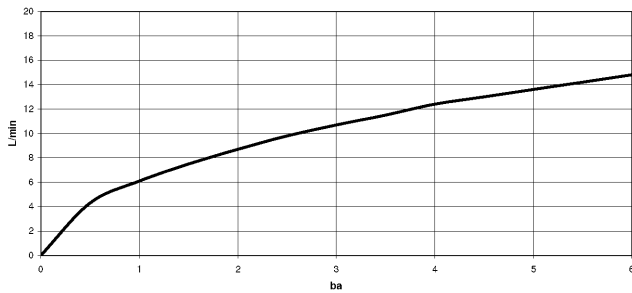

33 870 888

- 240mm projection
- pivotable spout 360°
- Optional swivel limiter available with swivel limiter set 12 823 970 90
- laminar and spray flow
- 1800 mm metal shower hose
- sprayface with anti-scaling system
- max. flow 10.4 l/min at 3 bar flow pressure
- lead-free
- This product can help a building meet the requirements of Green Building Rating Systems, e.g. LEED®, BREEAM®, DGNB

### Flow rate chart