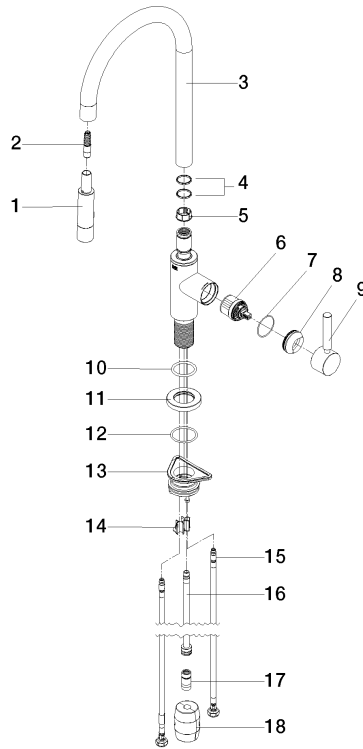

33 870 888

- 240mm projection
- pivotable spout 360°
- Optional swivel limiter available with swivel limiter set 12 823 970 90
- laminar and spray flow
- 1800 mm metal shower hose
- sprayface with anti-scaling system
- max. flow 10.4 l/min at 3 bar flow pressure
- lead-free
- This product can help a building meet the requirements of Green Building Rating Systems, e.g. LEED®, BREEAM®, DGNB

### Flow rate chart

### Spare parts list

No.	Item Number	Name	Quantity used	Delivery time
1	90 12 11 148 00-99	shower	1	30
2	04 30 02 120 00-85	hose	1	30
3	90 28 22 304 00-99	spout	1	30
4	09 28 10 160 90	ring	2	2
5	09 18 40 186 90	sleeve	1	2
6	90 15 05 064 05 90	cartridge	1	2
7	09 14 10 190 90	seal	1	2
8	09 28 30 030-99	cover	1	30
9	90 20 66 027 00-99	handle	1	30
10	09 14 10 036 90	seal	1	2
11	90 27 22 047 00-99	rosette	1	-
Spare part can no longer be ordered, please order the replacement item				
12	09 14 10 050 90	seal	1	2
13	04 30 11 040 00 90	fixing set	1	2
14	09 20 93 056 90	insert	1	2
15	04 30 04 101 00 90	hose	2	2
16	04 28 20 067 00 90	pipe	1	2
17	90 24 03 253 00 90	adaptor	1	2
18	04 21 50 010 00 90	accessories	1	2