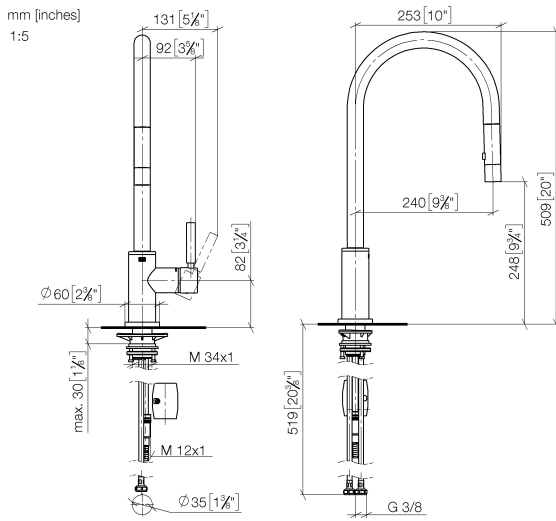

33 870 888

- 240mm projection
- pivotable spout 360°
- Optional swivel limiter available with swivel limiter set 12 823 970 90
- laminar and spray flow
- 1800 mm metal shower hose
- sprayface with anti-scaling system
- max. flow 10.4 l/min at 3 bar flow pressure
- lead-free
- This product can help a building meet the requirements of Green Building Rating Systems, e.g. LEED®, BREEAM®, DGNB

### Flow rate chart

### Spare parts list

No.	Item Number	Name	Quantity used	Delivery time
1	90 12 11 148 00-99	shower	1	30
2	04 30 02 120 00-85	hose	1	30
3	90 28 22 304 00-99	spout	1	30
4	09 28 10 160 90	ring	2	2
5	09 18 40 186 90	sleeve	1	2
6	90 15 05 064 05 90	cartridge	1	2
7	09 14 10 190 90	seal	1	2
8	09 28 30 030-99	cover	1	30
9	90 20 66 027 00-99	handle	1	30
10	09 14 10 036 90	seal	1	2
11	90 27 22 047 00-99	rosette	1	-
Spare part can no longer be ordered, please order the replacement item				
12	09 14 10 050 90	seal	1	2
13	04 30 11 040 00 90	fixing set	1	2
14	09 20 93 056 90	insert	1	2
15	04 30 04 101 00 90	hose	2	2
16	04 28 20 067 00 90	pipe	1	2
17	90 24 03 253 00 90	adaptor	1	2
18	04 21 50 010 00 90	accessories	1	2